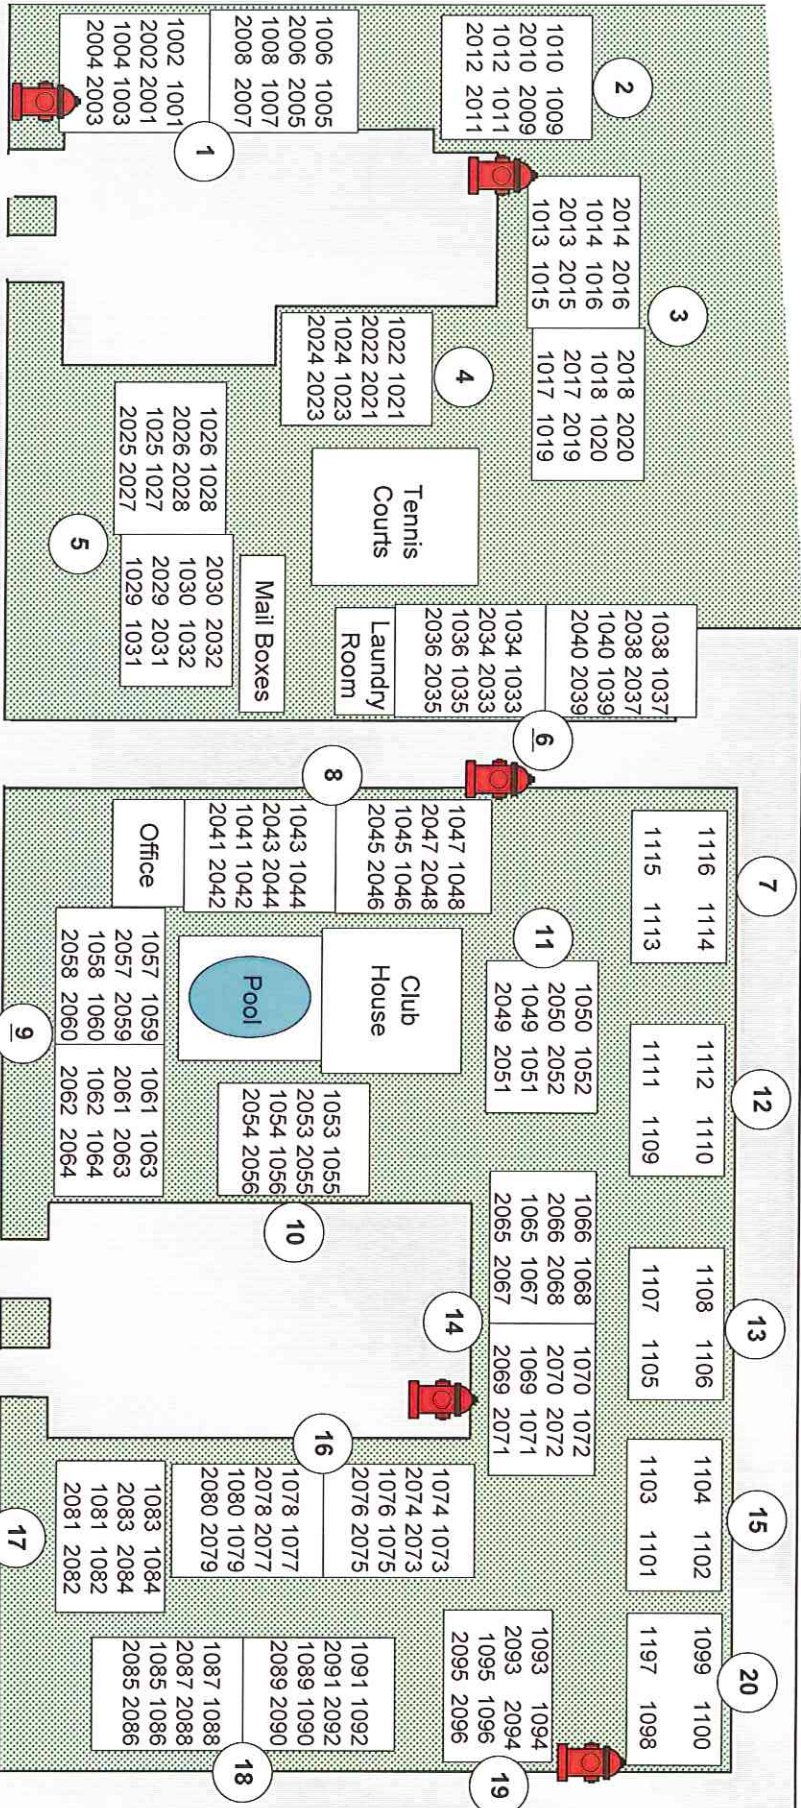

14600 MARSH LANE THE BERKSHIRES APARTMENTS

FIRE DEPARTMENT
OPERATIONS
DIVISION

Addison!

DRAWING BY:
RAY YAGER
10/11/04

Sidney Ln

Marsh Ln