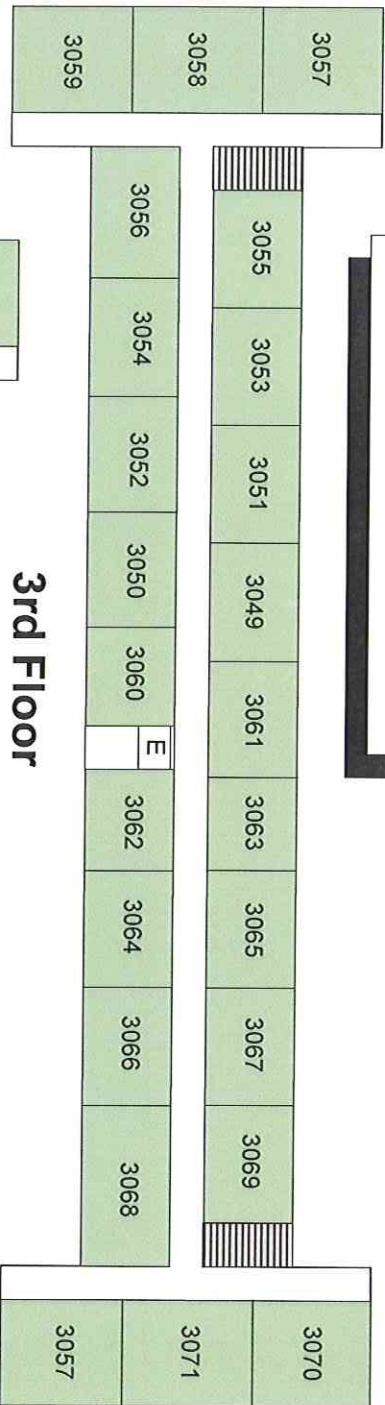

15130 Marsh Ln

Budget Suites of America

Building C Floor Plans

Addison!
FIRE DEPARTMENT
OPERATIONS DIVISION

Drawing Symbols

	ENTRANCE/EXIT		STAIRS		Boiler
	FIRE ALARM PANEL		SPRINKLER ISOLATION VALVE		
	FIRE DEPT CONNECTION		ELECTRICAL		
	STANDPIPE CONNECTION		Gas Shutoff		
	SPRINKLER RISER		MAN WATER SHUTOFF		
	ELEVATOR		FIRE HYDRANT		