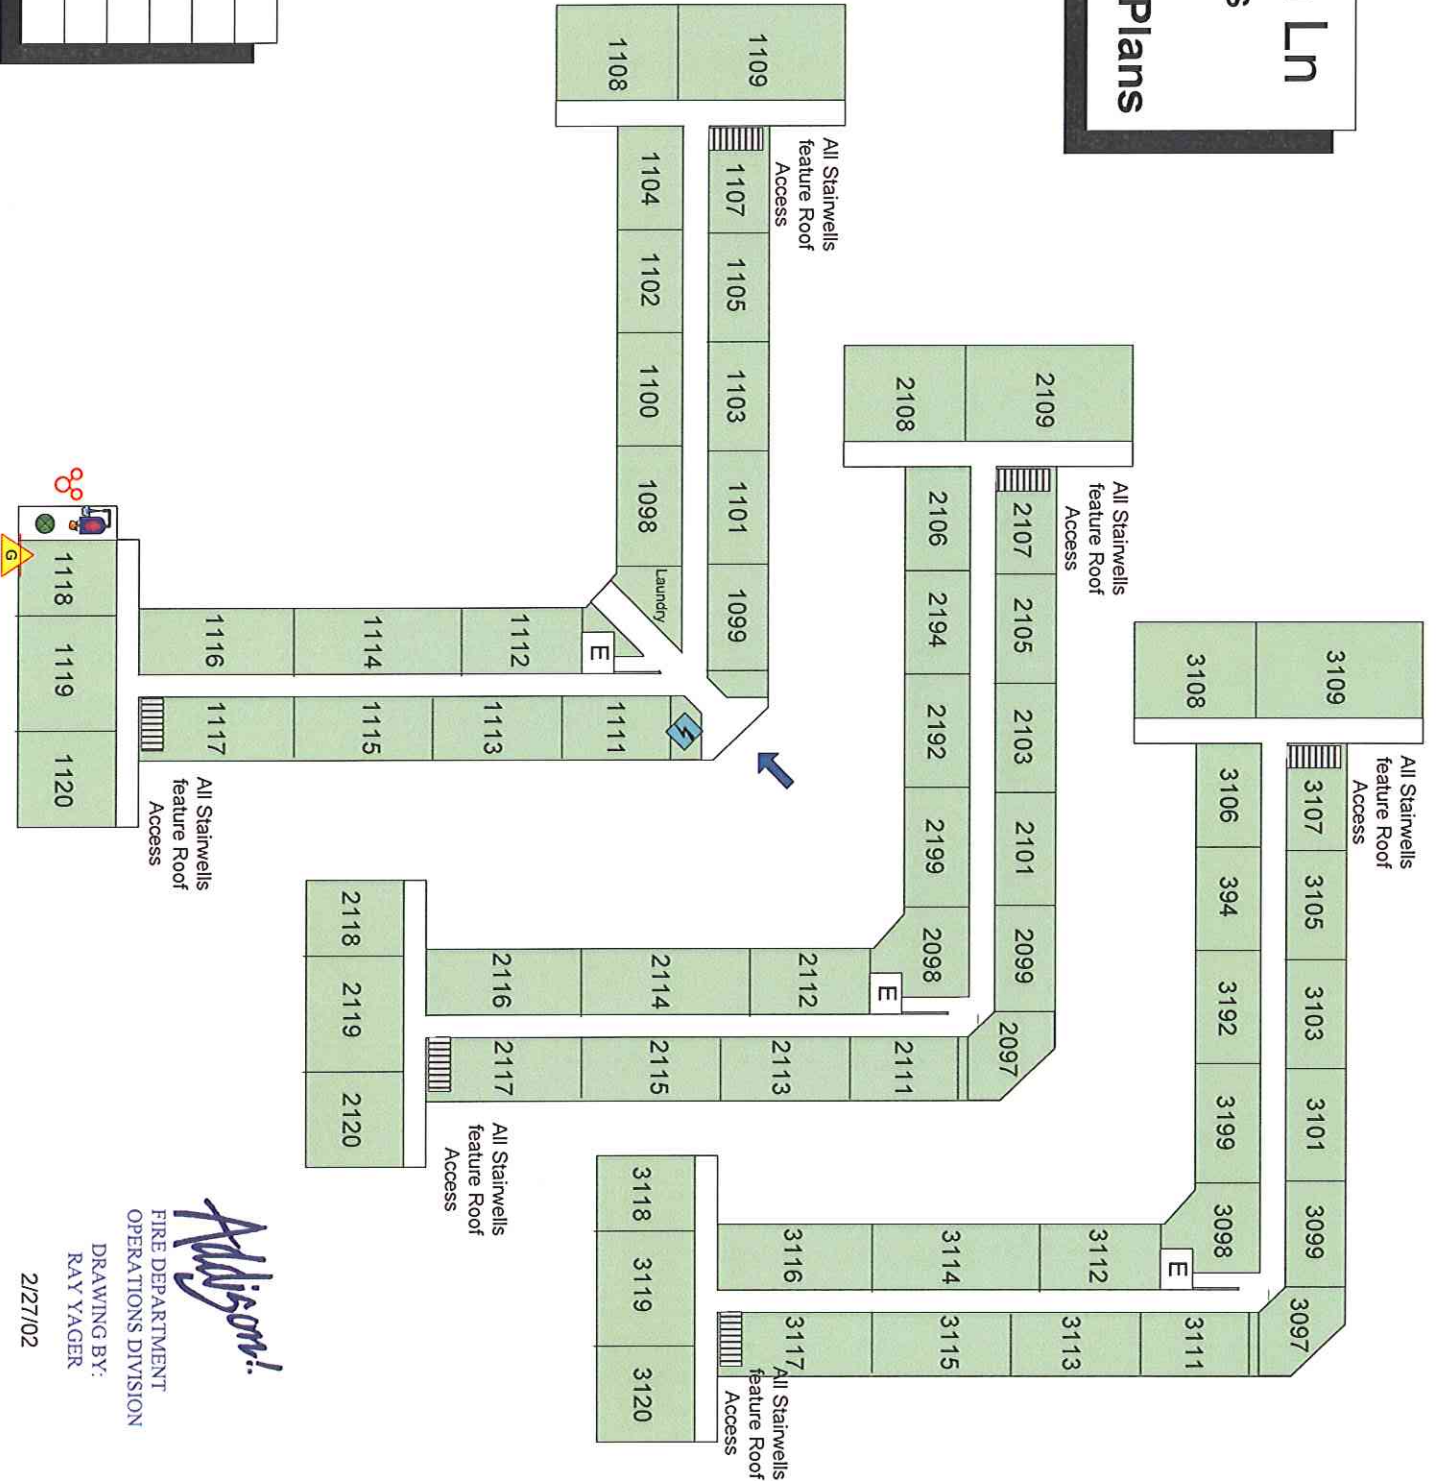

# 15130 Marsh Ln

## Budget Suites of America

### Building E Floor Plans

#### Drawing Symbols

	ENTRANCE/EXIT		STAIRS		Boiler
	FIRE ALARM PANEL		SPRINKLER ISOLATION VALVE		
	FIRE DEPT CONNECTION		ELECTRICAL		
	STANDPIPE CONNECTION		Gas Shutoff		
	SPRINKLER RISER		MAIN WATER SHUTOFF		
	ELEVATOR		FIRE HYDRANT		