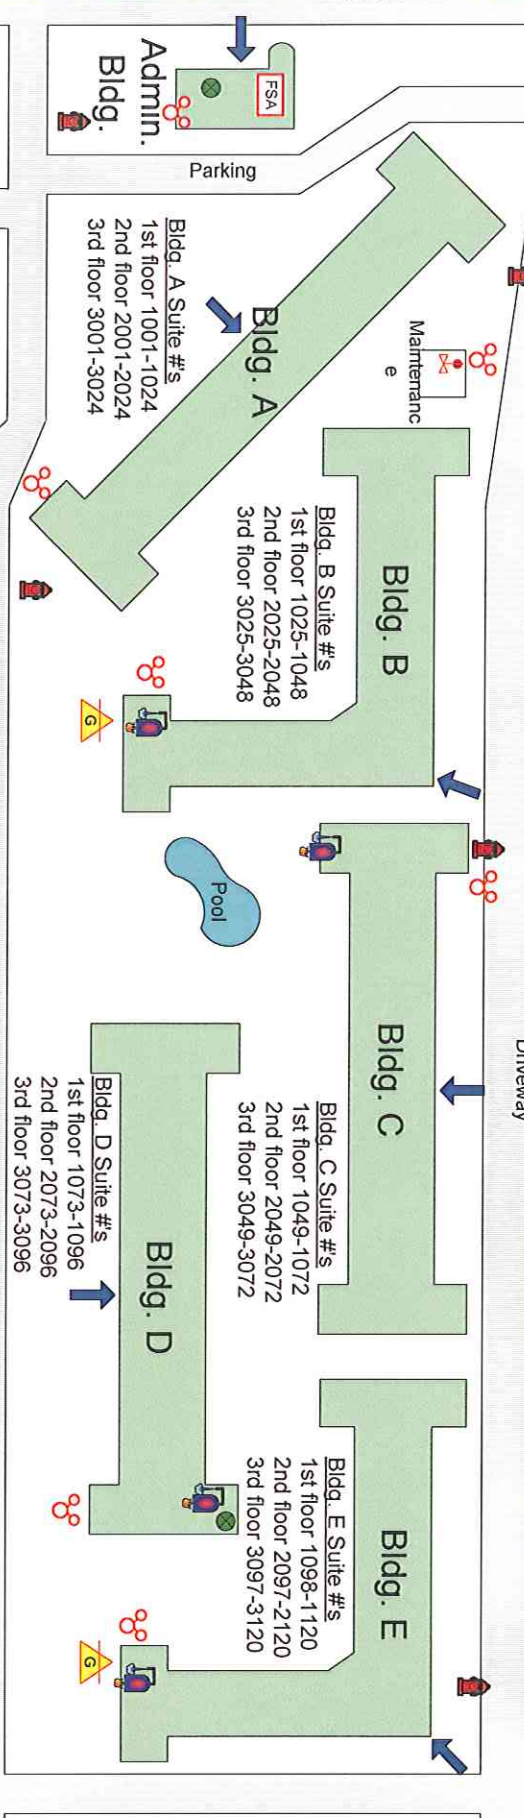

15130 Marsh Ln

Budget Suites of America

Drawing Symbols

	ENTRANCE/EXIT		STAIRS		Boiler
	FIRE ALARM PANEL		SPRINKLER ISOLATION VALVE		
	FIRE DEPT CONNECTION		ELECTRICAL		
	STANDPIPE CONNECTION		Gas Shut-off		
	SPRINKLER RISER		MAIN WATER SHUT-OFF		
	ELEVATOR		FIRE HYDRANT		

Marsh Ln

Driveway

Driveway

Driveway

Driveway

Driveway

Beltline Rd

Realty Rd