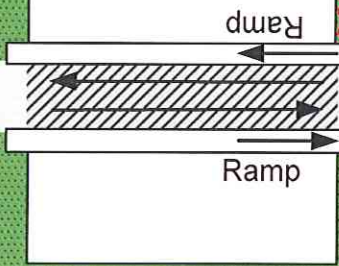

Hornet Road

	FIRE ALARM PANEL		SPRINKLER RISER		FIRE HYDRANT
	FIRE DEPT. CONNECTION		MAIN WATER SHUTOFF		ELEVATOR
	ENTRANCE / EXIT		ELECTRICAL MAIN		STAIRS
	KNOX BOX		GAS SHUTOFF VALVE		STANDPIPE CONNECTION

14135 Midway
Garden Offices
3 Stories

Addison!

FIRE DEPARTMENT
OPERATIONS
DIVISION

14131 Midway
Midrise Tower 12 Stories
2 Parking Levels Below Grade
3 Parking Levels Above Grade

**14131 & 14135
Midway
GREENHILL PARK**

Midway Road

Spring Valley Road