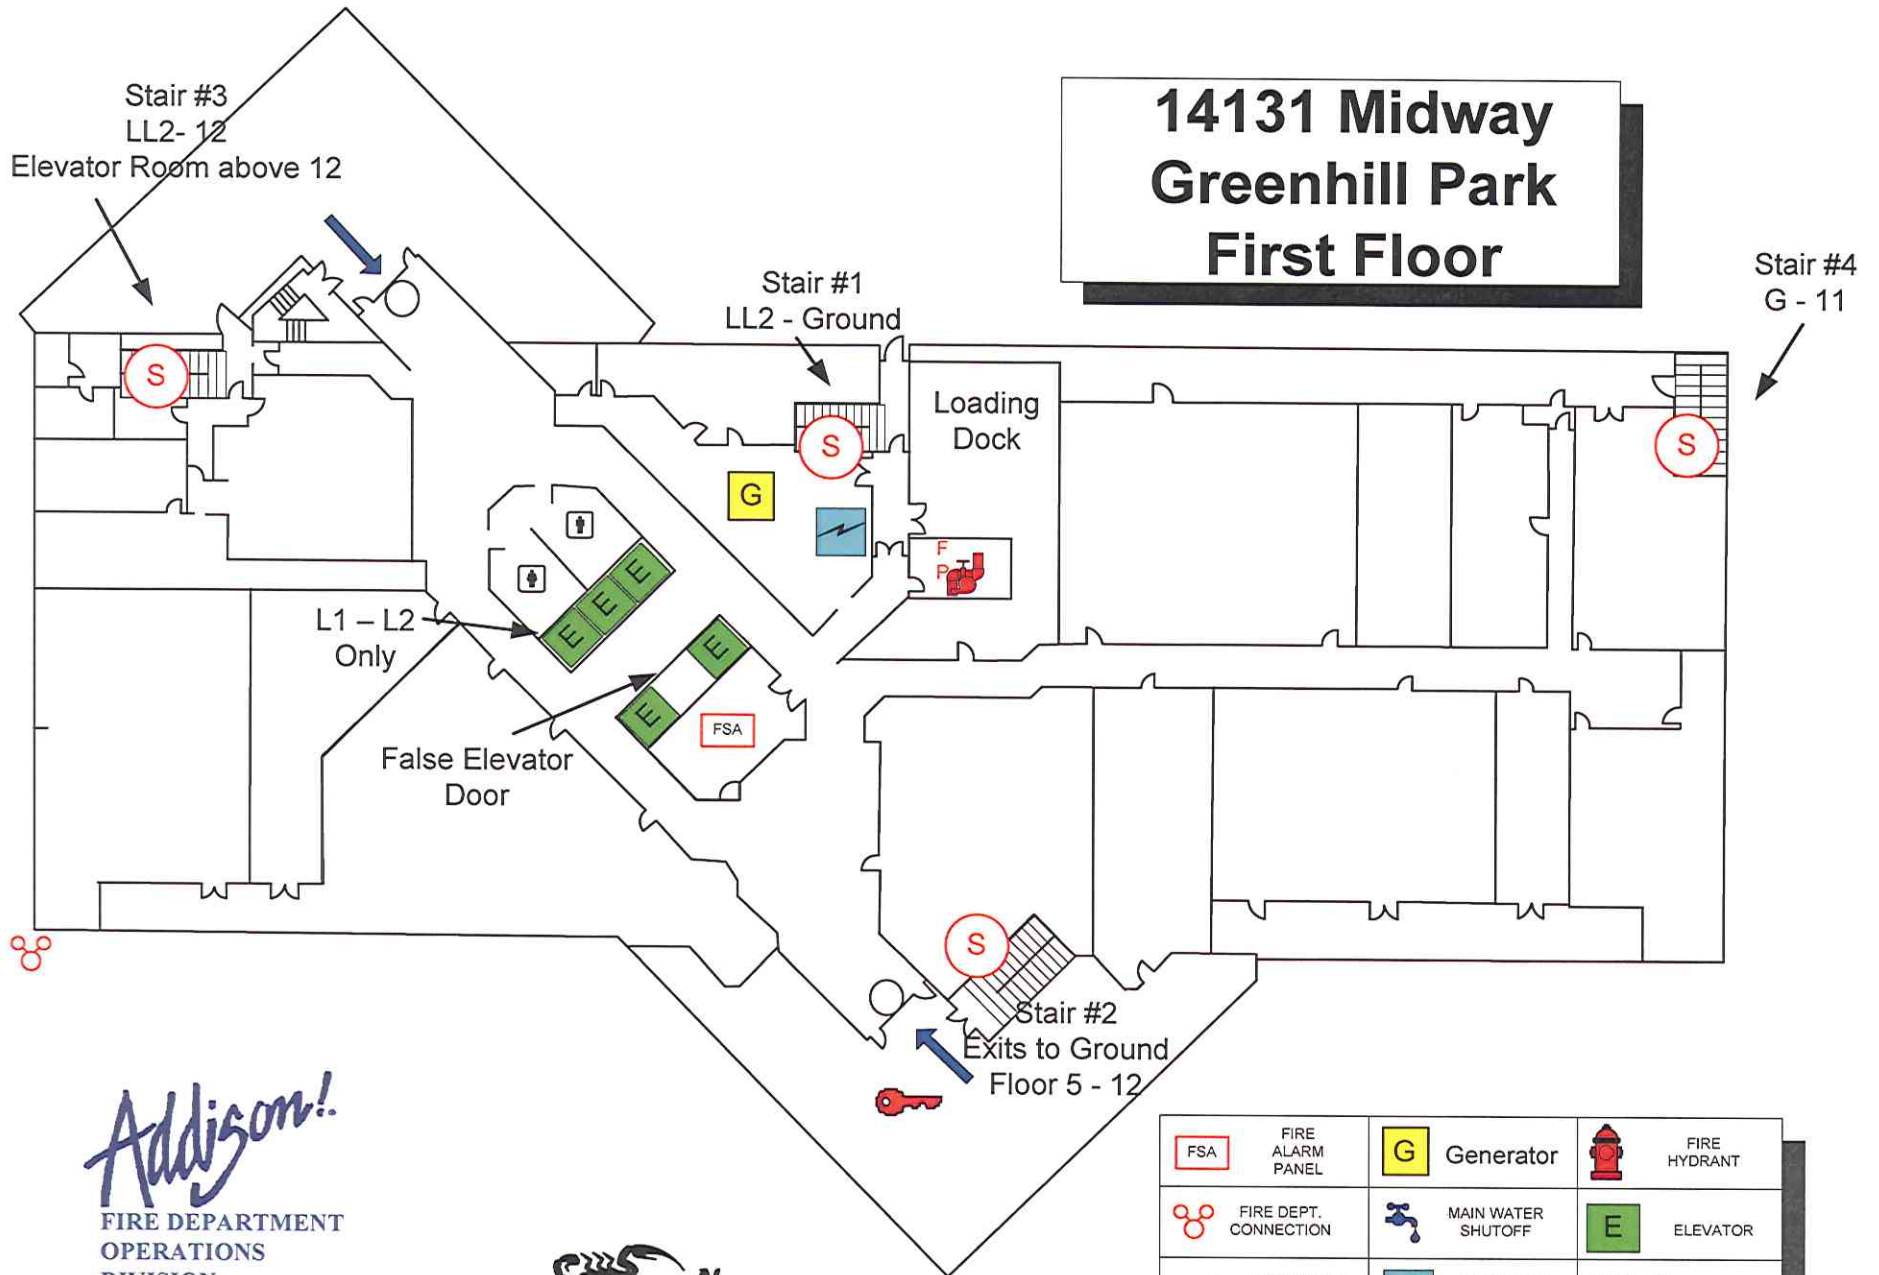

14131 Midway Greenhill Park First Floor

Addison!
FIRE DEPARTMENT
OPERATIONS
DIVISION

FSA	FIRE ALARM PANEL	Generator	FIRE HYDRANT
FIRE DEPT. CONNECTION	MAIN WATER SHUTOFF	ELEVATOR	
ENTRANCE/EXIT	ELECTRICAL MAIN	STAIRS	
KNOX BOX	Fire Pump	STANDPIPE CONNECTION	