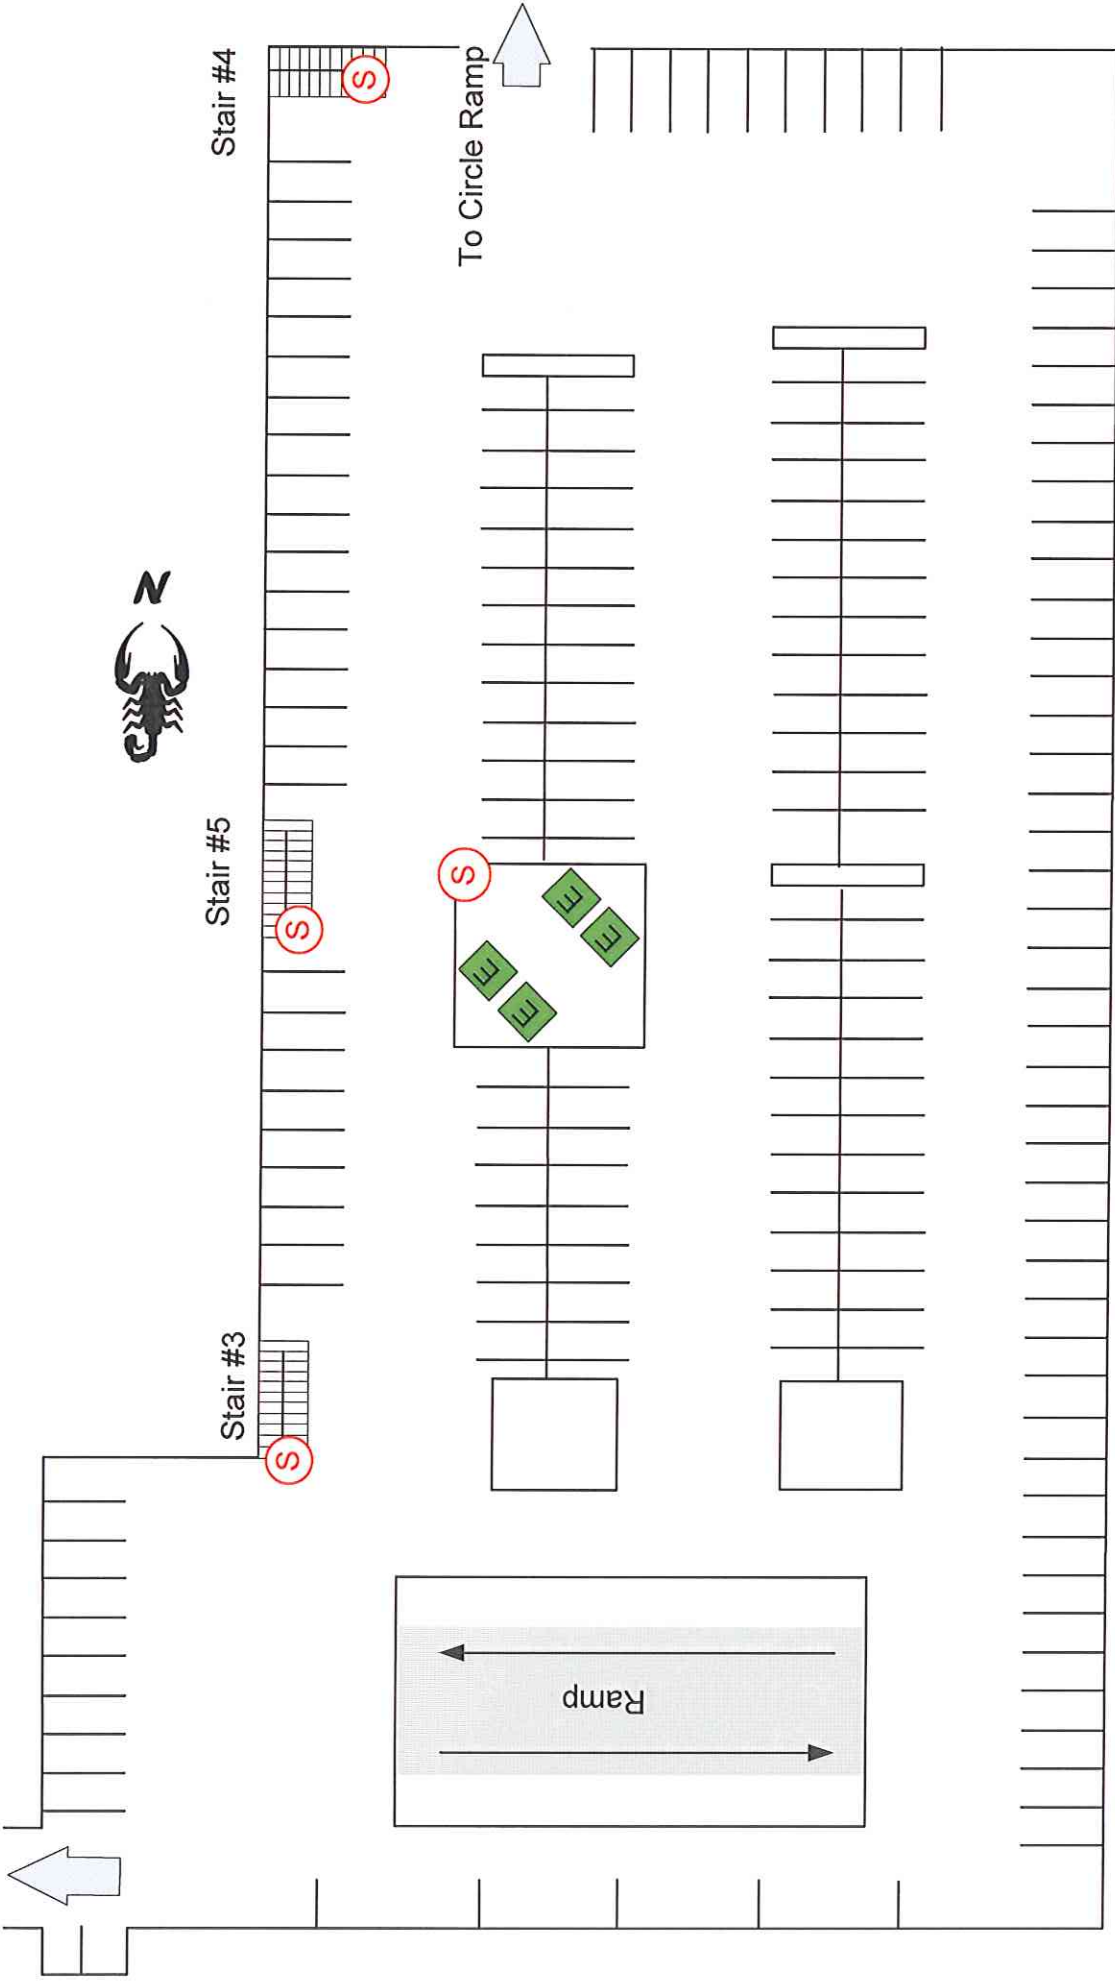

10 Garden Offices

FIRE ALARM PANEL	SPRINKLER RISER	FIRE HYDRANT
FIRE DEPT. CONNECTION	MAIN WATER SHUTOFF	Hazardous Materials
ENTRANCE / EXIT	ELECTRICAL MAIN	STAIRS
KNOX BOX	ELEVATOR	STANDPIPE CONNECTION

14131 Midway Greenhill Park Parking Lower Level 1