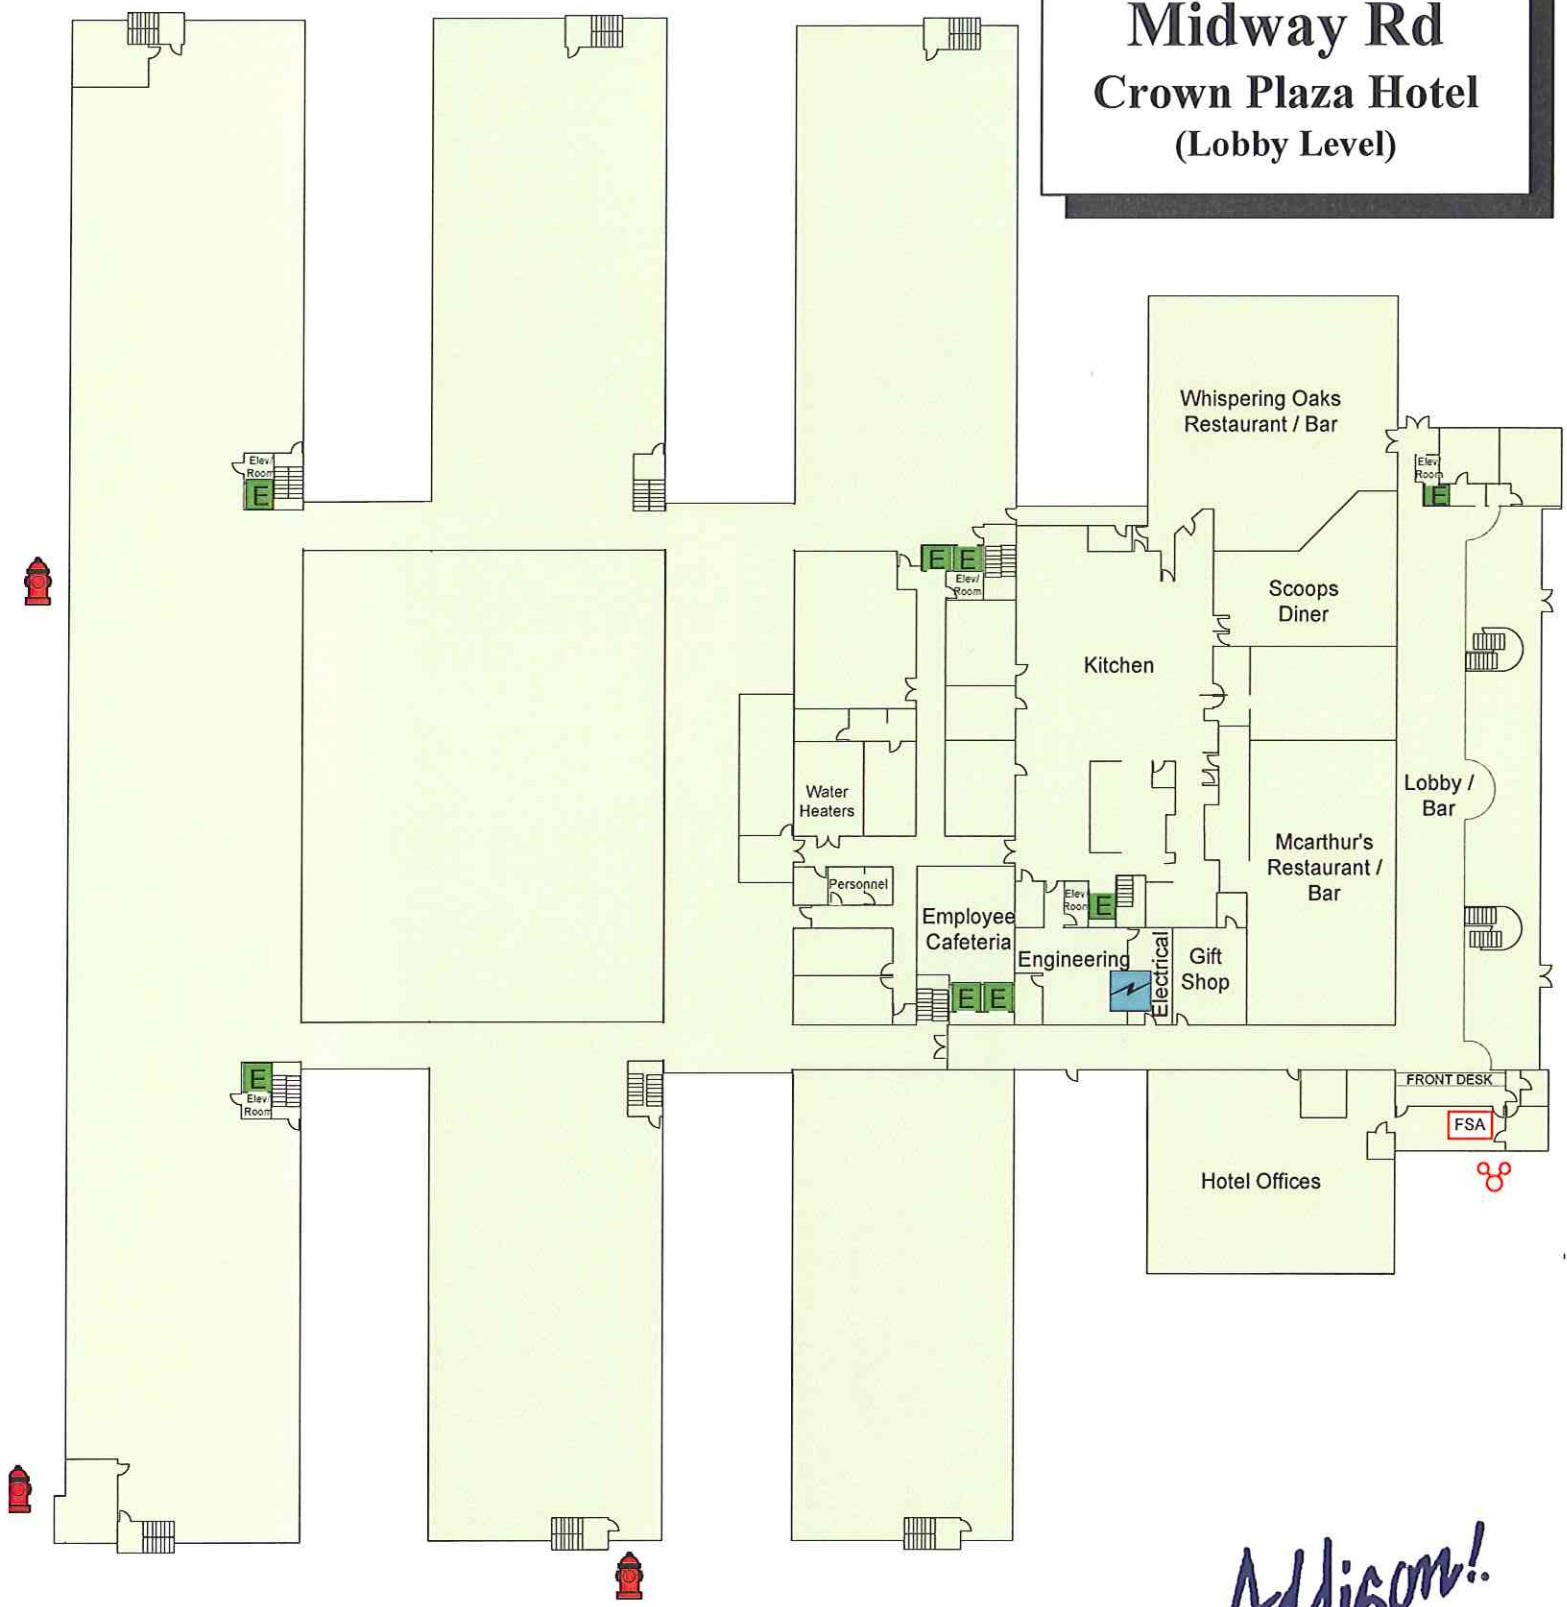

# 14315 Midway Rd Crown Plaza Hotel (Lobby Level)

FSA	FIRE ALARM PANEL	SPRINKLER RISER	FIRE HYDRANT	ENTRANCE/EXIT
FIRE DEPT. CONNECTION	MAIN WATER SHUTOFF	STANDPIPE CONNECTION	EXIT	HEAT DETECTOR
ELECTRICAL MAIN	ELEVATOR	STAIRS	SMOKE DETECTOR	
GAS SHUTOFF VALVE				