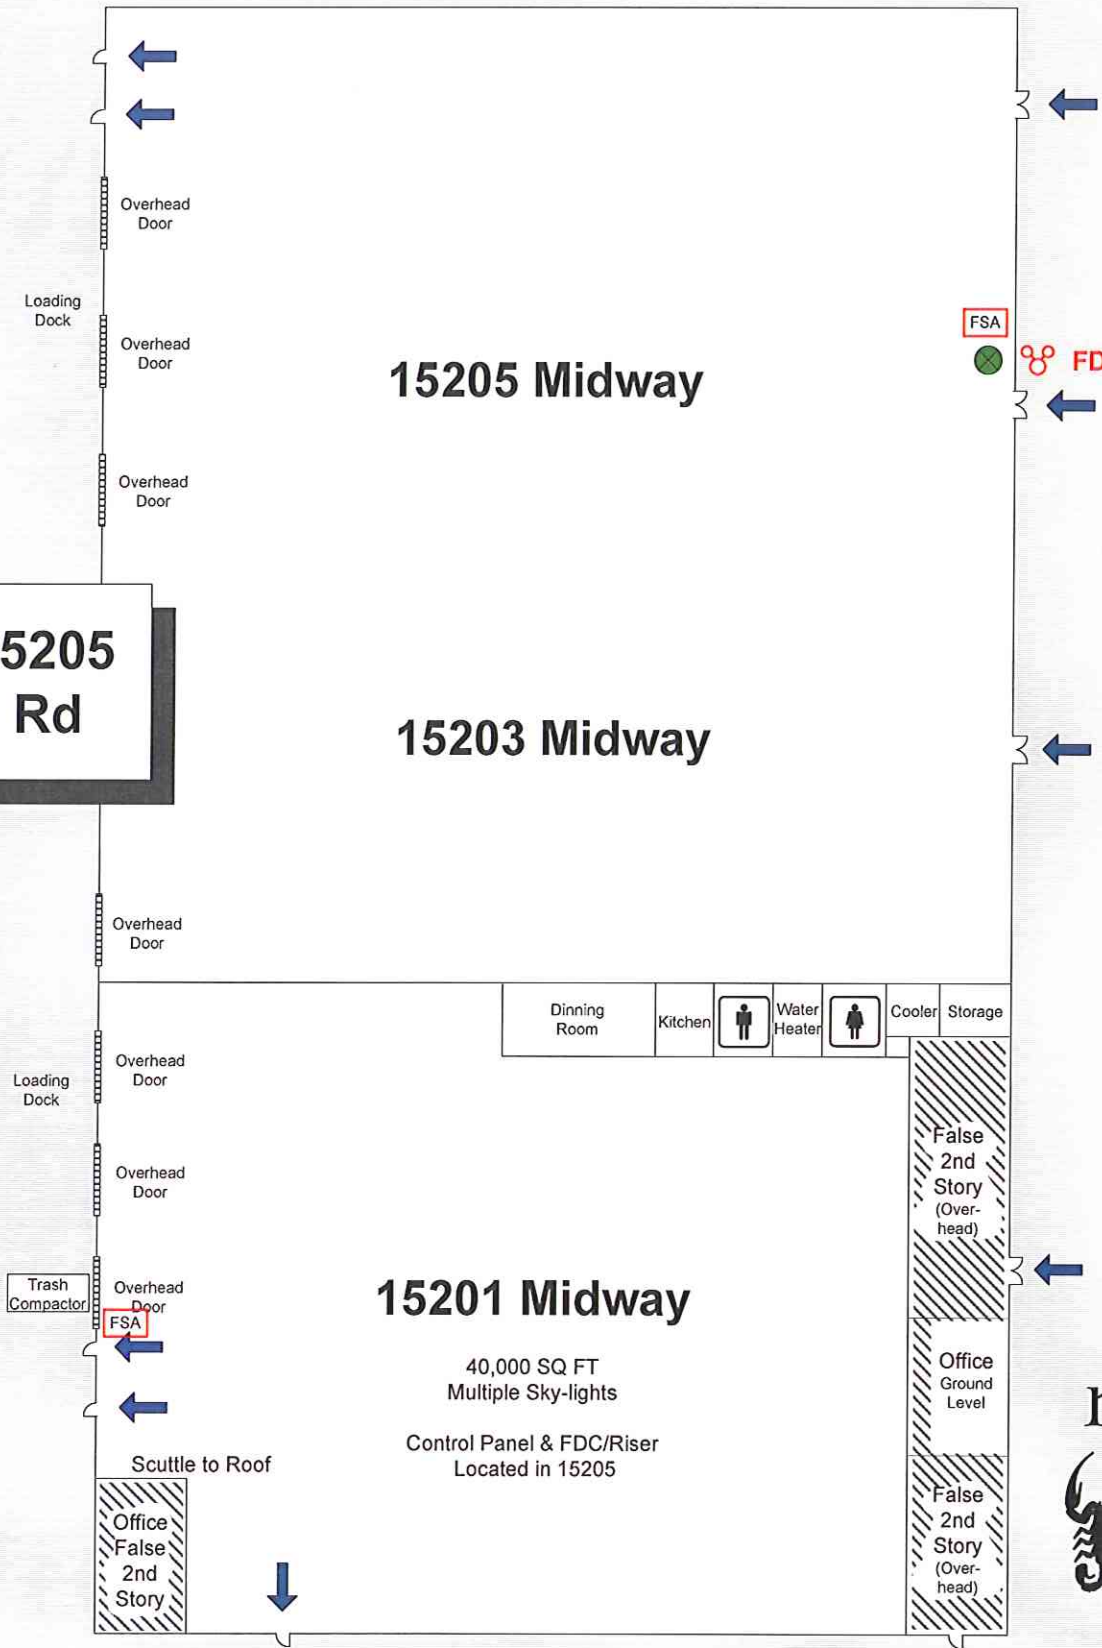

Lindberg Drive

Addison!
FIRE DEPARTMENT

**15201 - 15205
Midway Rd**

15205 Midway

15203 Midway

15201 Midway

40,000 SQ FT
Multiple Sky-lights

Control Panel & FDC/Riser
Located in 15205

FSA

FDC

Midway Road

- FIRE ALARM PANEL
- FIRE DEPT. CONNECTION
- ENTRANCE / EXIT
- KNOX BOX
- ELECTRICAL MAIN
- SPRINKLER RISER
- MAIN WATER SHUTOFF
- GAS SHUTOFF VALVE
- FIRE HYDRANT

Railroad Track