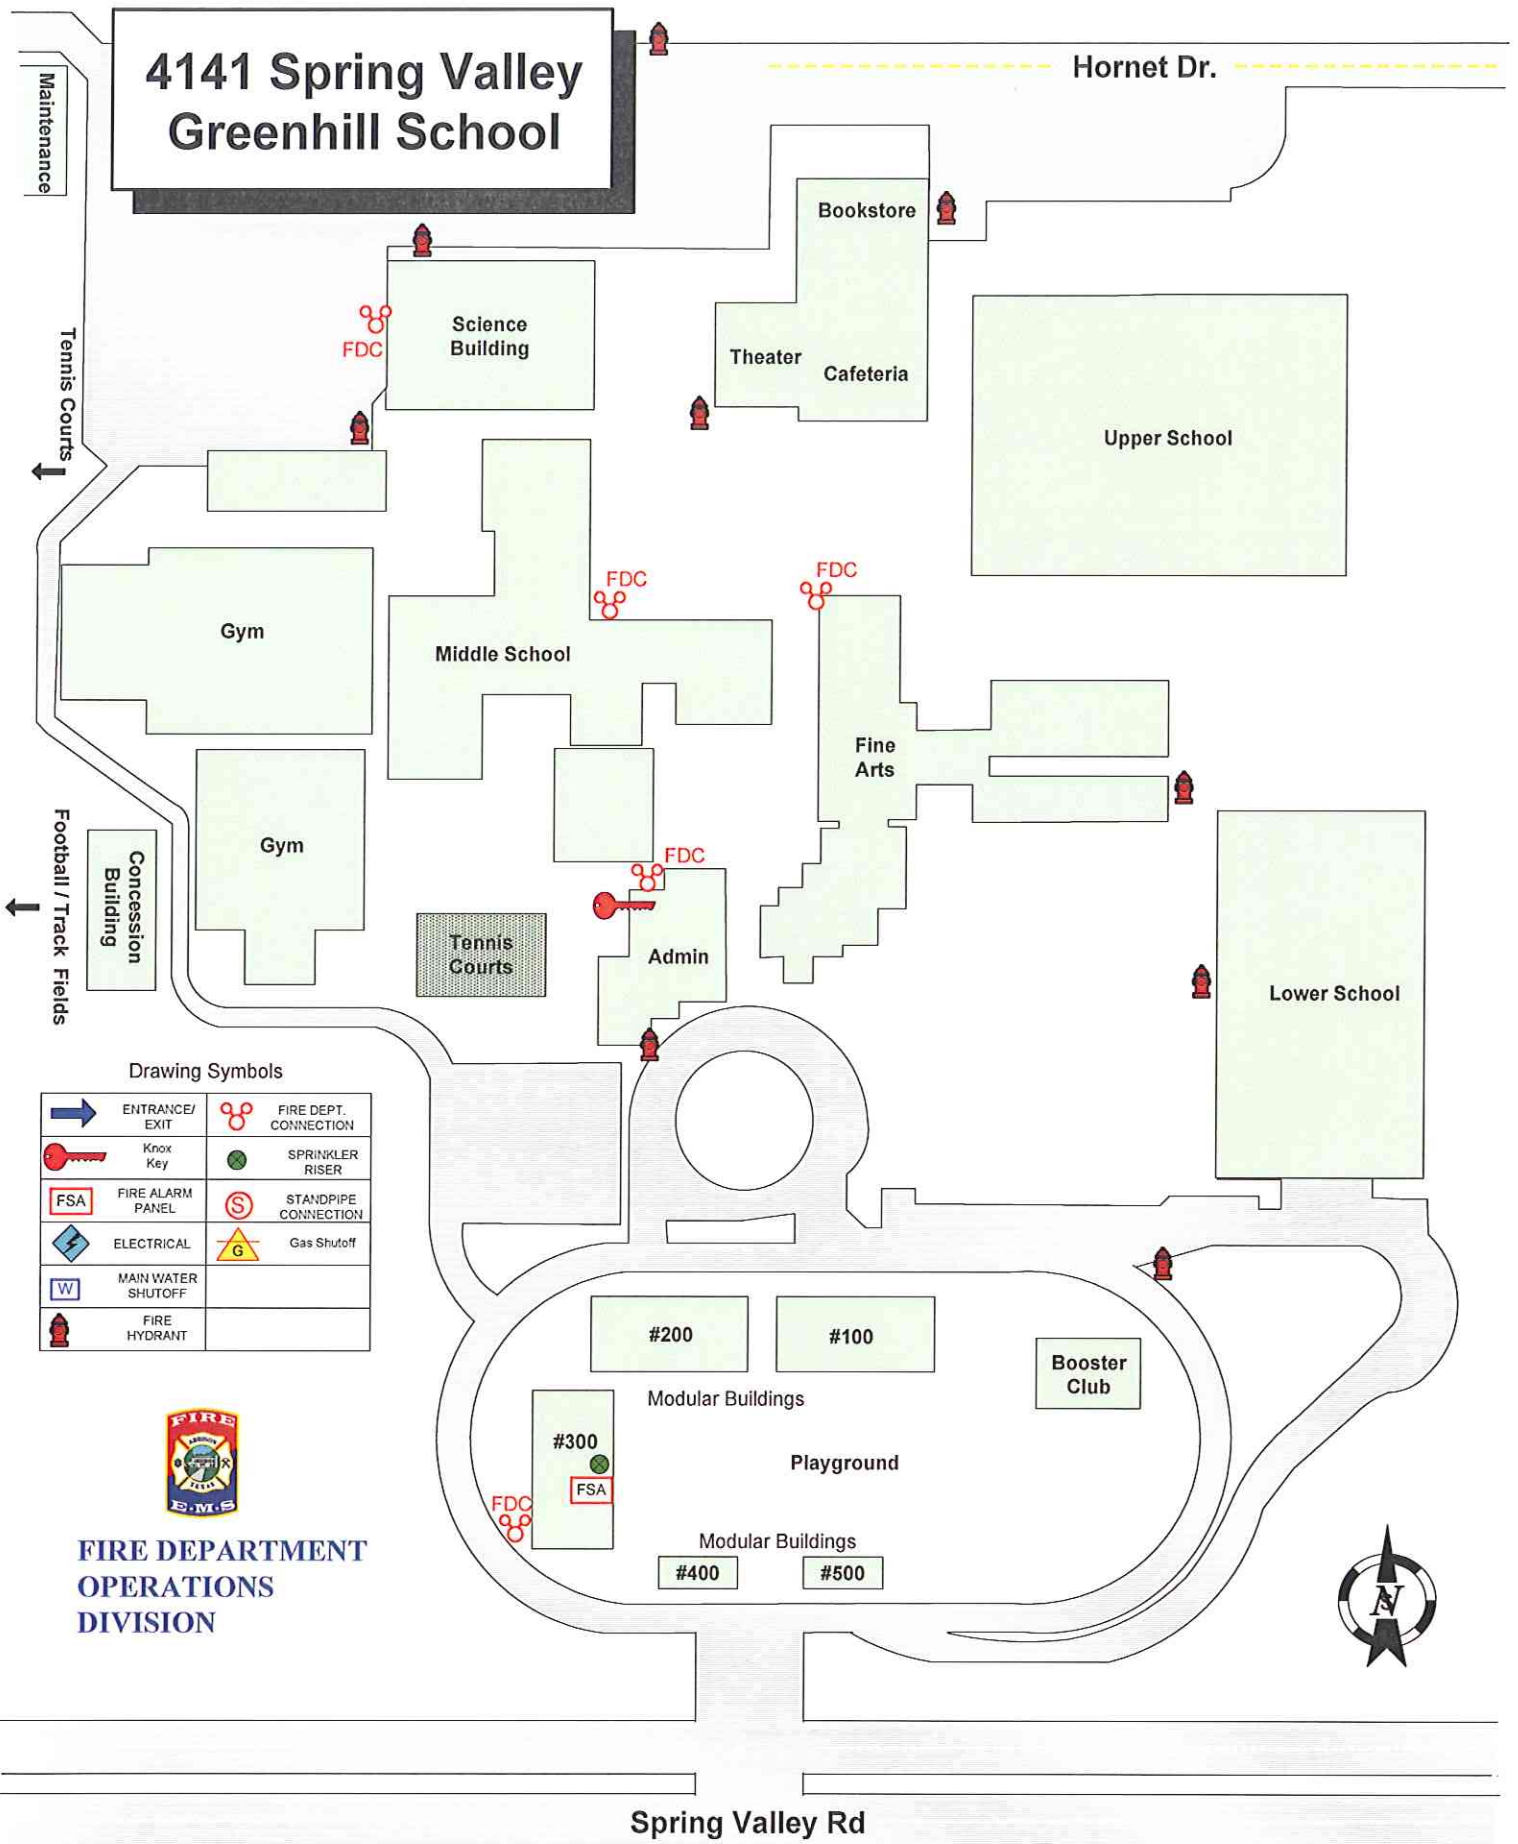

4141 Spring Valley Greenhill School

Hornet Dr.

Drawing Symbols

	ENTRANCE/EXIT		FIRE DEPT. CONNECTION
	Knox Key		SPRINKLER RISER
	FIRE ALARM PANEL		STANDPIPE CONNECTION
	ELECTRICAL		Gas Shutoff
	MAIN WATER SHUTOFF		
	FIRE HYDRANT		

**FIRE DEPARTMENT
OPERATIONS
DIVISION**

Spring Valley Rd