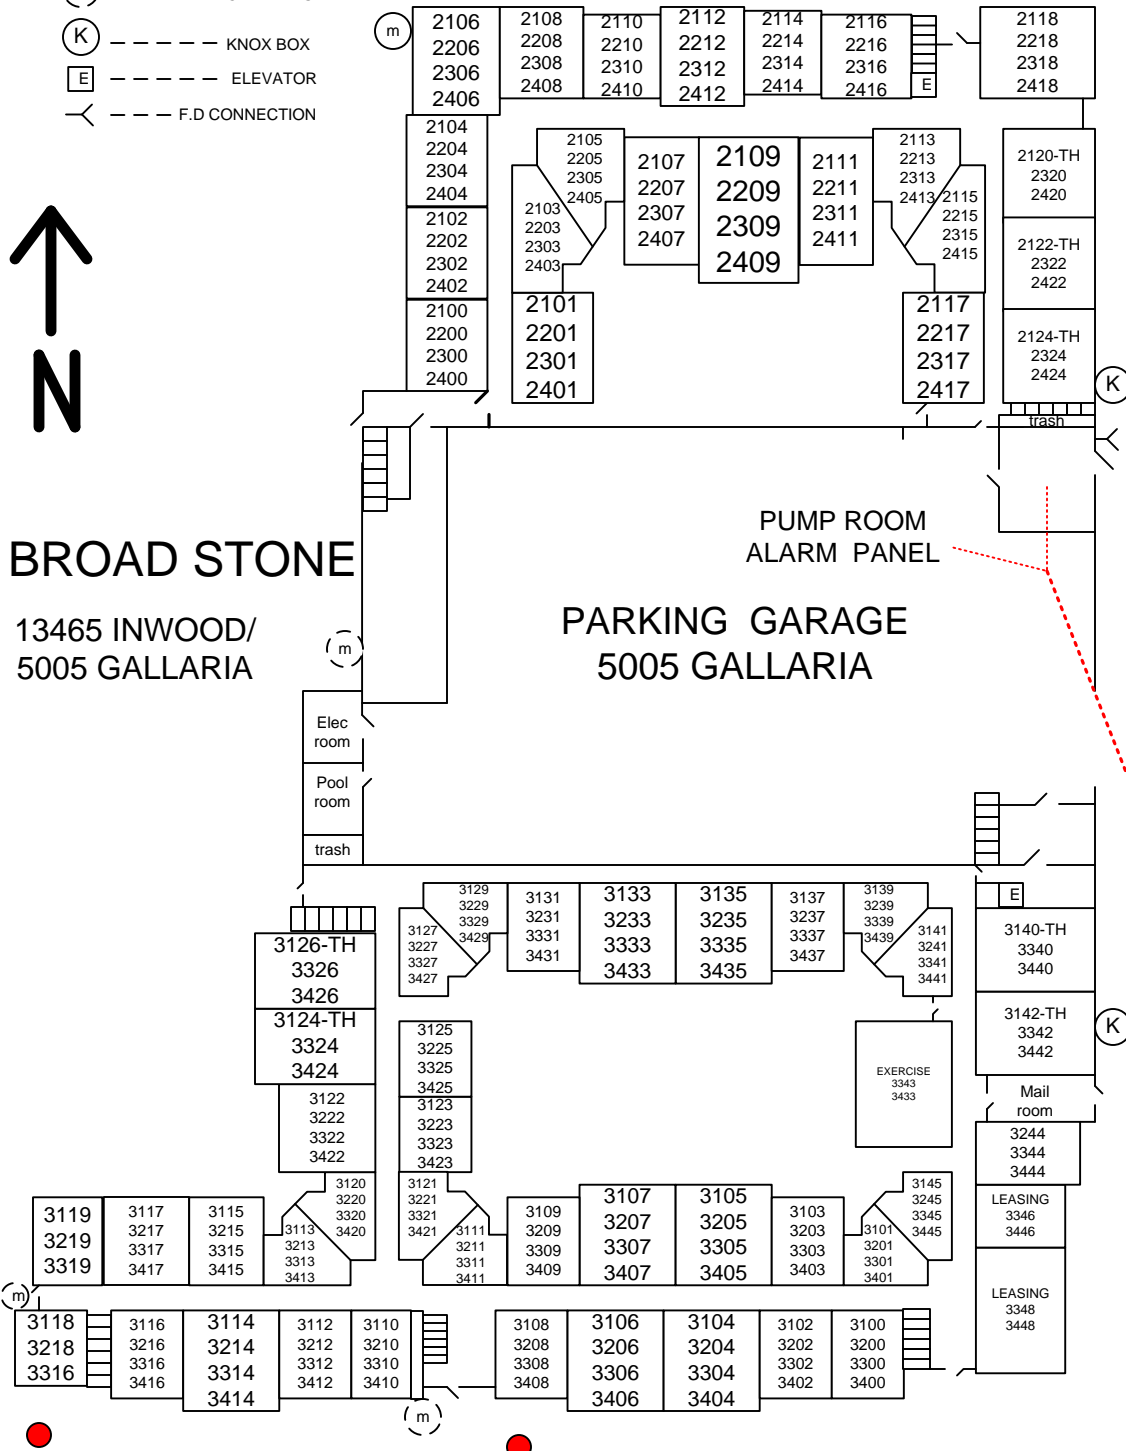

- (m) --- ELEC. METERS
- (K) --- KNOX BOX
- (E) --- ELEVATOR
- F.D CONNECTION

BROAD STONE

13465 INWOOD/
5005 GALLARIA

BUILDING 1 FIRST FLOOR IS RETAIL