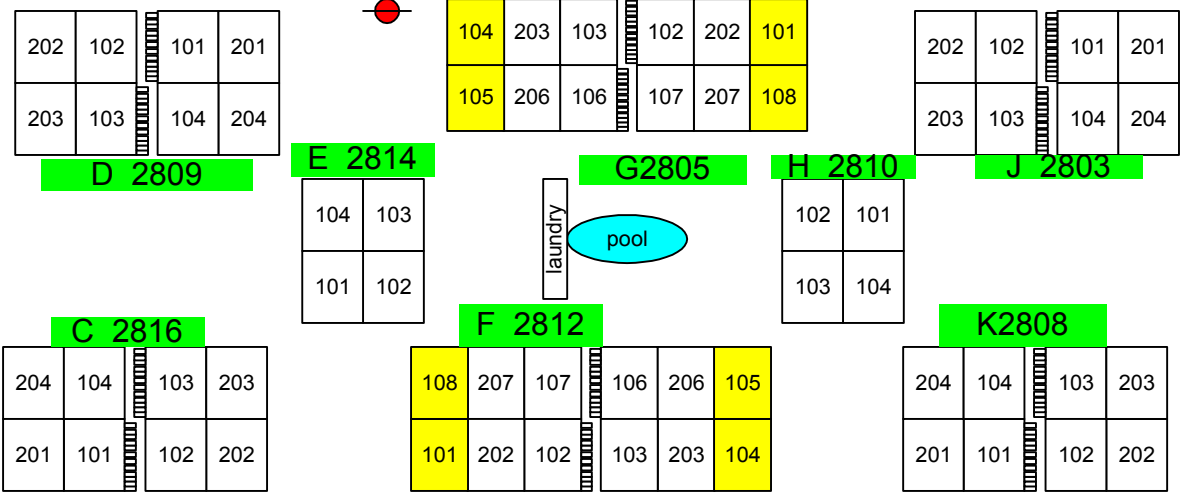

RIO BRANCO

LINEVILLE

TO JOSEY

FARMERS BRANCH SHOPPING CENTER

TARA APARTMENTS
2807 LINEVILLE

PLEASE NOTE:

OUTSIDE UNITS ON ALL 12 UNIT APARTMENTS ARE ENTERED FROM THE OUTSIDE , NOT THE COMMON BREEZEWAY

ESCADO

LINEVILLE