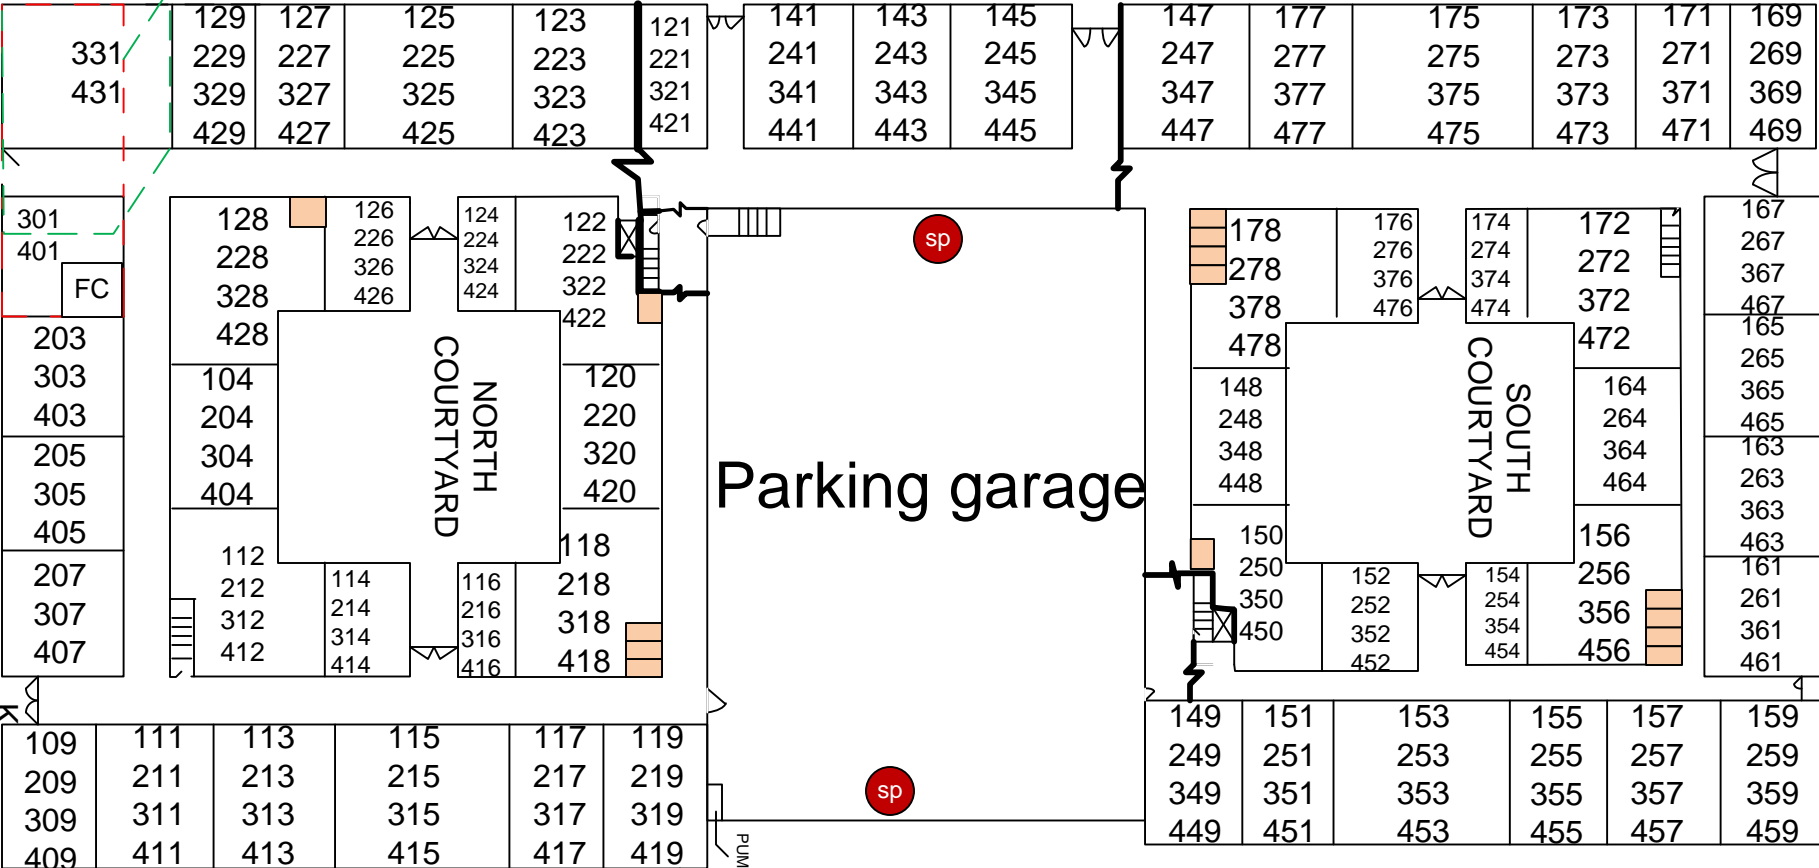

POOL

Clubhouse first floor

Suite 201

MIRA LAGO

Parking garage

LAGO VISTA

LAGUNA VISTA  
1580 MIRA LAGO

-  Knox box
-  F.D. CONNECTION
-  Fire Control Room
-  Stand pipe
-  Utility/elec. closets