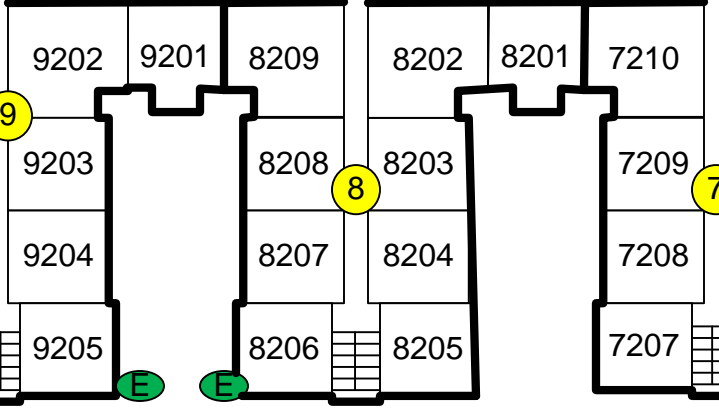

18

Sprinkler/standpipe closet at all outer stairs. Knox key opens stairs.

SIGMA

Garage stairs & Garage standpipe

Suite number legend
3201
Building#3
Floor 2
Suite 01

Prairie Crossing
4000 Sigma

PUMP ROOM

1ST FLOOR CLUBHOUSE

Upper Deck Parking

Fire panel

ALPHA

ELECT. (E)
TRASH SHOOT (T)

Pool