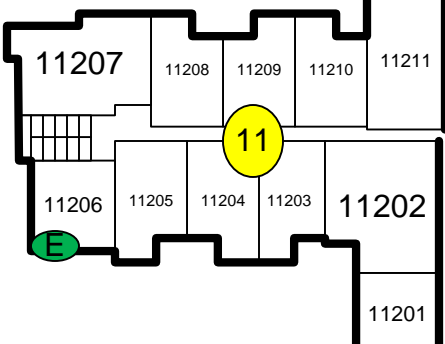

18

Sprinkler/standpipe closet at all outer stairs. Knox key opens stairs.

SIGMA

Garage stairs & Garage standpipe

Suite number legend
3201
Building#3
Floor 2
Suite 01

Prairie Crossing
4000 Sigma

PUMP ROOM

1ST FLOOR CLUBHOUSE

Upper Deck Parking

Fire panel

ALPHA

ELECT. (E)
TRASH SHOOT (T)

Pool