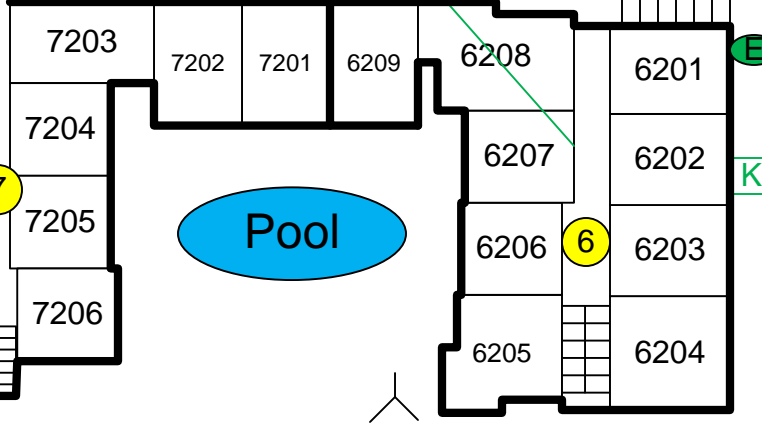

18

Sprinkler/standpipe closet at all outer stairs. Knox key opens stairs.

SIGMA

Garage stairs & Garage standpipe

Suite number legend
3201
Building#3
Floor 2
Suite 01

Prairie Crossing
4000 Sigma

PUMP ROOM

1ST FLOOR CLUBHOUSE

Upper Deck Parking

Fire panel

ALPHA

ELECT. (E)
TRASH SHOOT (T)

Pool