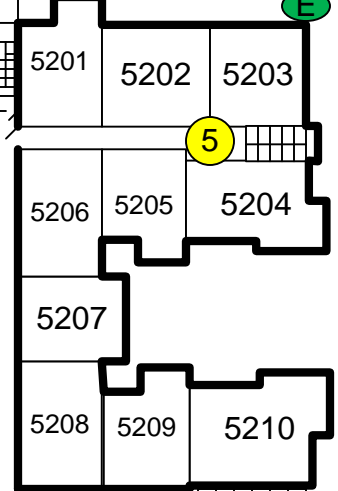

18

Sprinkler/standpipe closet at all outer stairs. Knox key opens stairs.

SIGMA

Garage stairs & Garage standpipe

Suite number legend
3201
Building#3
Floor 2
Suite 01

Prairie Crossing
4000 Sigma

PUMP ROOM

1ST FLOOR CLUBHOUSE

Upper Deck Parking

Fire panel

ALPHA

ELECT. (E)
TRASH SHOOT (T)

Pool