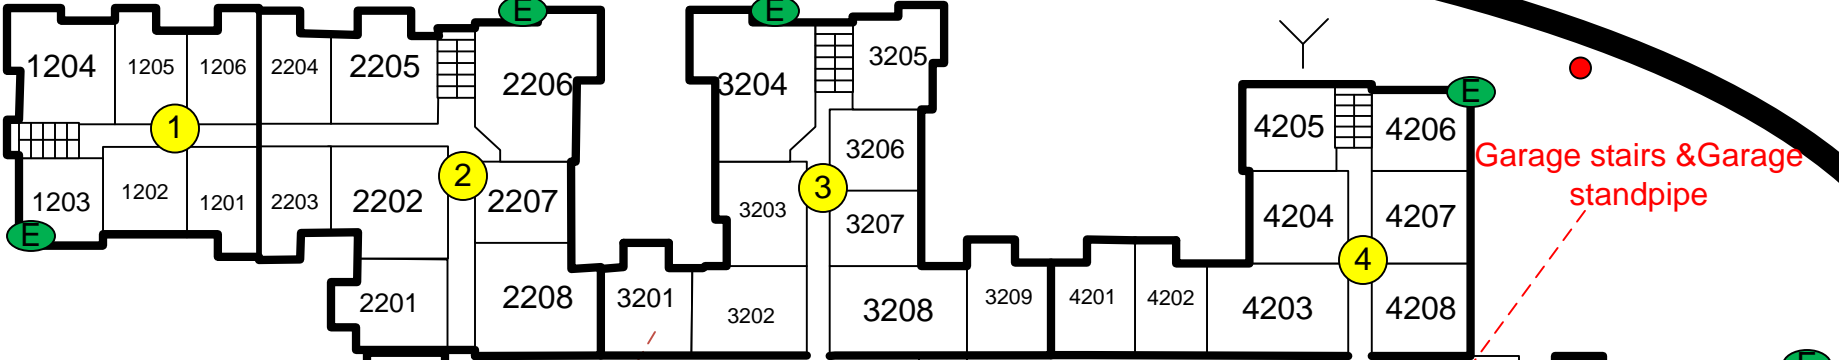

18

Sprinkler/standpipe closet at all outer stairs. Knox key opens stairs.

SIGMA

Garage stairs & Garage standpipe

Suite number legend
3201
Building#3
Floor 2
Suite 01

Prairie Crossing
4000 Sigma

PUMP ROOM

1ST FLOOR CLUBHOUSE

Upper Deck Parking

Fire panel

ALPHA

ELECT. (E)
TRASH SHOOT (T)

Pool