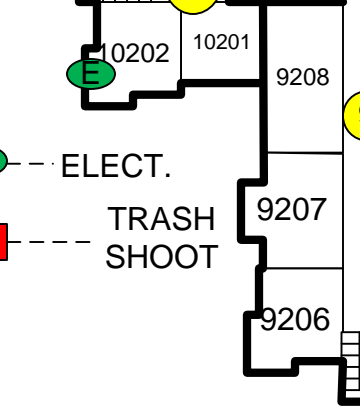

18

Sprinkler/standpipe closet at all outer stairs. Knox key opens stairs.

SIGMA

Garage stairs & Garage standpipe

Suite number legend
3201
Building#3
Floor 2
Suite 01

Prairie Crossing
4000 Sigma

PUMP ROOM

1ST FLOOR CLUBHOUSE

Upper Deck Parking

Fire panel

ALPHA

ELECT. (E)
TRASH SHOOT (T)

Pool