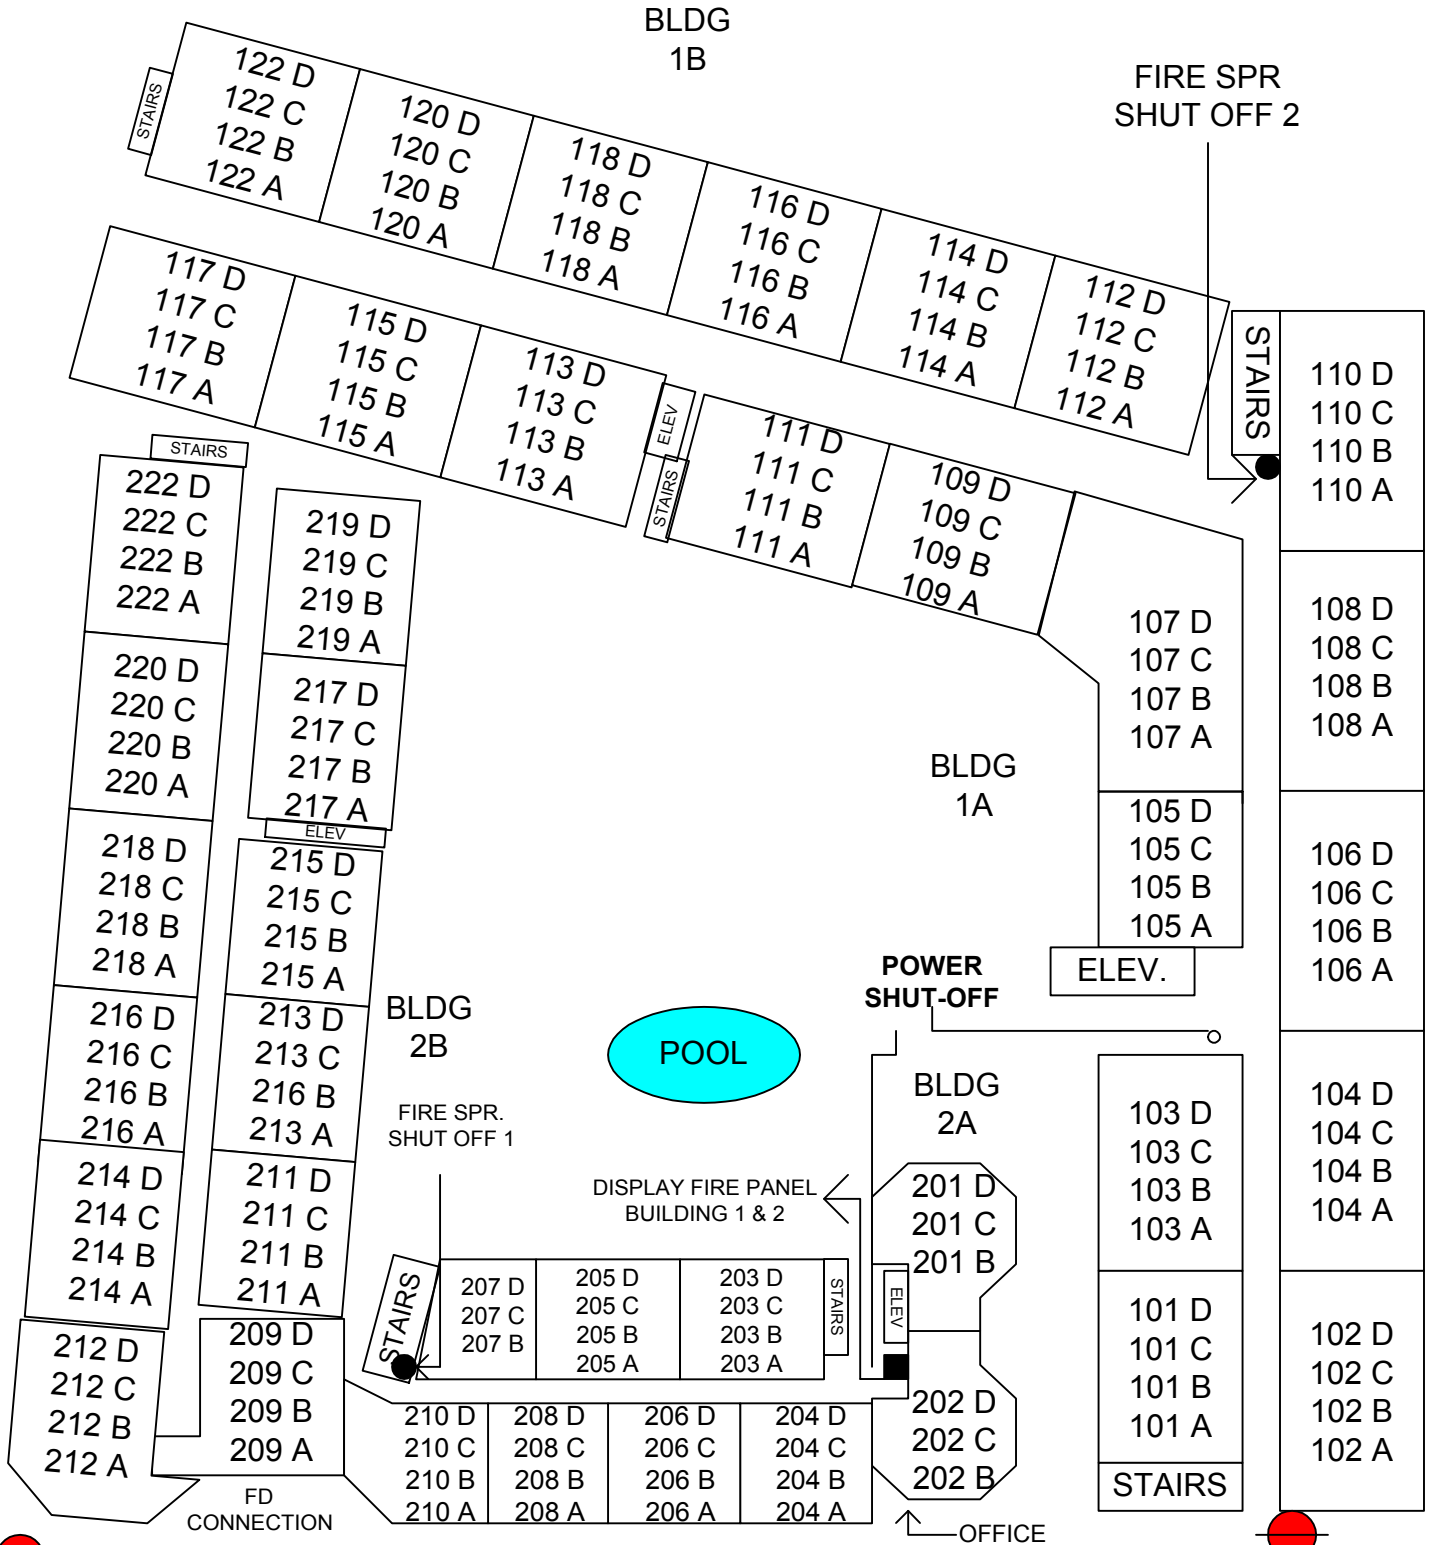

THE RITZ

4040 SPRING VALLEY

SPRING VALLELEY

PARKSIDE