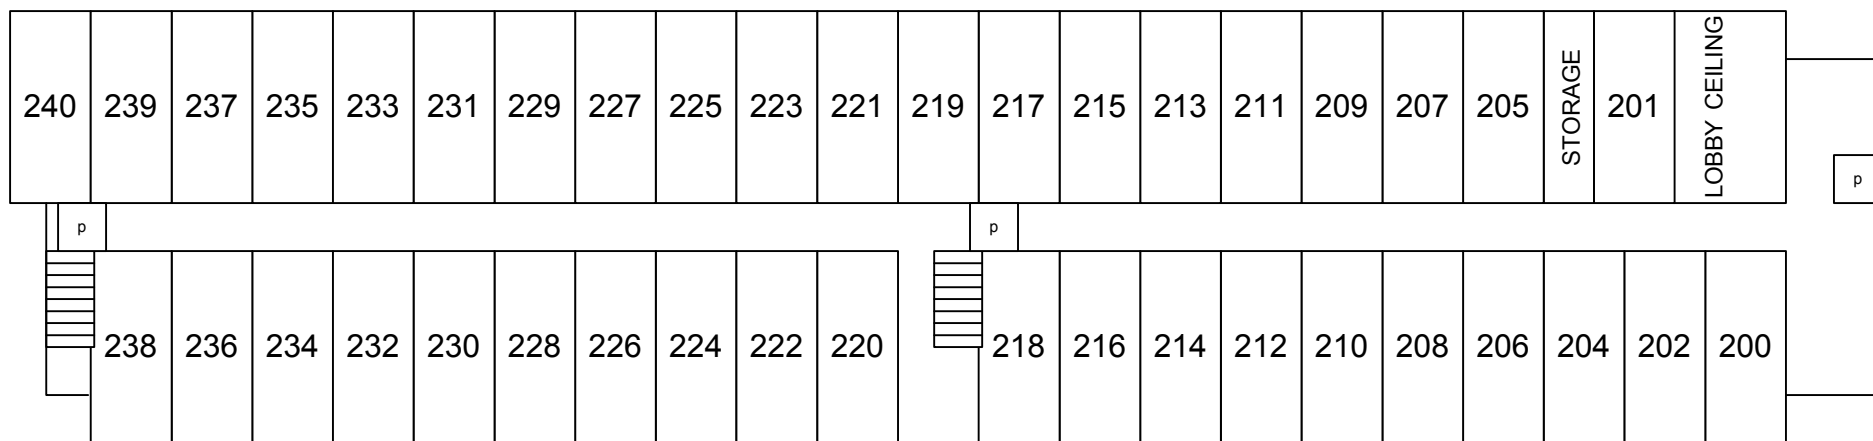

## 2ND FLOOR

# DAYS INN

13313 STEMMONS

P — PULL STATION

M — MECHANICAL ROOM

\* BUILDING LAY-OUT ON BACK SIDE

## 1ST FLOOR