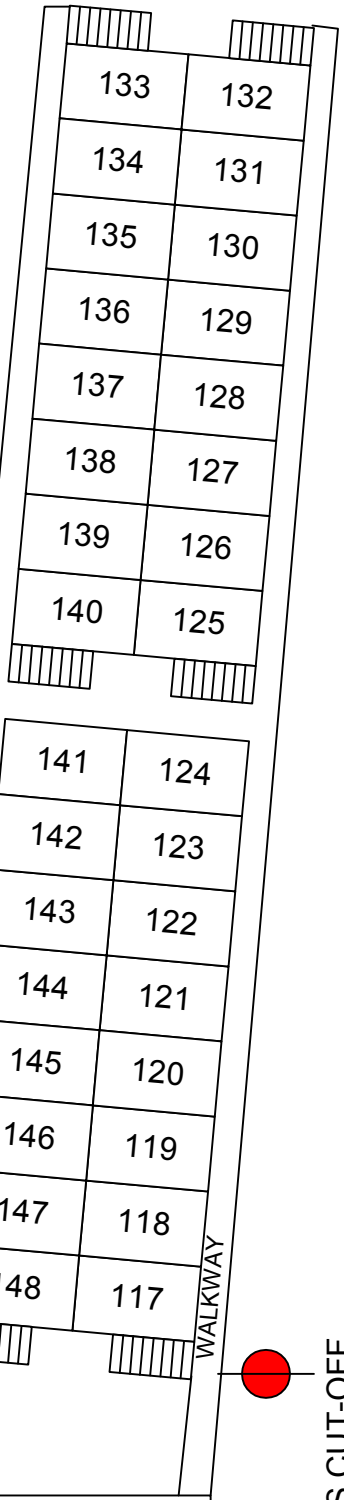

BEST WESTERN OAKTREE INN

(2 STORY)

13333 STEMMONS

CABIN "D"

CLUB UP
KITCHEN DOWN

MGR

CABIN A
UP

CABIN B
UP

CABIN C
UP

DESK/LOBBY

DINNING DOWN

GAS CUT-OFF
FOR KITCHEN

WALKWAY

I 35 W. SERVICE RD.

ONE WAY