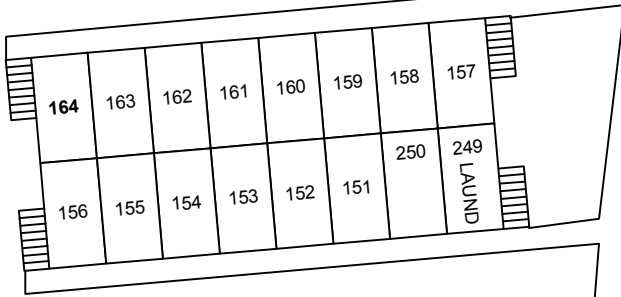

BEST WESTERN OAKTREE INN

(2 STORY)

13333 STEMMONS

CABIN "D"

CLUB UP
KITCHEN DOWN

MGR

CABIN A
UP

CABIN B
UP

CABIN C
UP

DESK/LOBBY

DINNING DOWN

GAS CUT-OFF
FOR KITCHEN

WALKWAY

I 35 W. SERVICE RD.

ONE WAY