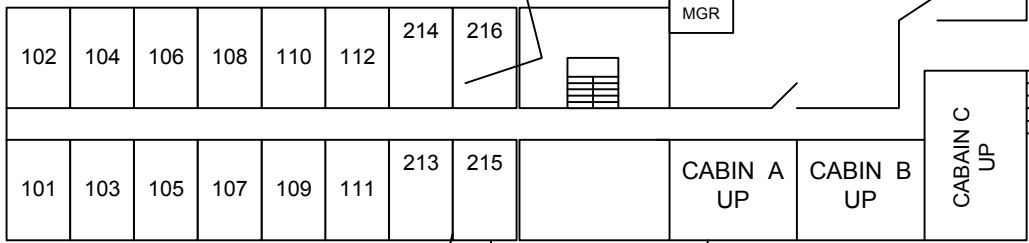

BEST WESTERN OAKTREE INN

(2 STORY)

13333 STEMMONS

CABIN "D"

CLUB UP
KITCHEN DOWN

MGR

CABIN A
UP

CABIN B
UP

CABIN C
UP

DESK/LOBBY

DINNING DOWN

GAS CUT-OFF
FOR KITCHEN

WALKWAY

I 35 W. SERVICE RD.

ONE WAY