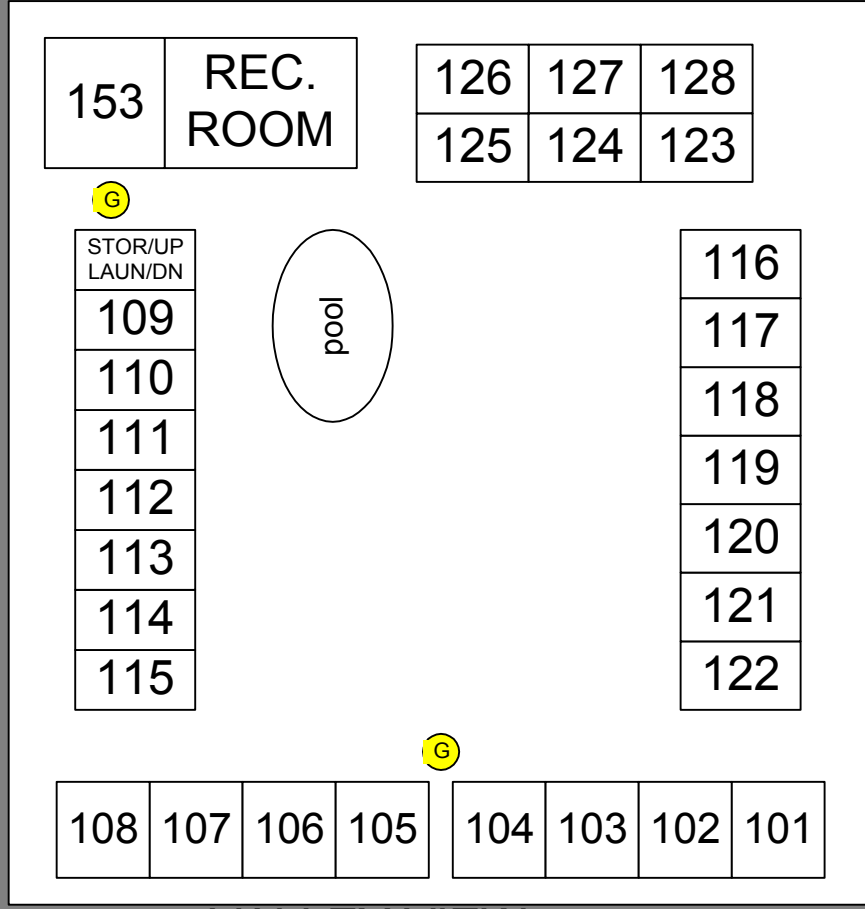

G ---GAS CUT-OFFS

LONDON SQUARE APARTMENTS
4030 VALLEY VIEW

DITCH

VALLEY VIEW