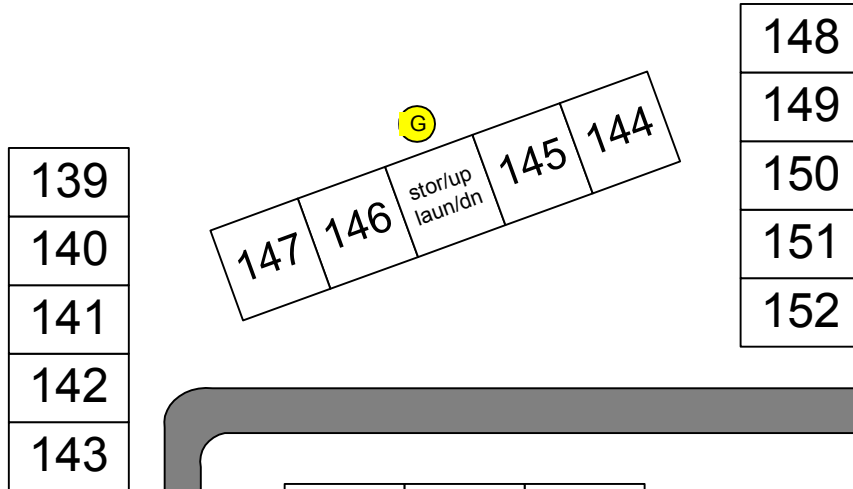

G ---GAS CUT-OFFS

LONDON SQUARE APARTMENTS
4030 VALLEY VIEW

DITCH

VALLEY VIEW