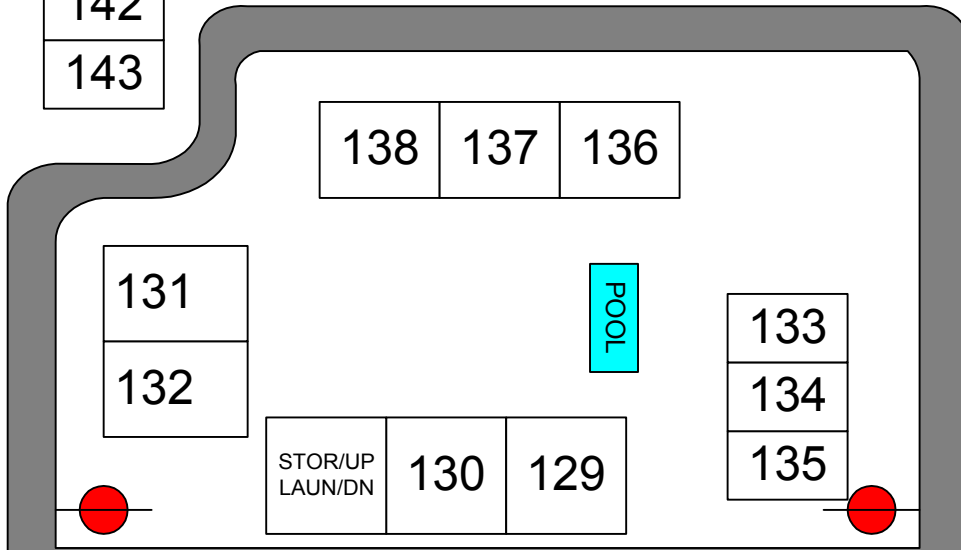

G ---GAS CUT-OFFS

LONDON SQUARE APARTMENTS
4030 VALLEY VIEW

DITCH

VALLEY VIEW