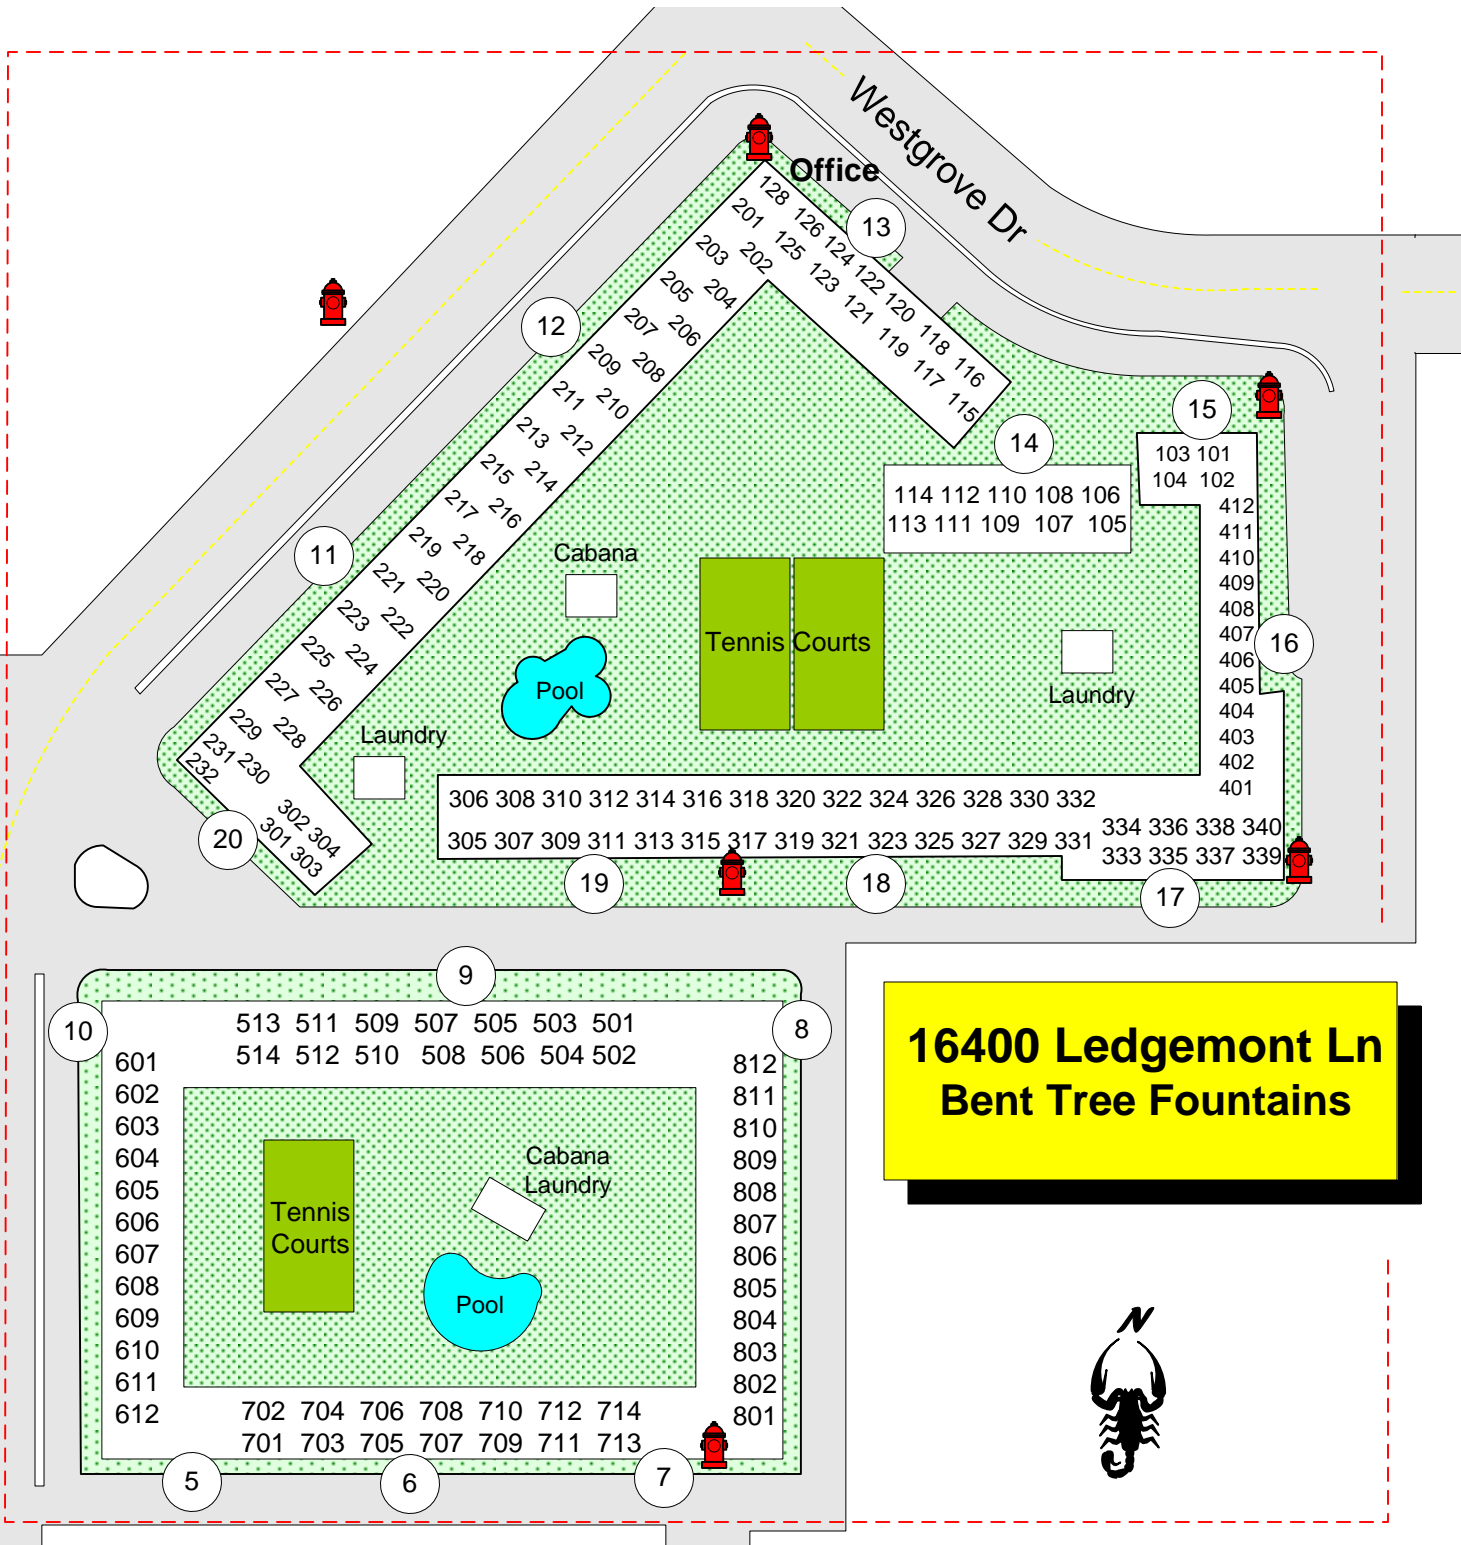

# Addison!

FIRE DEPARTMENT  
OPERATIONS  
DIVISION

## 16351 Ledgemont Ln Bent Tree Fountains

Ledgemont Ln

## 16400 Ledgemont Ln Bent Tree Fountains