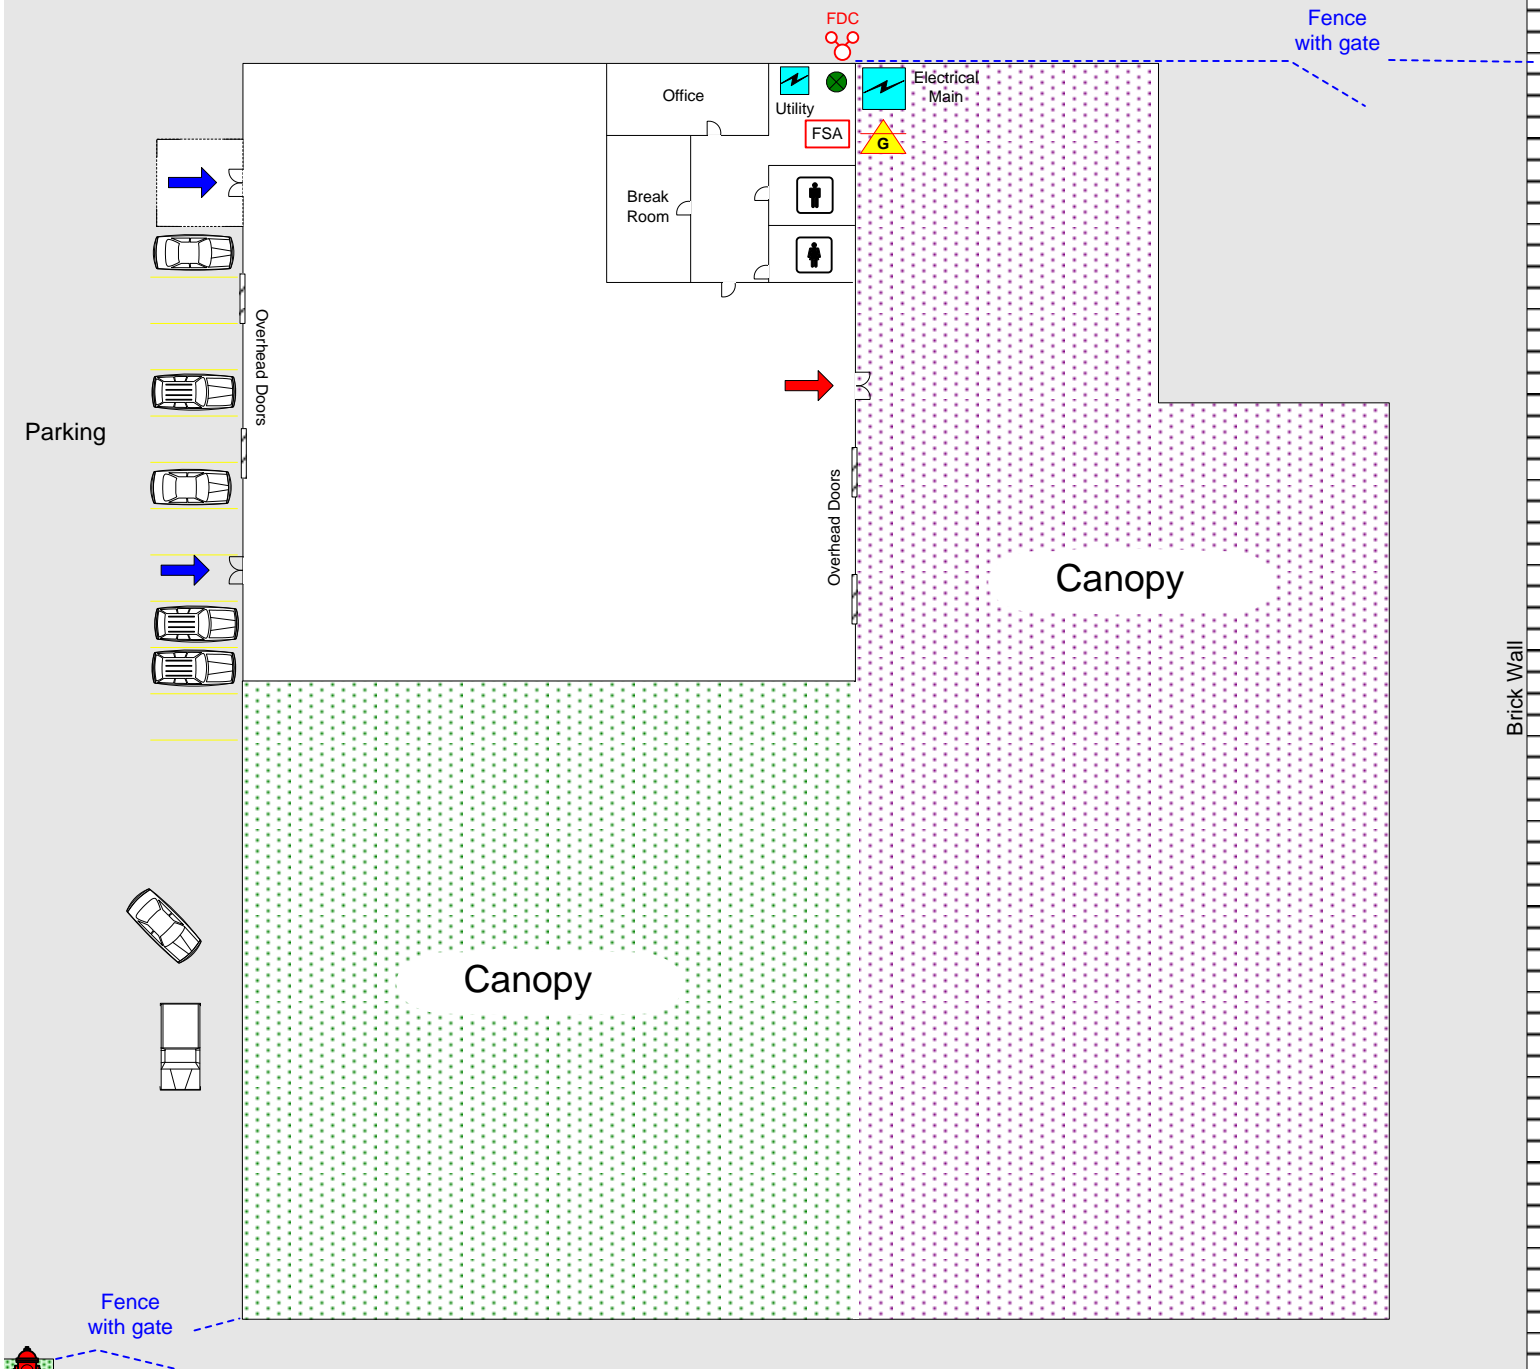

# 14120 Marsh Ln Calloway's Nursery

Exposure  
(retail)

← To Marsh Ln

	FIRE ALARM PANEL		SPRINKLER RISER		FIRE HYDRANT
	FIRE DEPT. CONNECTION		MAIN WATER SHUTOFF		KNOX BOX
	ENTRANCE / EXIT		ELECTRICAL MAIN		ROOF ACCESS
	EXIT		GAS SHUTOFF VALVE		

*Addison!*

FIRE DEPARTMENT  
OPERATIONS  
DIVISION

DRAWING BY:  
RAY YAGER  
9/20/04

Brick Wall