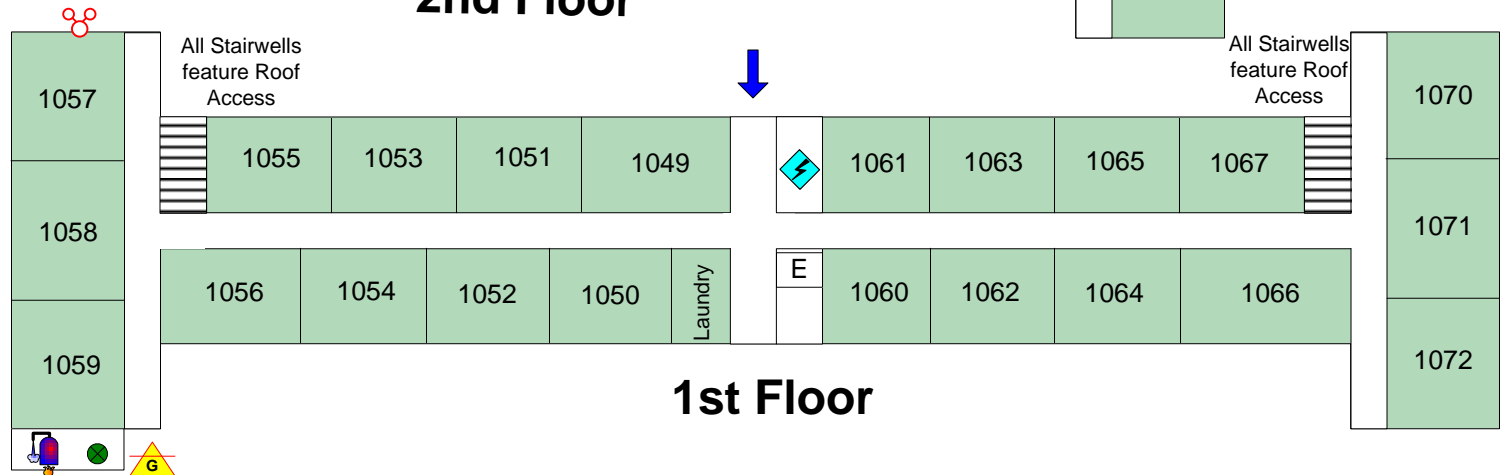

15130 Marsh Ln Budget Suites of America Building C Floor Plans

	ENTRANCE/ EXIT		STAIRS		Boiler
	FIRE ALARM PANEL		SPRINKLER ISOLATION VALVE		
	FIRE DEPT. CONNECTION		ELECTRICAL		
	STANDPIPE CONNECTION		Gas Shutoff		
	SPRINKLER RISER		MAIN WATER SHUTOFF		
	ELEVATOR		FIRE HYDRANT		

Drawing Symbols

Addison!
FIRE DEPARTMENT
OPERATIONS DIVISION