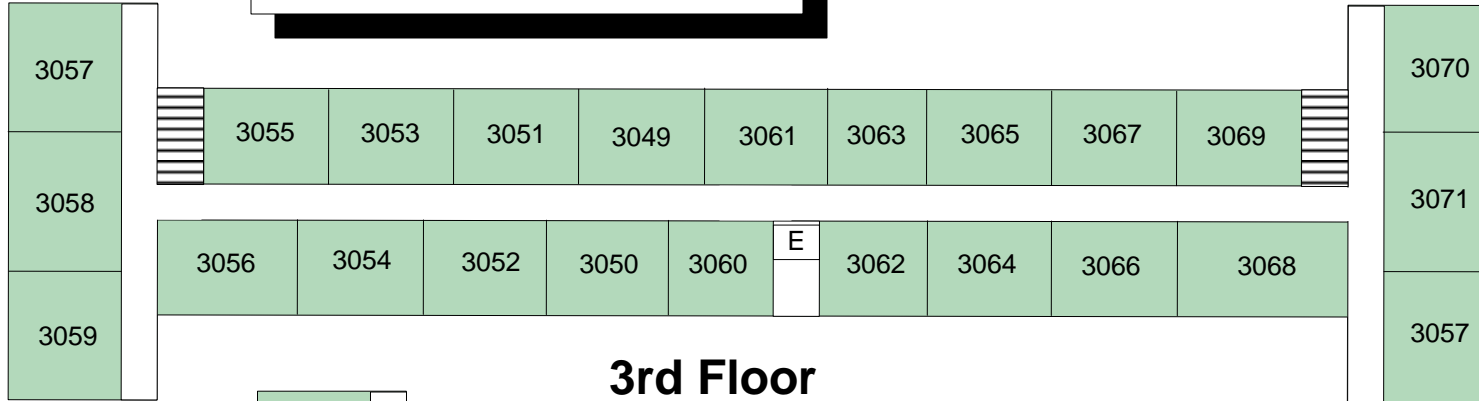

15130 Marsh Ln Budget Suites of America Building C Floor Plans

	ENTRANCE/ EXIT		STAIRS		Boiler
	FIRE ALARM PANEL		SPRINKLER ISOLATION VALVE		
	FIRE DEPT. CONNECTION		ELECTRICAL		
	STANDPIPE CONNECTION		Gas Shutoff		
	SPRINKLER RISER		MAIN WATER SHUTOFF		
	ELEVATOR		FIRE HYDRANT		

Drawing Symbols

Addison!
FIRE DEPARTMENT
OPERATIONS DIVISION