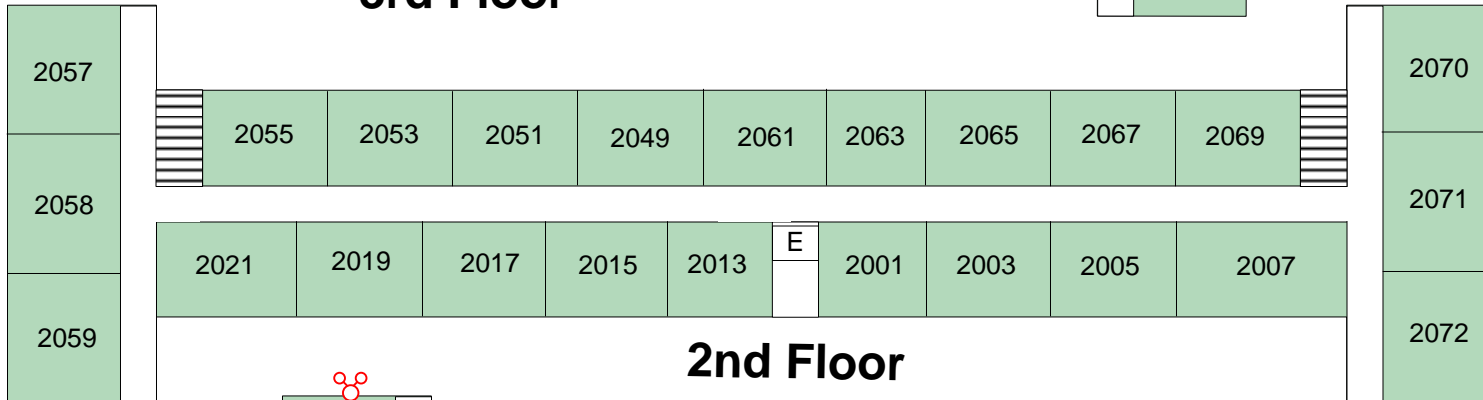

15130 Marsh Ln Budget Suites of America Building C Floor Plans

	ENTRANCE/ EXIT		STAIRS		Boiler
	FIRE ALARM PANEL		SPRINKLER ISOLATION VALVE		
	FIRE DEPT. CONNECTION		ELECTRICAL		
	STANDPIPE CONNECTION		Gas Shutoff		
	SPRINKLER RISER		MAIN WATER SHUTOFF		
	ELEVATOR		FIRE HYDRANT		

Drawing Symbols

Addison!
FIRE DEPARTMENT
OPERATIONS DIVISION