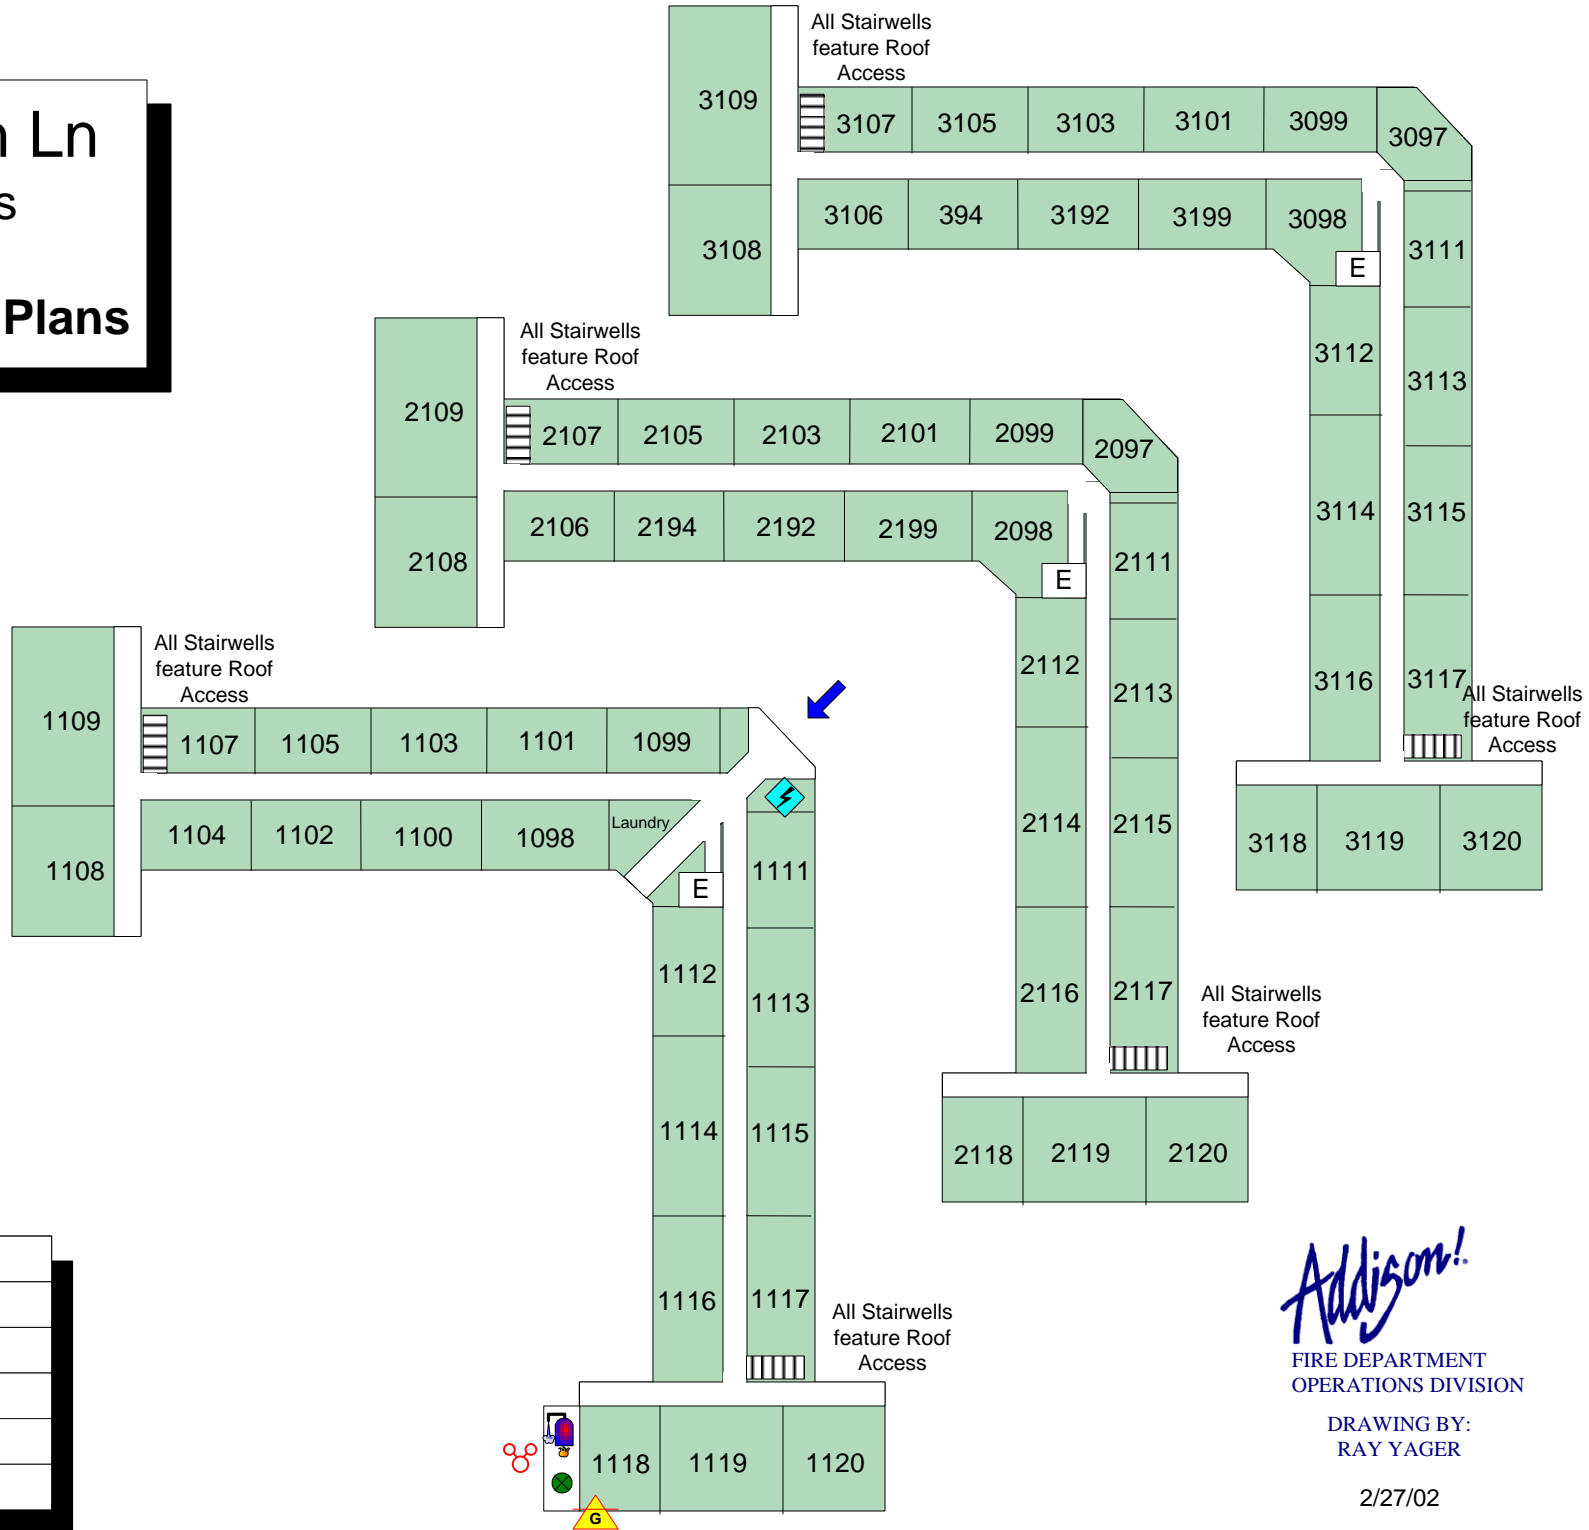

15130 Marsh Ln

Budget Suites of America

Building E Floor Plans

Drawing Symbols

	ENTRANCE/ EXIT		STAIRS		Boiler
	FIRE ALARM PANEL		SPRINKLER ISOLATION VALVE		
	FIRE DEPT. CONNECTION		ELECTRICAL		
	STANDPIPE CONNECTION		Gas Shutoff		
	SPRINKLER RISER		MAIN WATER SHUTOFF		
	ELEVATOR		FIRE HYDRANT		

Addison!
FIRE DEPARTMENT
OPERATIONS DIVISION

DRAWING BY:
RAY YAGER

2/27/02