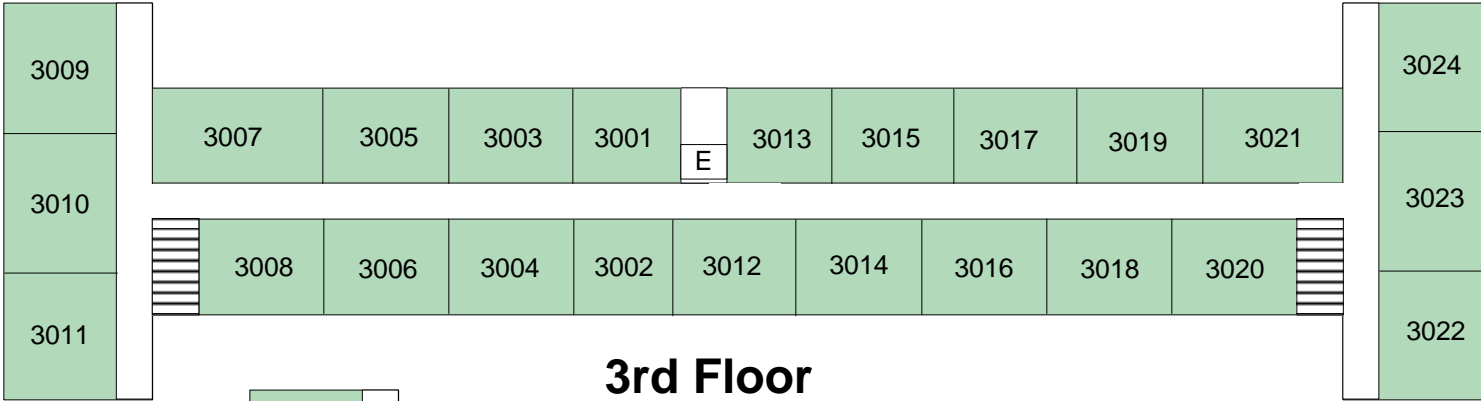

15130 Marsh Ln

Budget Suites of America

Building A Floor Plans

	ENTRANCE/EXIT		STAIRS		Boiler
	FIRE ALARM PANEL		SPRINKLER ISOLATION VALVE		
	FIRE DEPT. CONNECTION		ELECTRICAL		
	STANDPIPE CONNECTION		Gas Shutoff		
	SPRINKLER RISER		MAIN WATER SHUTOFF		
	ELEVATOR		FIRE HYDRANT		

Drawing Symbols

Addison!

FIRE DEPARTMENT
OPERATIONS DIVISION

DRAWING BY:
RAY YAGER

2/27/02