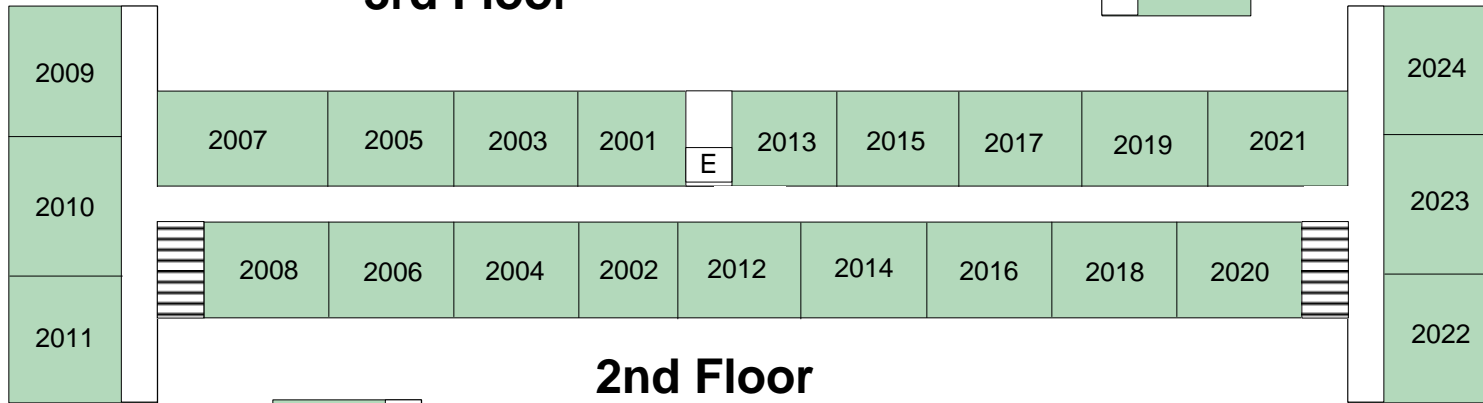

15130 Marsh Ln

Budget Suites of America

Building A Floor Plans

	ENTRANCE/EXIT		STAIRS		Boiler
	FIRE ALARM PANEL		SPRINKLER ISOLATION VALVE		
	FIRE DEPT. CONNECTION		ELECTRICAL		
	STANDPIPE CONNECTION		Gas Shutoff		
	SPRINKLER RISER		MAIN WATER SHUTOFF		
	ELEVATOR		FIRE HYDRANT		

Drawing Symbols

Addison!

FIRE DEPARTMENT
OPERATIONS DIVISION

DRAWING BY:
RAY YAGER

2/27/02