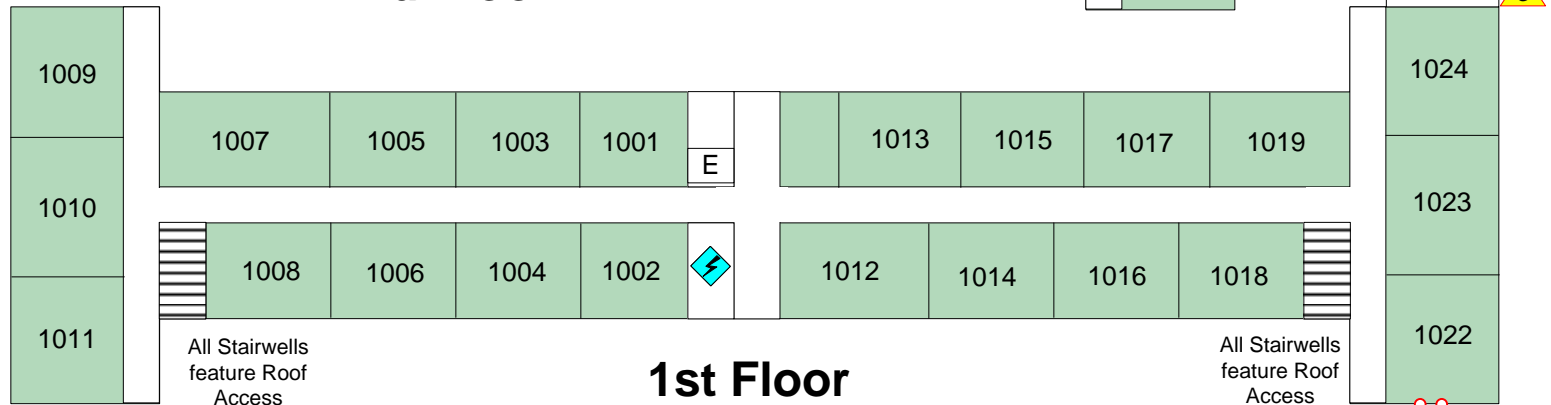

15130 Marsh Ln

Budget Suites of America

Building A Floor Plans

	ENTRANCE/EXIT		STAIRS		Boiler
	FIRE ALARM PANEL		SPRINKLER ISOLATION VALVE		
	FIRE DEPT. CONNECTION		ELECTRICAL		
	STANDPIPE CONNECTION		Gas Shutoff		
	SPRINKLER RISER		MAIN WATER SHUTOFF		
	ELEVATOR		FIRE HYDRANT		

Drawing Symbols

Addison!

FIRE DEPARTMENT
OPERATIONS DIVISION

DRAWING BY:
RAY YAGER

2/27/02