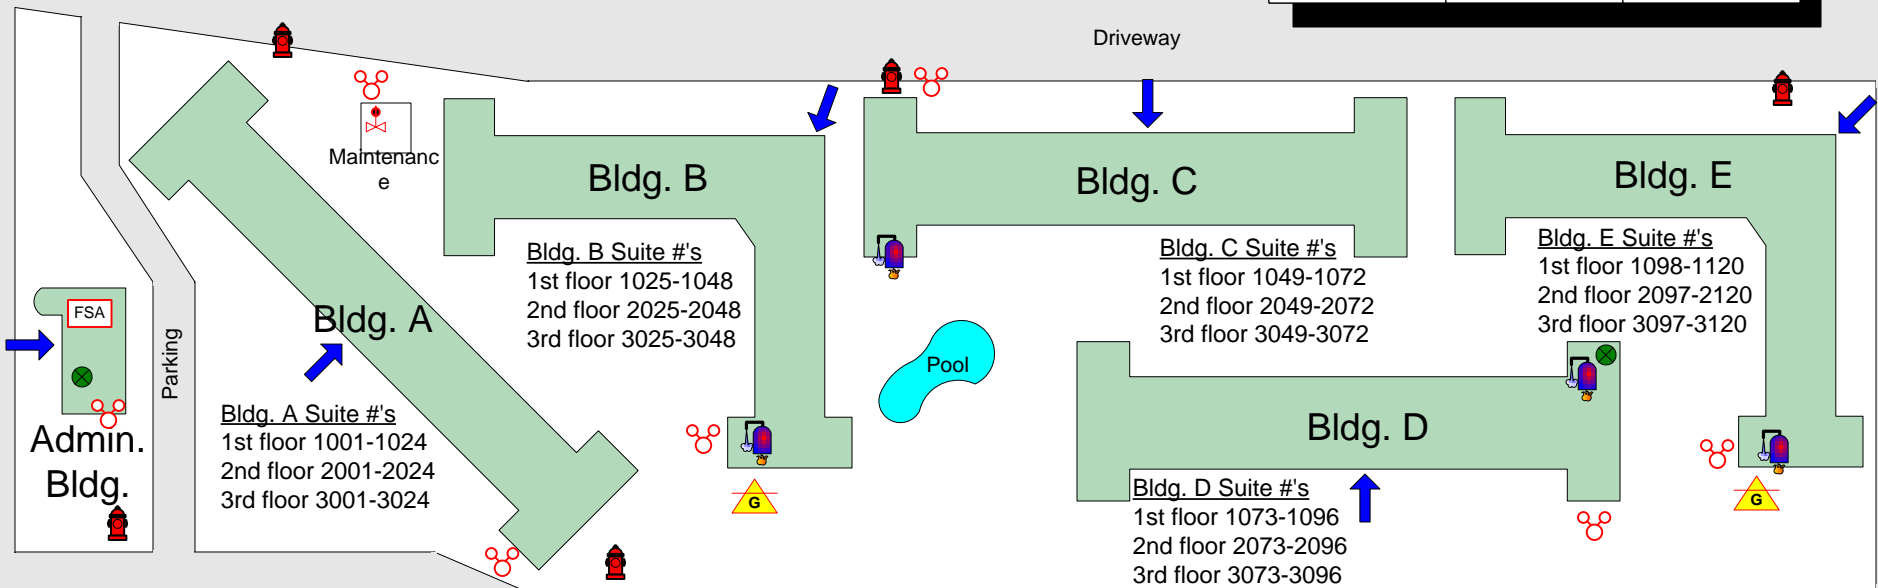

15130 Marsh Ln
Budget Suites
of America

Realty Rd

Drawing Symbols

	ENTRANCE/ EXIT		STAIRS		Boiler
	FIRE ALARM PANEL		SPRINKLER ISOLATION VALVE		
	FIRE DEPT. CONNECTION		ELECTRICAL		
	STANDPIPE CONNECTION		Gas Shutoff		
	SPRINKLER RISER		MAIN WATER SHUTOFF		
	ELEVATOR		FIRE HYDRANT		

Marsh Ln

Driveway

Business Dr

Driveway

Addison!

FIRE DEPARTMENT
OPERATIONS DIVISION

DRAWING BY:
RAY YAGER

2/27/02

Gas
Station

Retail Strip Center

McDonald's

Beltline Rd