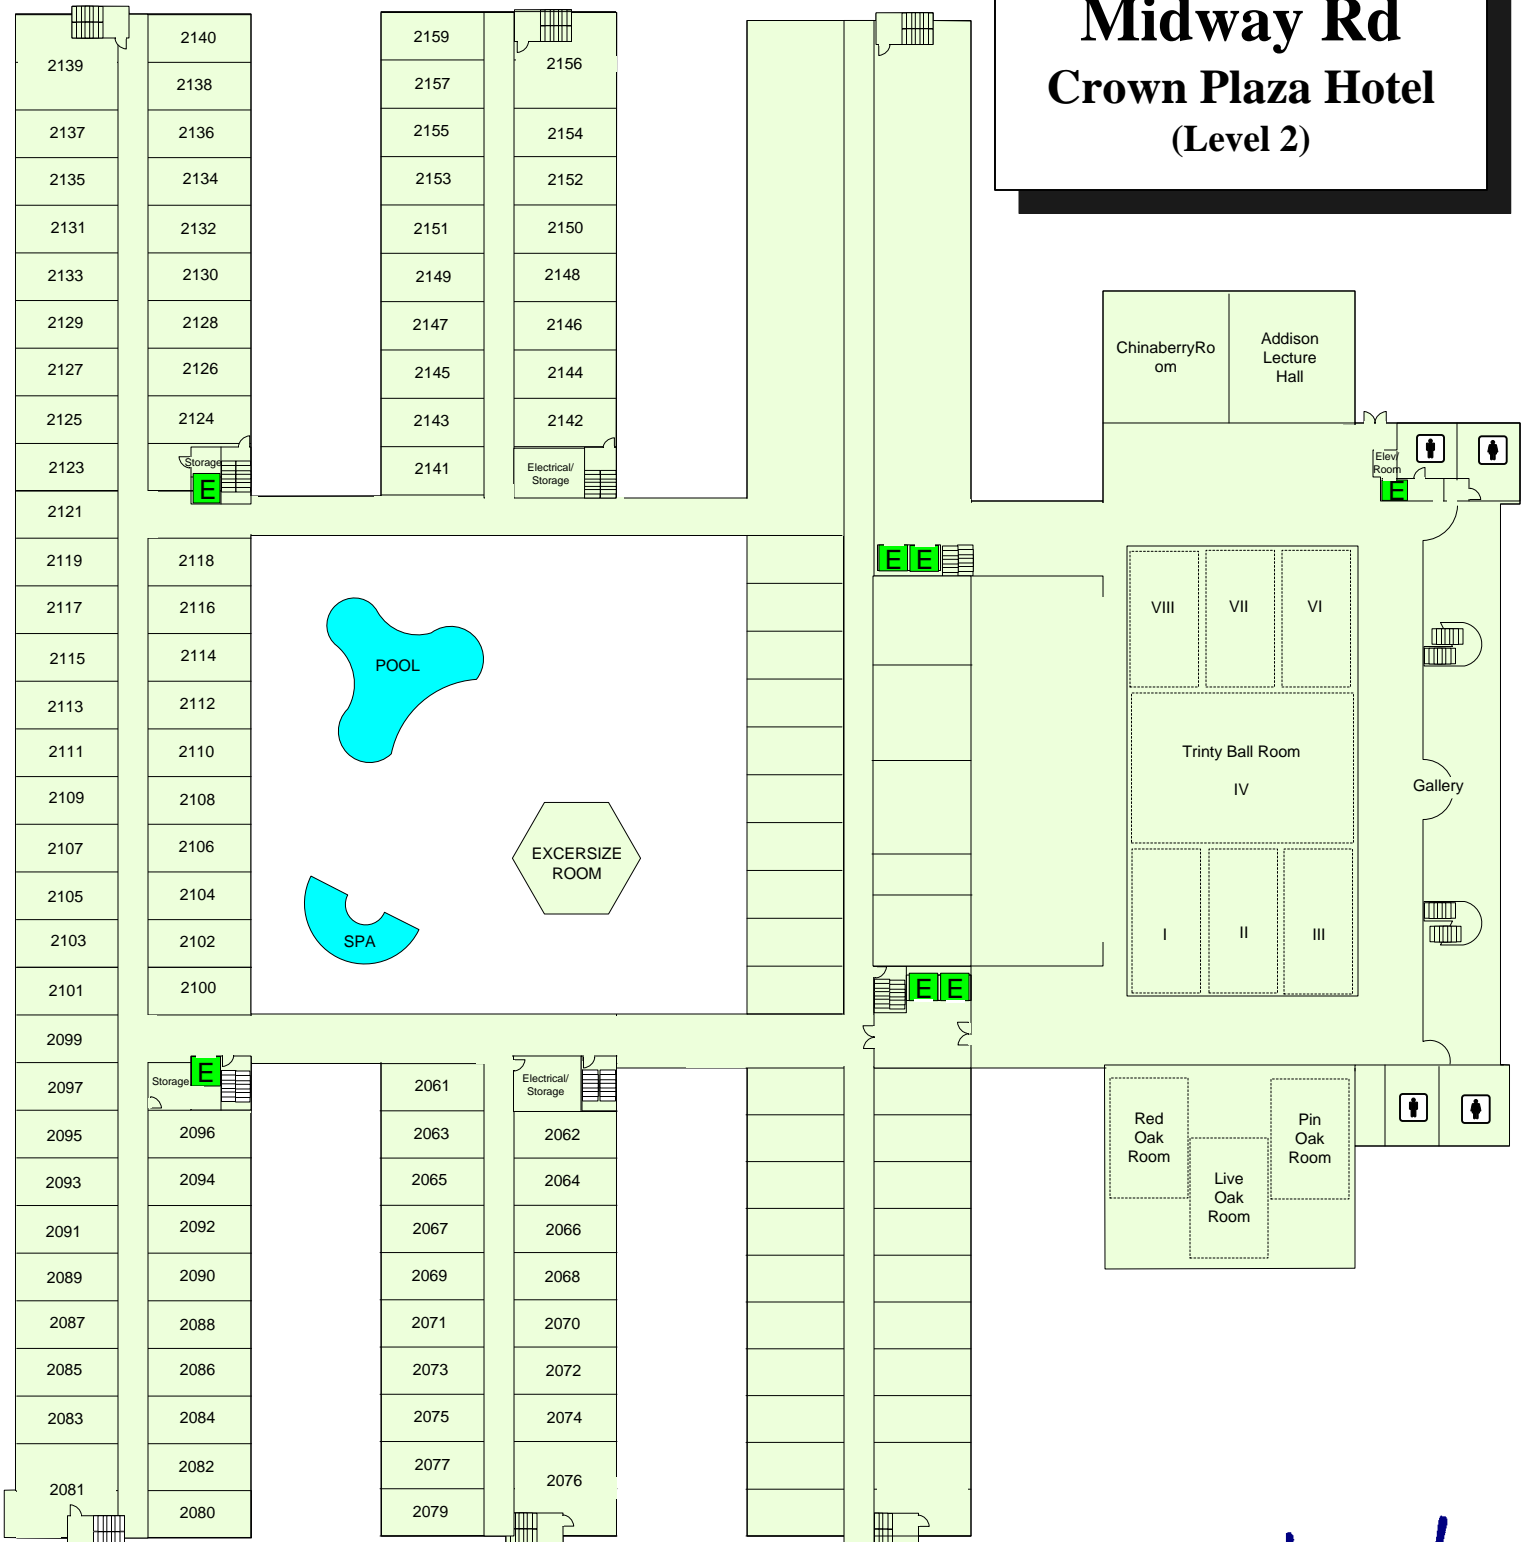

14315 Midway Rd Crown Plaza Hotel (Level 2)

FSA	FIRE ALARM PANEL	SPRINKLER RISER	FIRE HYDRANT	ENTRANCE/EXIT
FIRE DEPT. CONNECTION	MAIN WATER SHUTOFF	STANDPIPE CONNECTION	EXIT	
ELECTRICAL MAIN	ELEVATOR	HEAT DETECTOR		
GAS SHUTOFF VALVE	STAIRS	SMOKE DETECTOR		