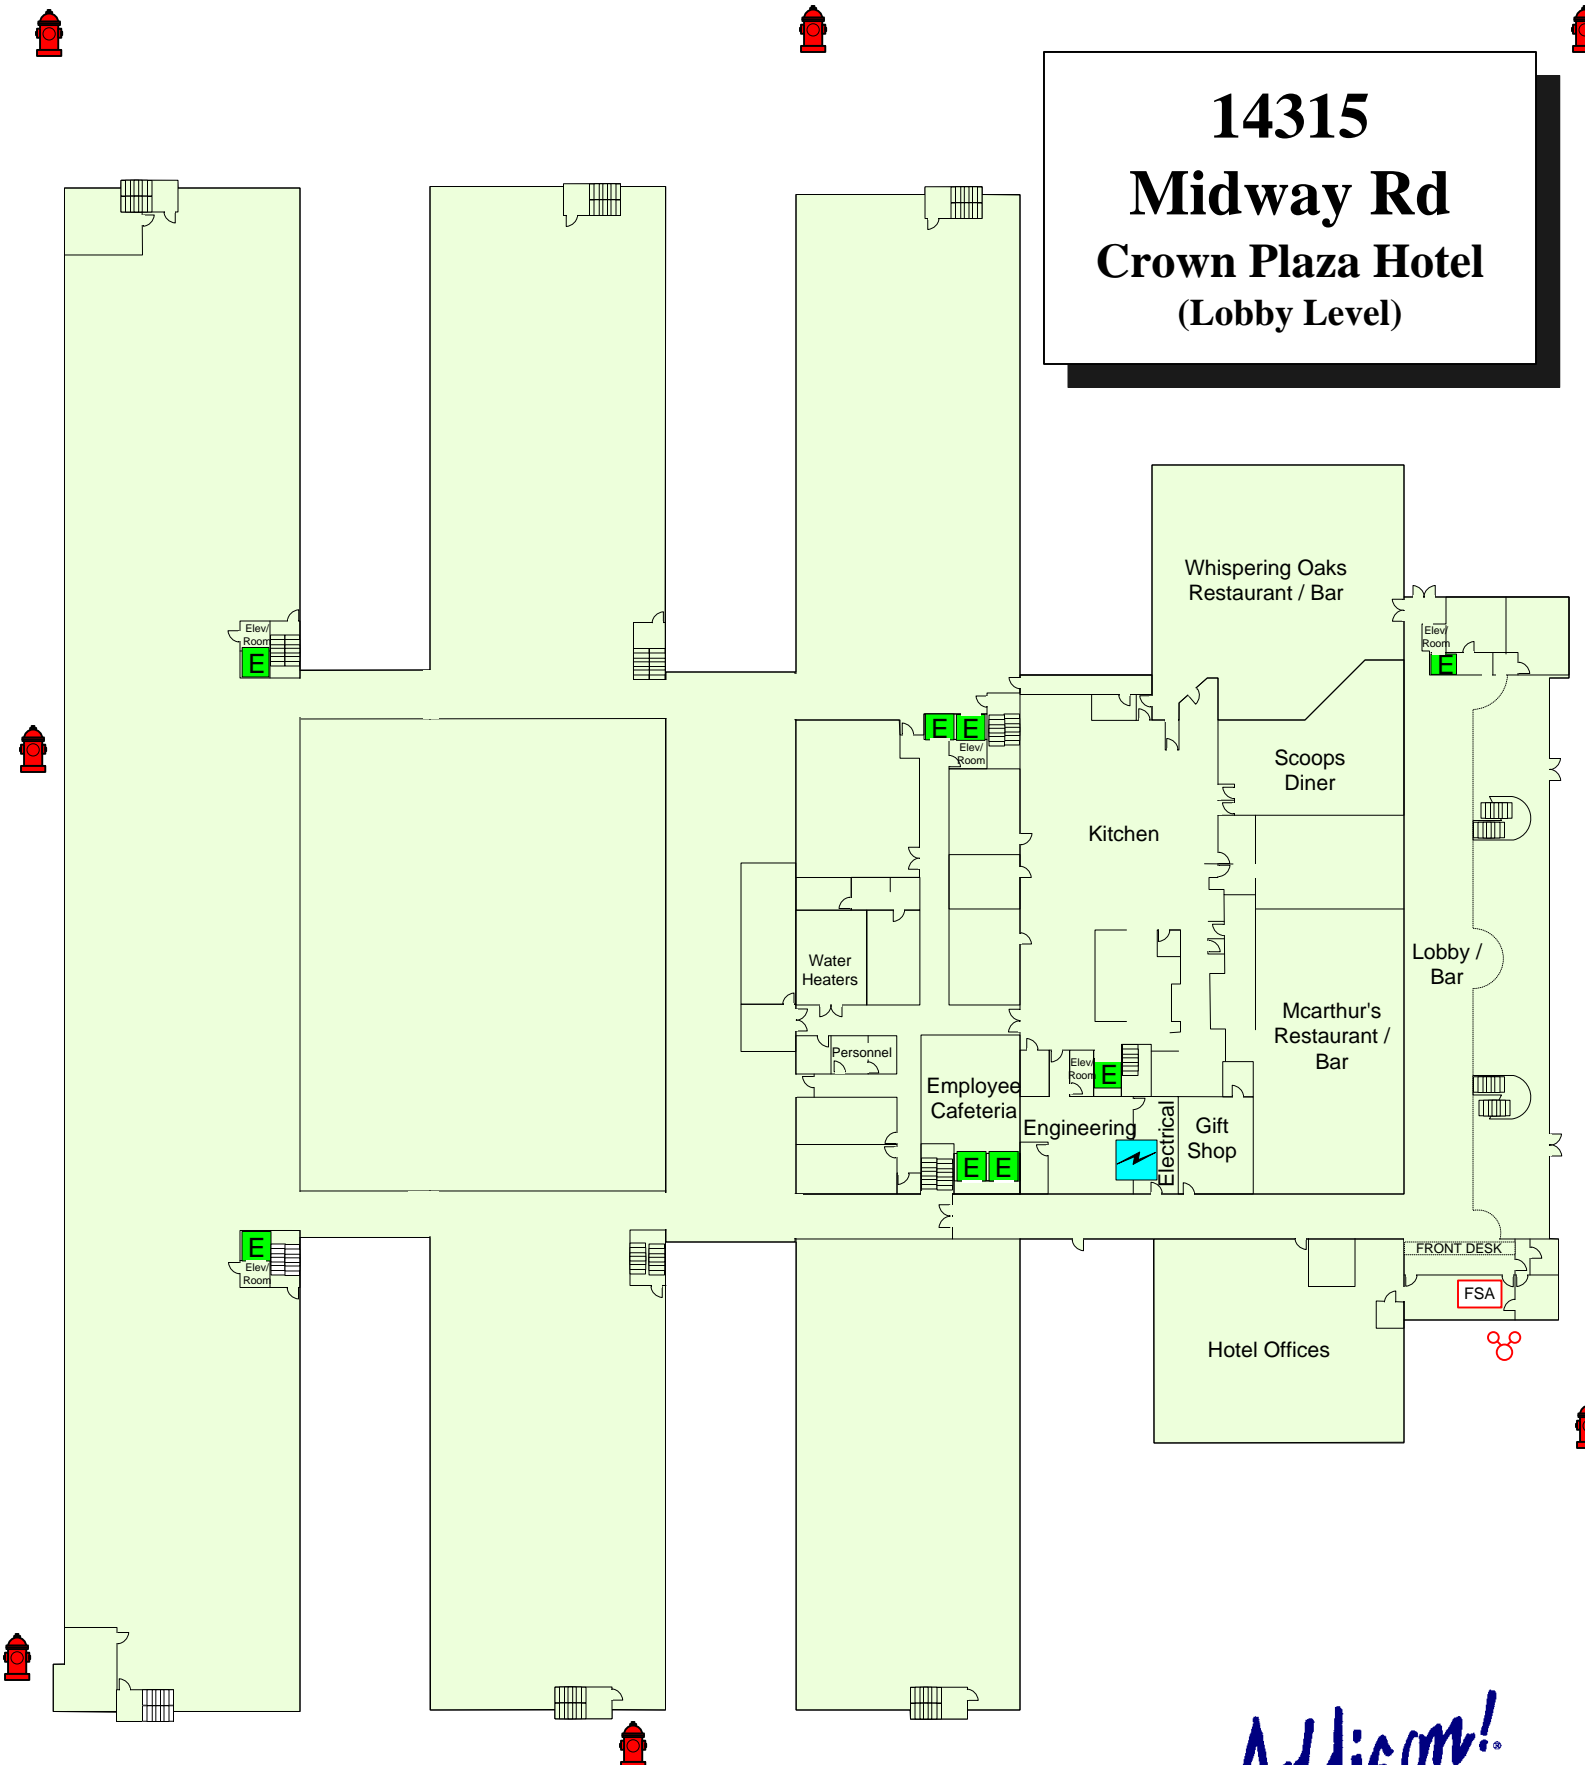

14315 Midway Rd Crown Plaza Hotel (Lobby Level)

FIRE ALARM PANEL	SPRINKLER RISER	FIRE HYDRANT	ENTRANCE/EXIT
FIRE DEPT. CONNECTION	MAIN WATER SHUTOFF	STANDPIPE CONNECTION	EXIT
ELECTRICAL MAIN	ELEVATOR	HEAT DETECTOR	
GAS SHUTOFF VALVE	STAIRS	SMOKE DETECTOR	