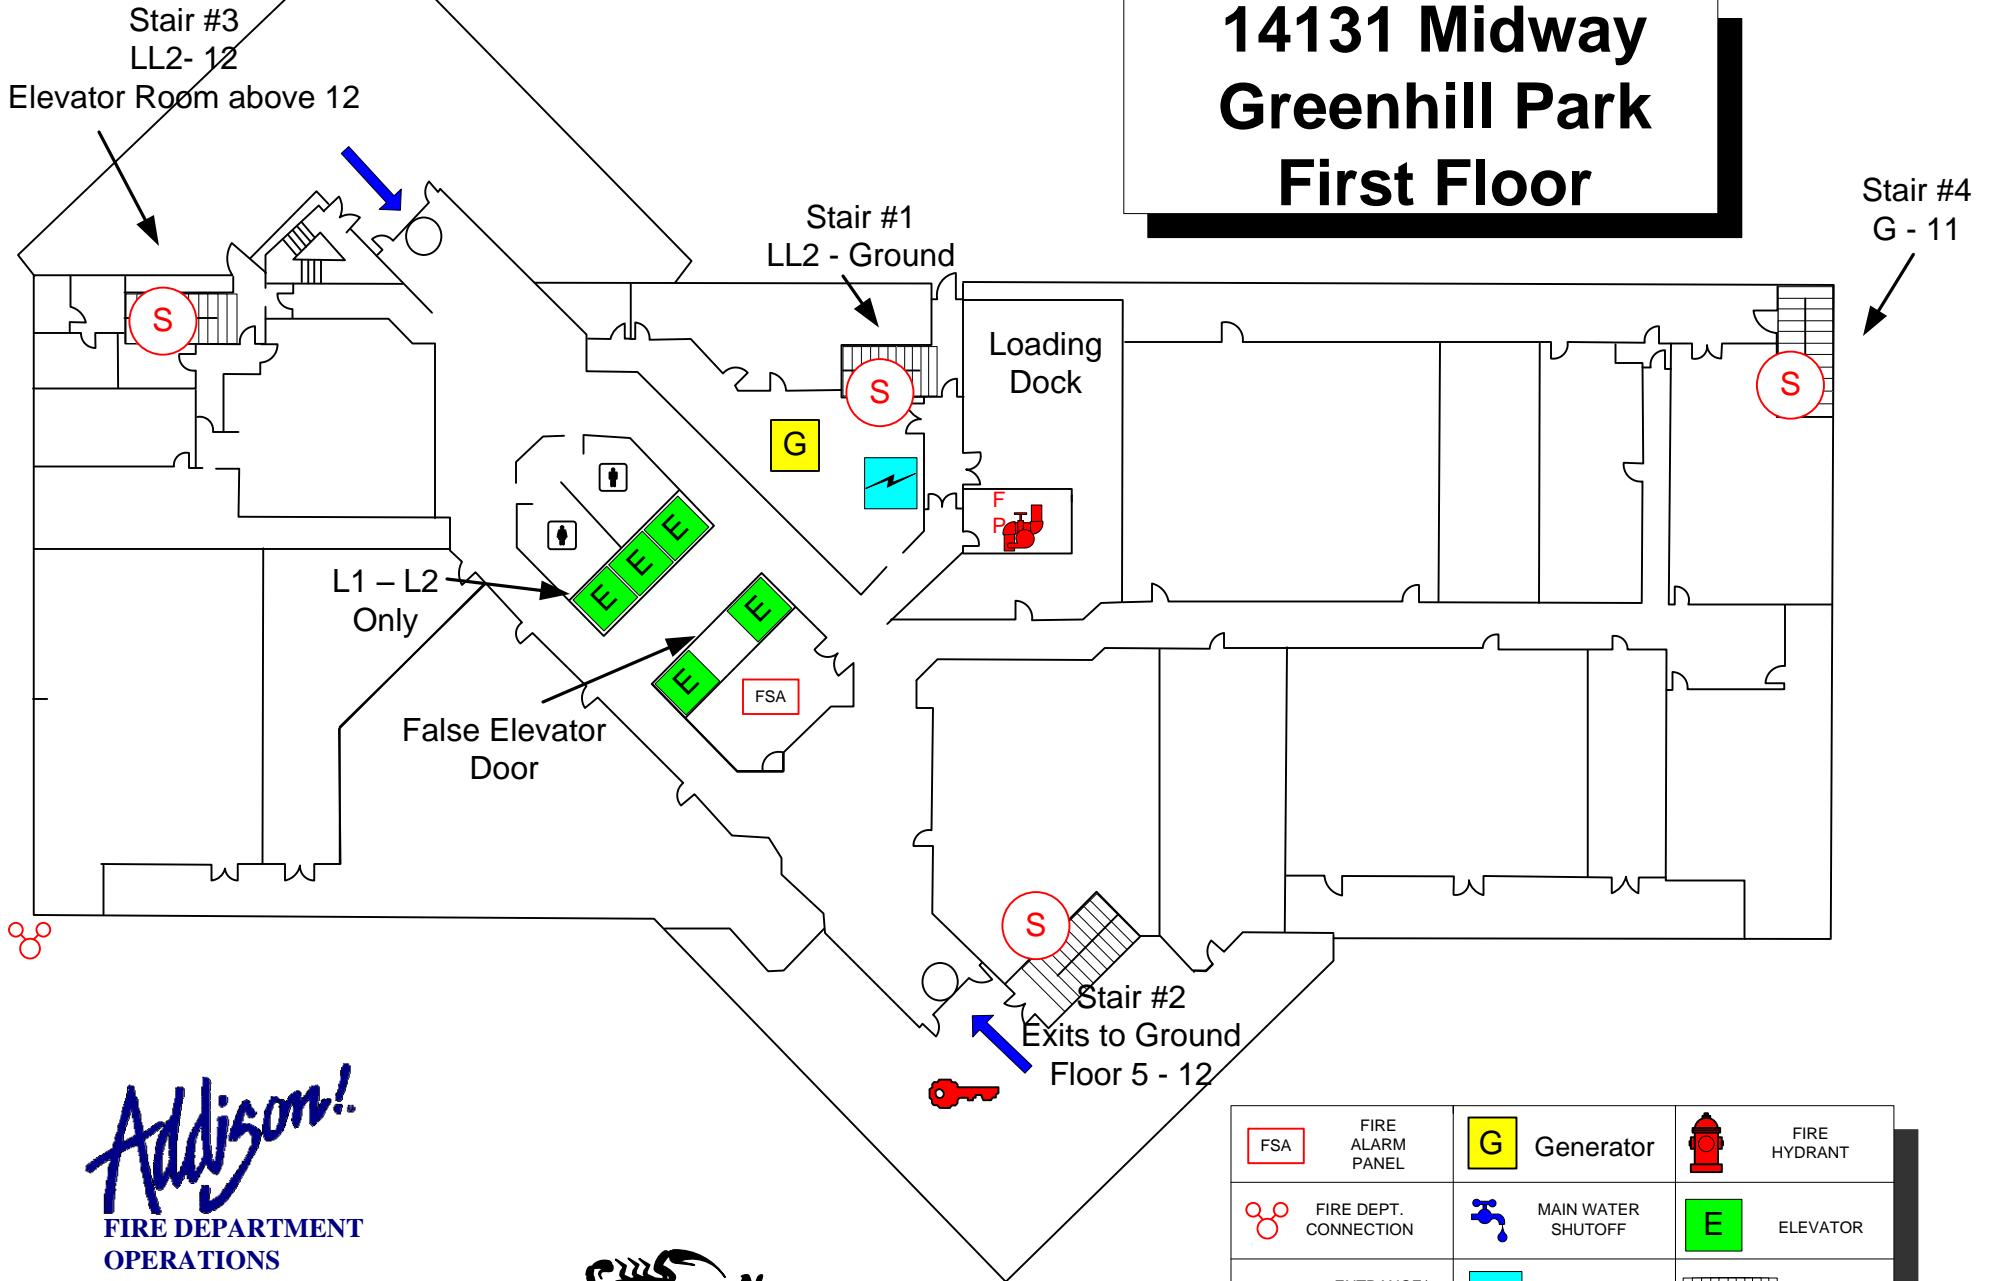

# 14131 Midway Greenhill Park First Floor

**Addison!**  
FIRE DEPARTMENT  
OPERATIONS  
DIVISION

FSA	FIRE ALARM PANEL	G	Generator		FIRE HYDRANT
	FIRE DEPT. CONNECTION		MAIN WATER SHUTOFF		ELEVATOR
	ENTRANCE/EXIT		ELECTRICAL MAIN		STAIRS
	KNOX BOX		Fire Pump		STANDPIPE CONNECTION