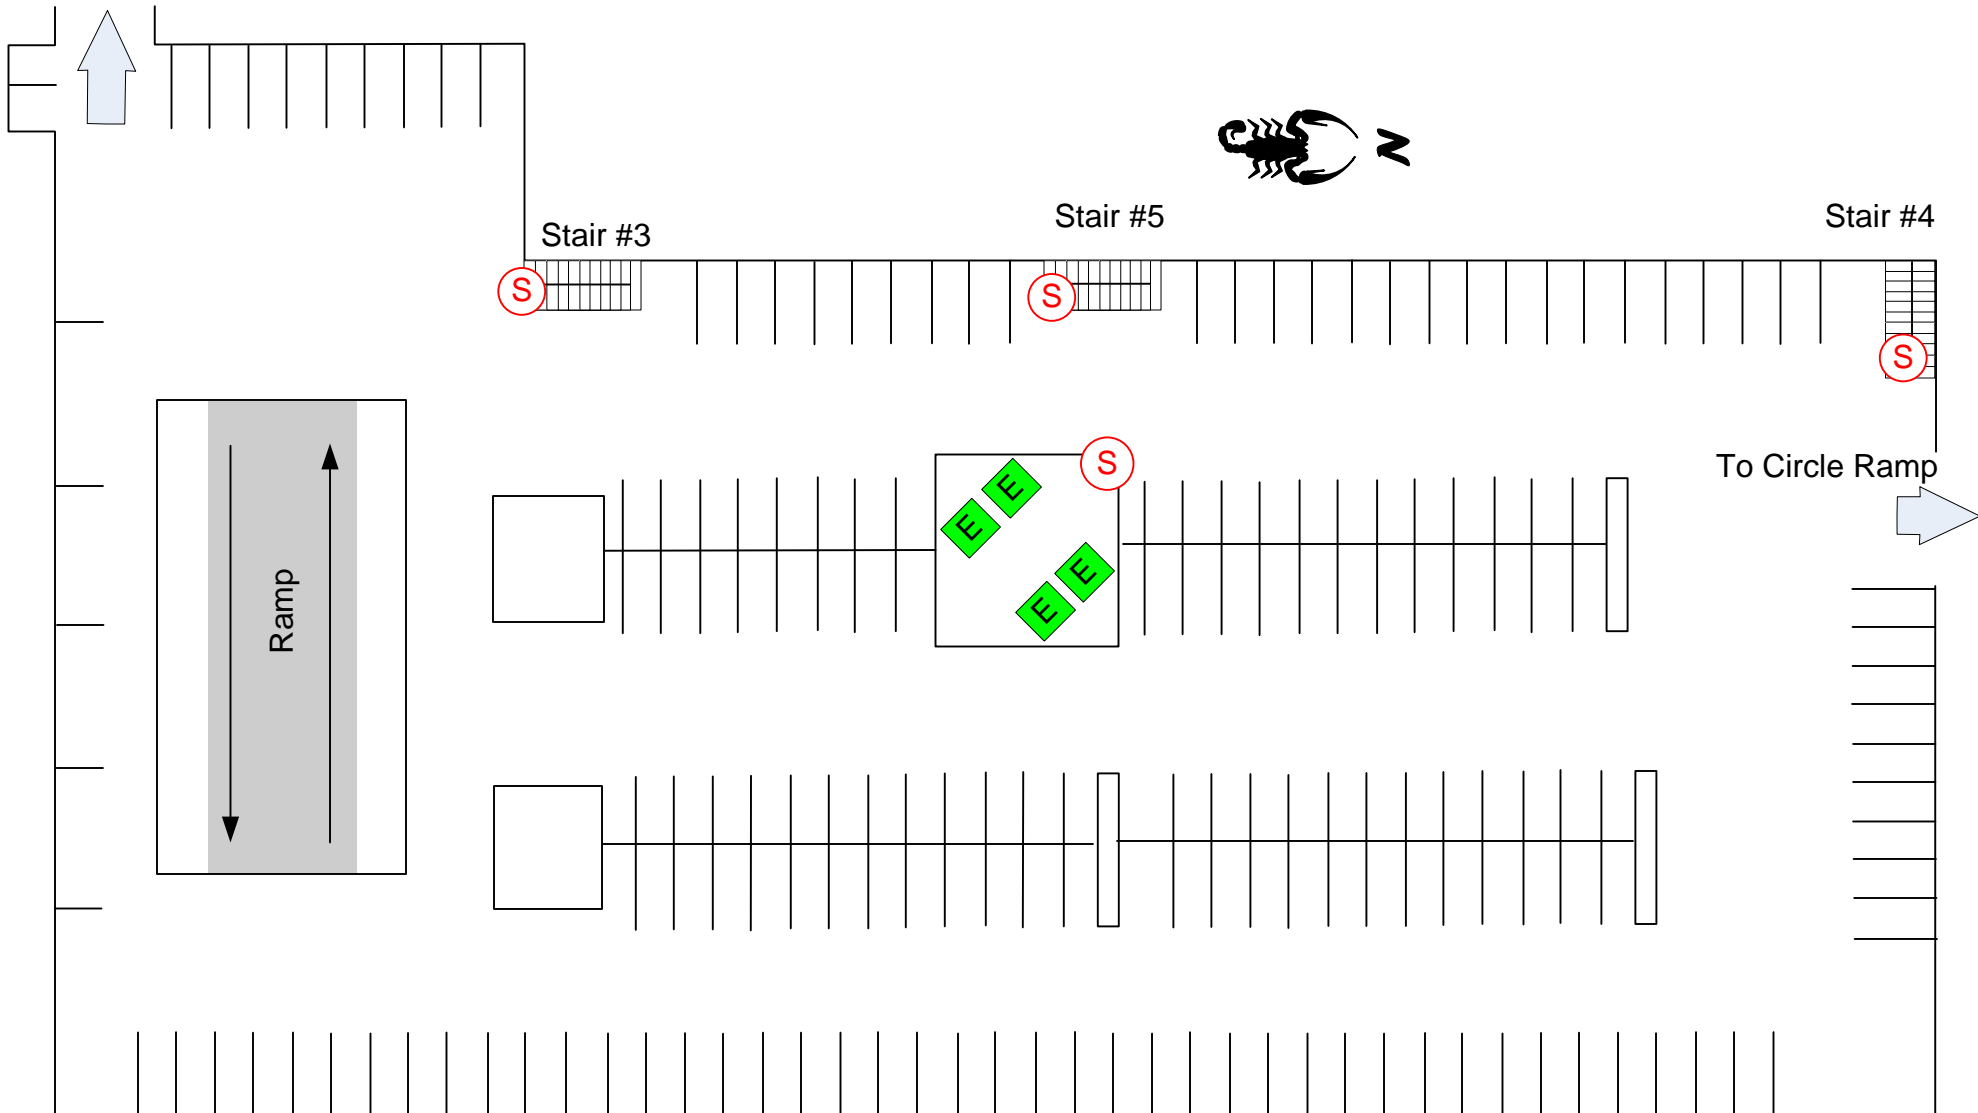

To Garden Offices

**FIRE DEPARTMENT  
OPERATIONS  
DIVISION**

FSA	FIRE ALARM PANEL	SPRINKLER RISER	FIRE HYDRANT
FIRE DEPT. CONNECTION	MAIN WATER SHUTOFF	Hazardous Materials	
ENTRANCE / EXIT	ELECTRICAL MAIN	STAIRS	
KNOX BOX	ELEVATOR	STANDPIPE CONNECTION	

**14131 Midway  
Greenhill Park  
Parking Lower Level 1**