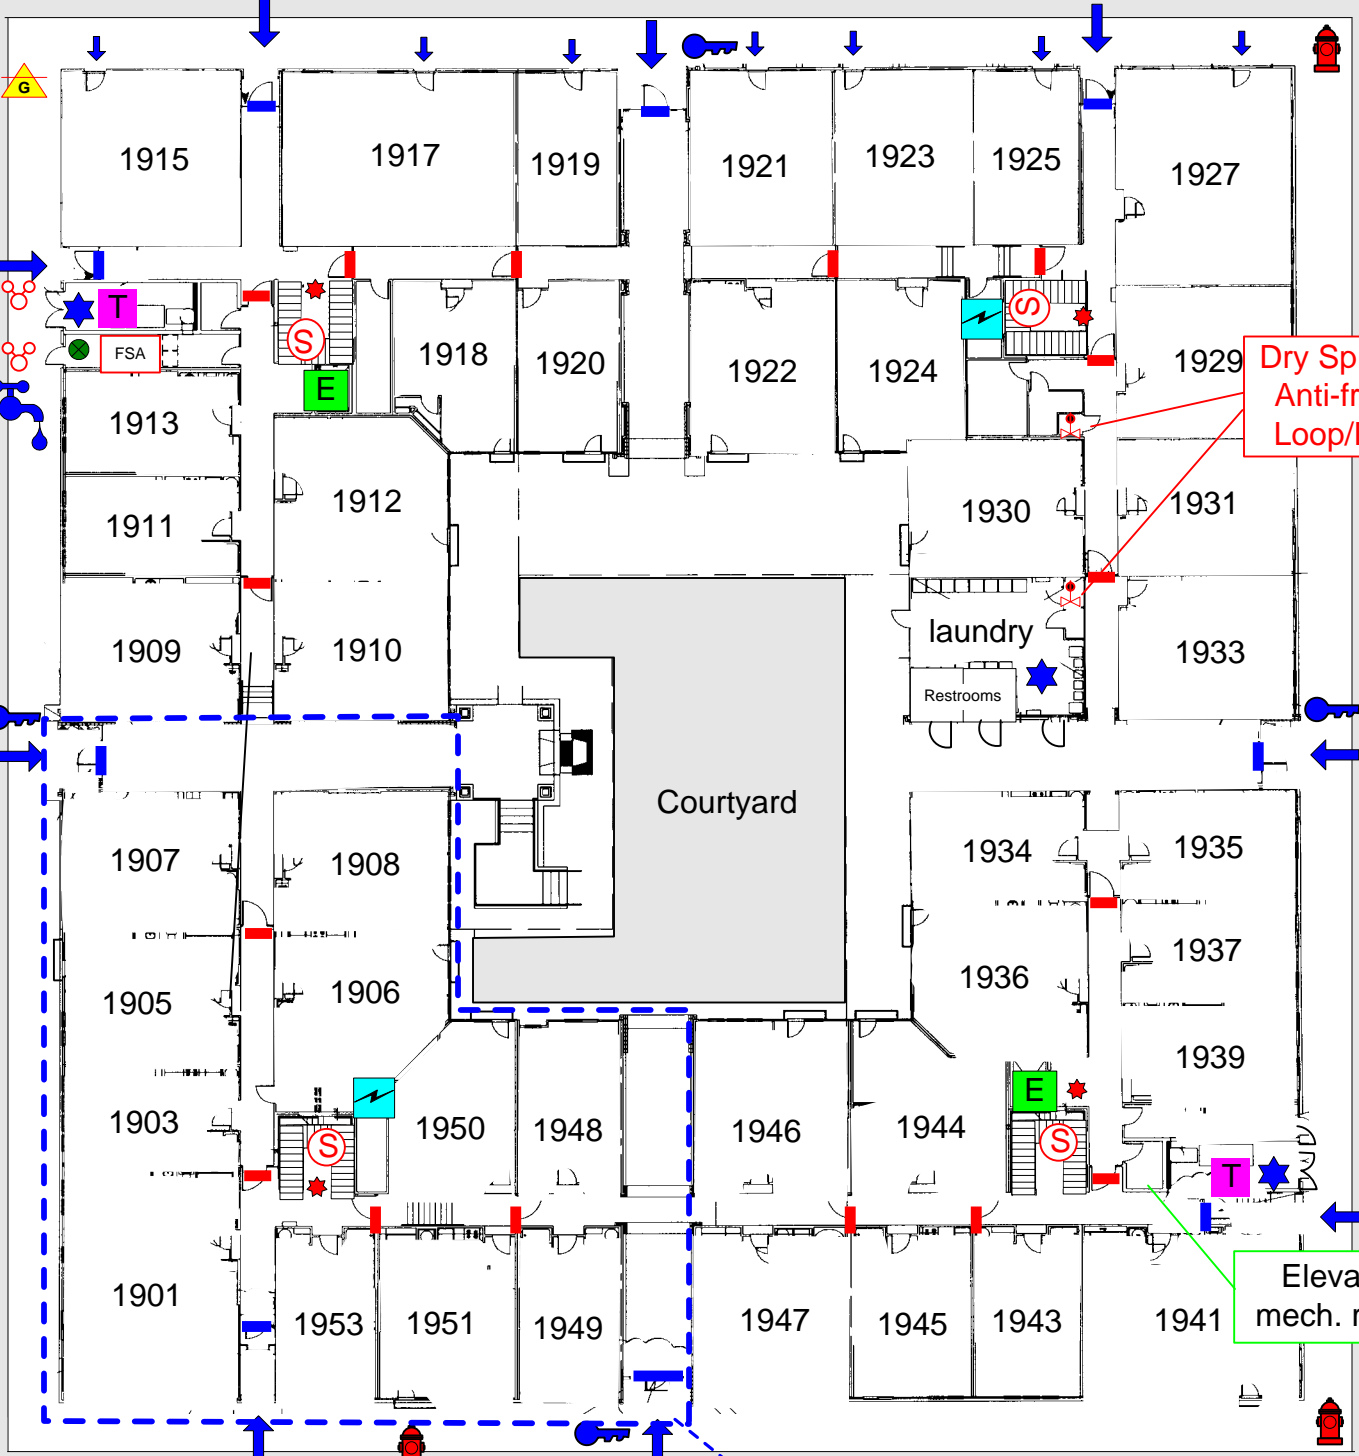

Goodman

Artist way

Paschal

Morris

Dry Sprinkler  
Anti-freeze  
Loop/Drain

Elevator  
mech. room

**4915 Morris  
Ground Floor**

FIRE ALARM PANEL	SPRINKLER RISER	FIRE HYDRANT	ENTRANCE / EXIT	ELECTRONIC GATE
FIRE DEPT. CONNECTION	MAIN WATER SHUTOFF	STANDPIPE CONNECTION	SPRINKLER ISOLATION VALVE	FIRE DOOR
KNOX SWITCH	ELECTRICAL MAIN	ELEVATOR	HEAT DETECTOR	TRASH CHUTE
KNOX BOX	GAS SHUTOFF VALVE	STAIRS	SMOKE DETECTOR	