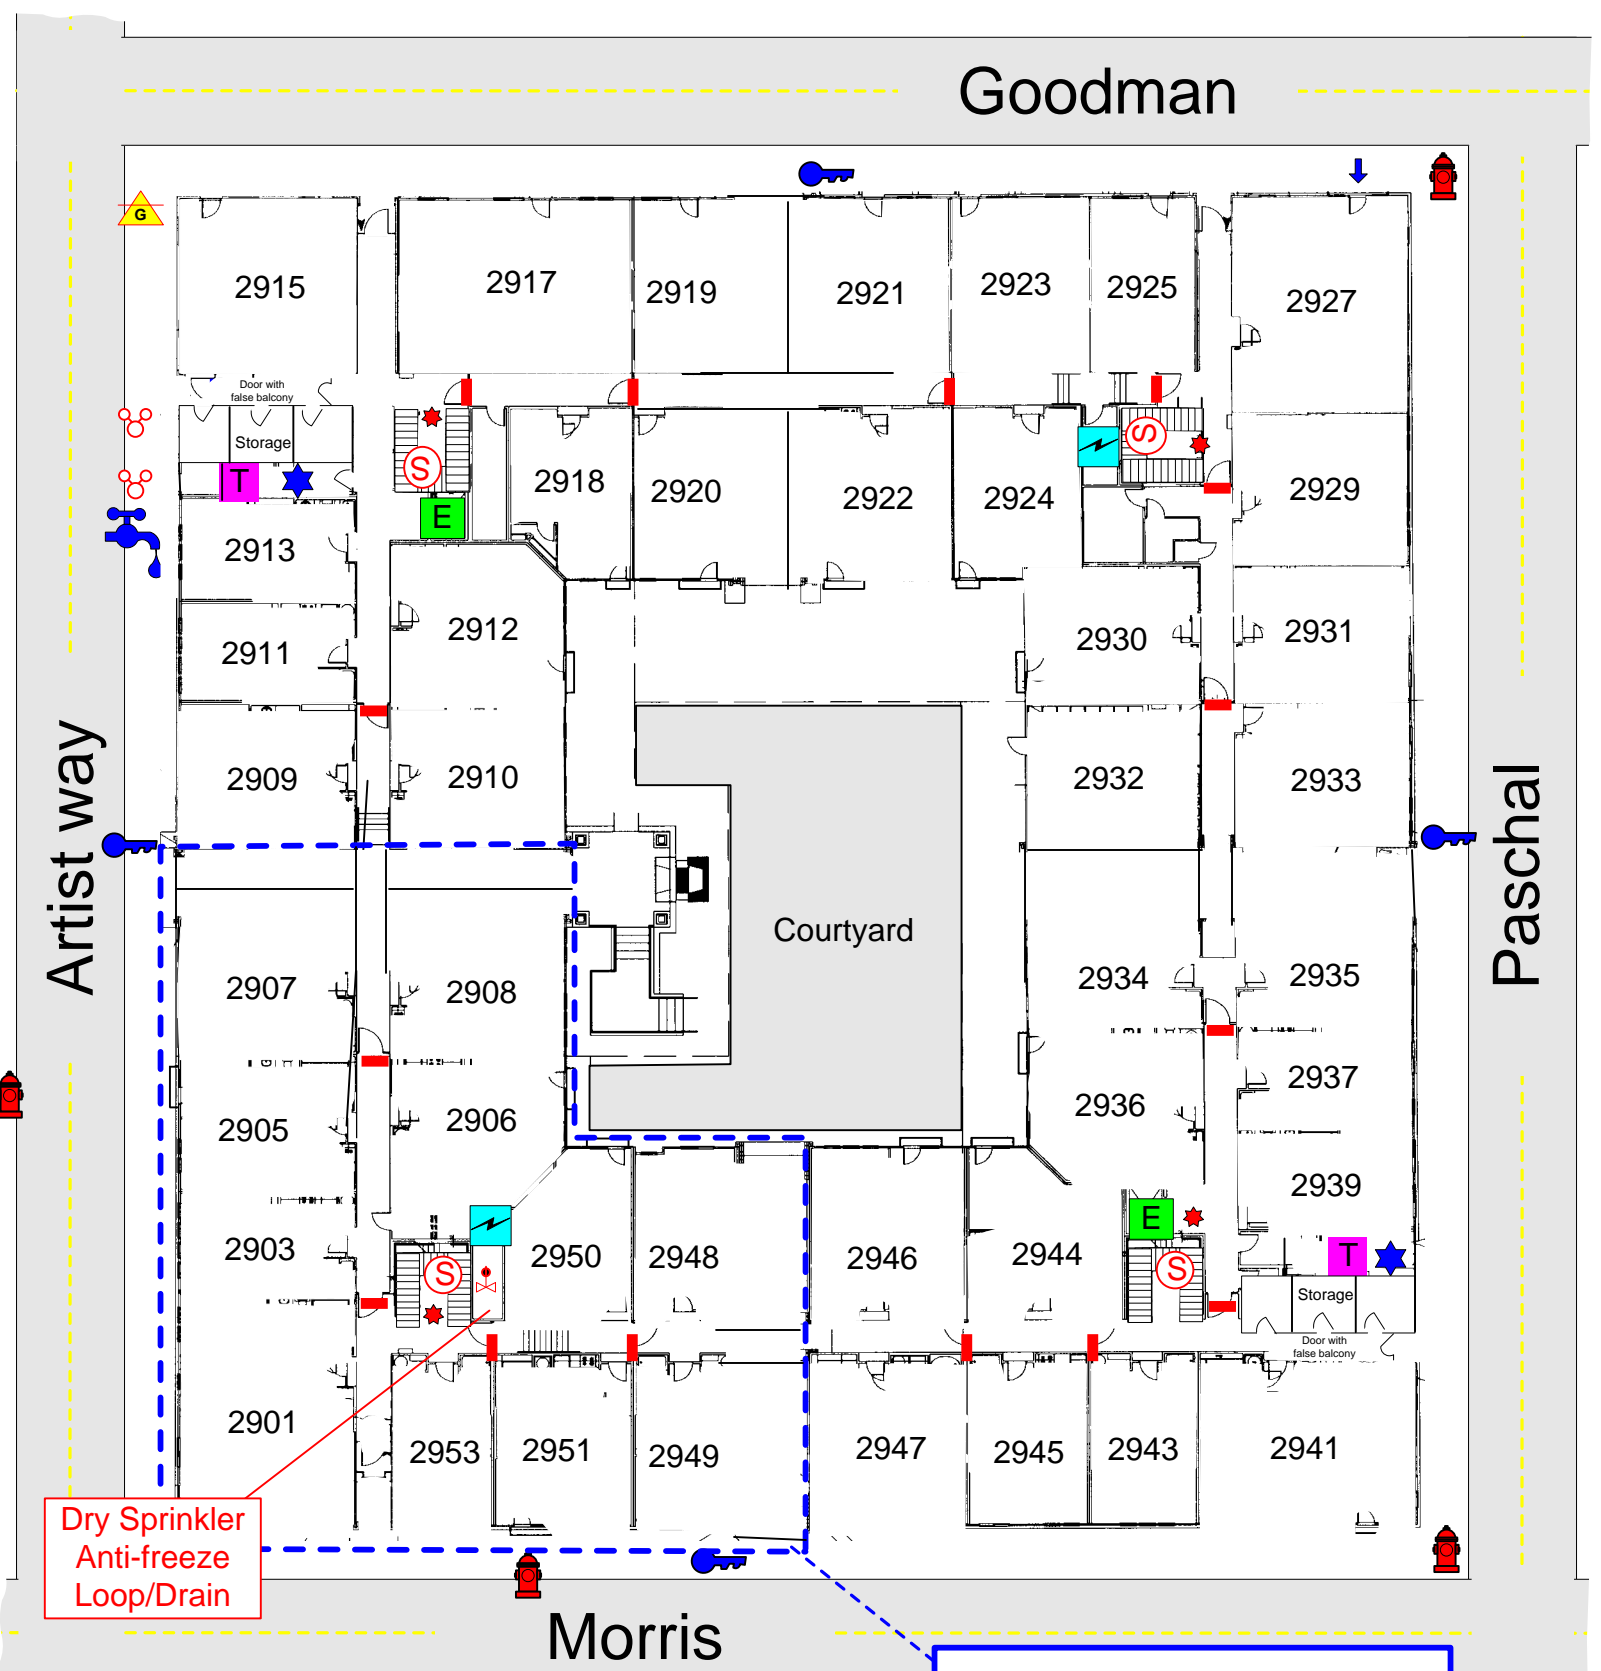

Goodman

Artist way

Paschal

Morris

**4915 Morris
Second Floor**

FSA	FIRE ALARM PANEL	SPRINKLER RISER	SPRINKLER RISER	FIRE HYDRANT	FIRE HYDRANT	ENTRANCE / EXIT	ENTRANCE / EXIT	ELECTRONIC GATE	ELECTRONIC GATE
FIRE DEPT. CONNECTION	FIRE DEPT. CONNECTION	MAIN WATER SHUTOFF	MAIN WATER SHUTOFF	STANDPIPE CONNECTION	STANDPIPE CONNECTION	SPRINKLER ISOLATION VALVE	SPRINKLER ISOLATION VALVE	FIRE DOOR	FIRE DOOR
KNOX SWITCH	KNOX SWITCH	ELECTRICAL MAIN	ELECTRICAL MAIN	ELEVATOR	ELEVATOR	HEAT DETECTOR	HEAT DETECTOR	TRASH CHUTE	TRASH CHUTE
KNOX BOX	KNOX BOX	GAS SHUTOFF VALVE	GAS SHUTOFF VALVE	STAIRS	STAIRS	SMOKE DETECTOR	SMOKE DETECTOR		

Addison!

DRAWING BY:
RAY YAGER
07/19/00

FIRE DEPARTMENT
OPERATIONS DIVISION

Dry Sprinkler
Anti-freeze
Loop/Drain