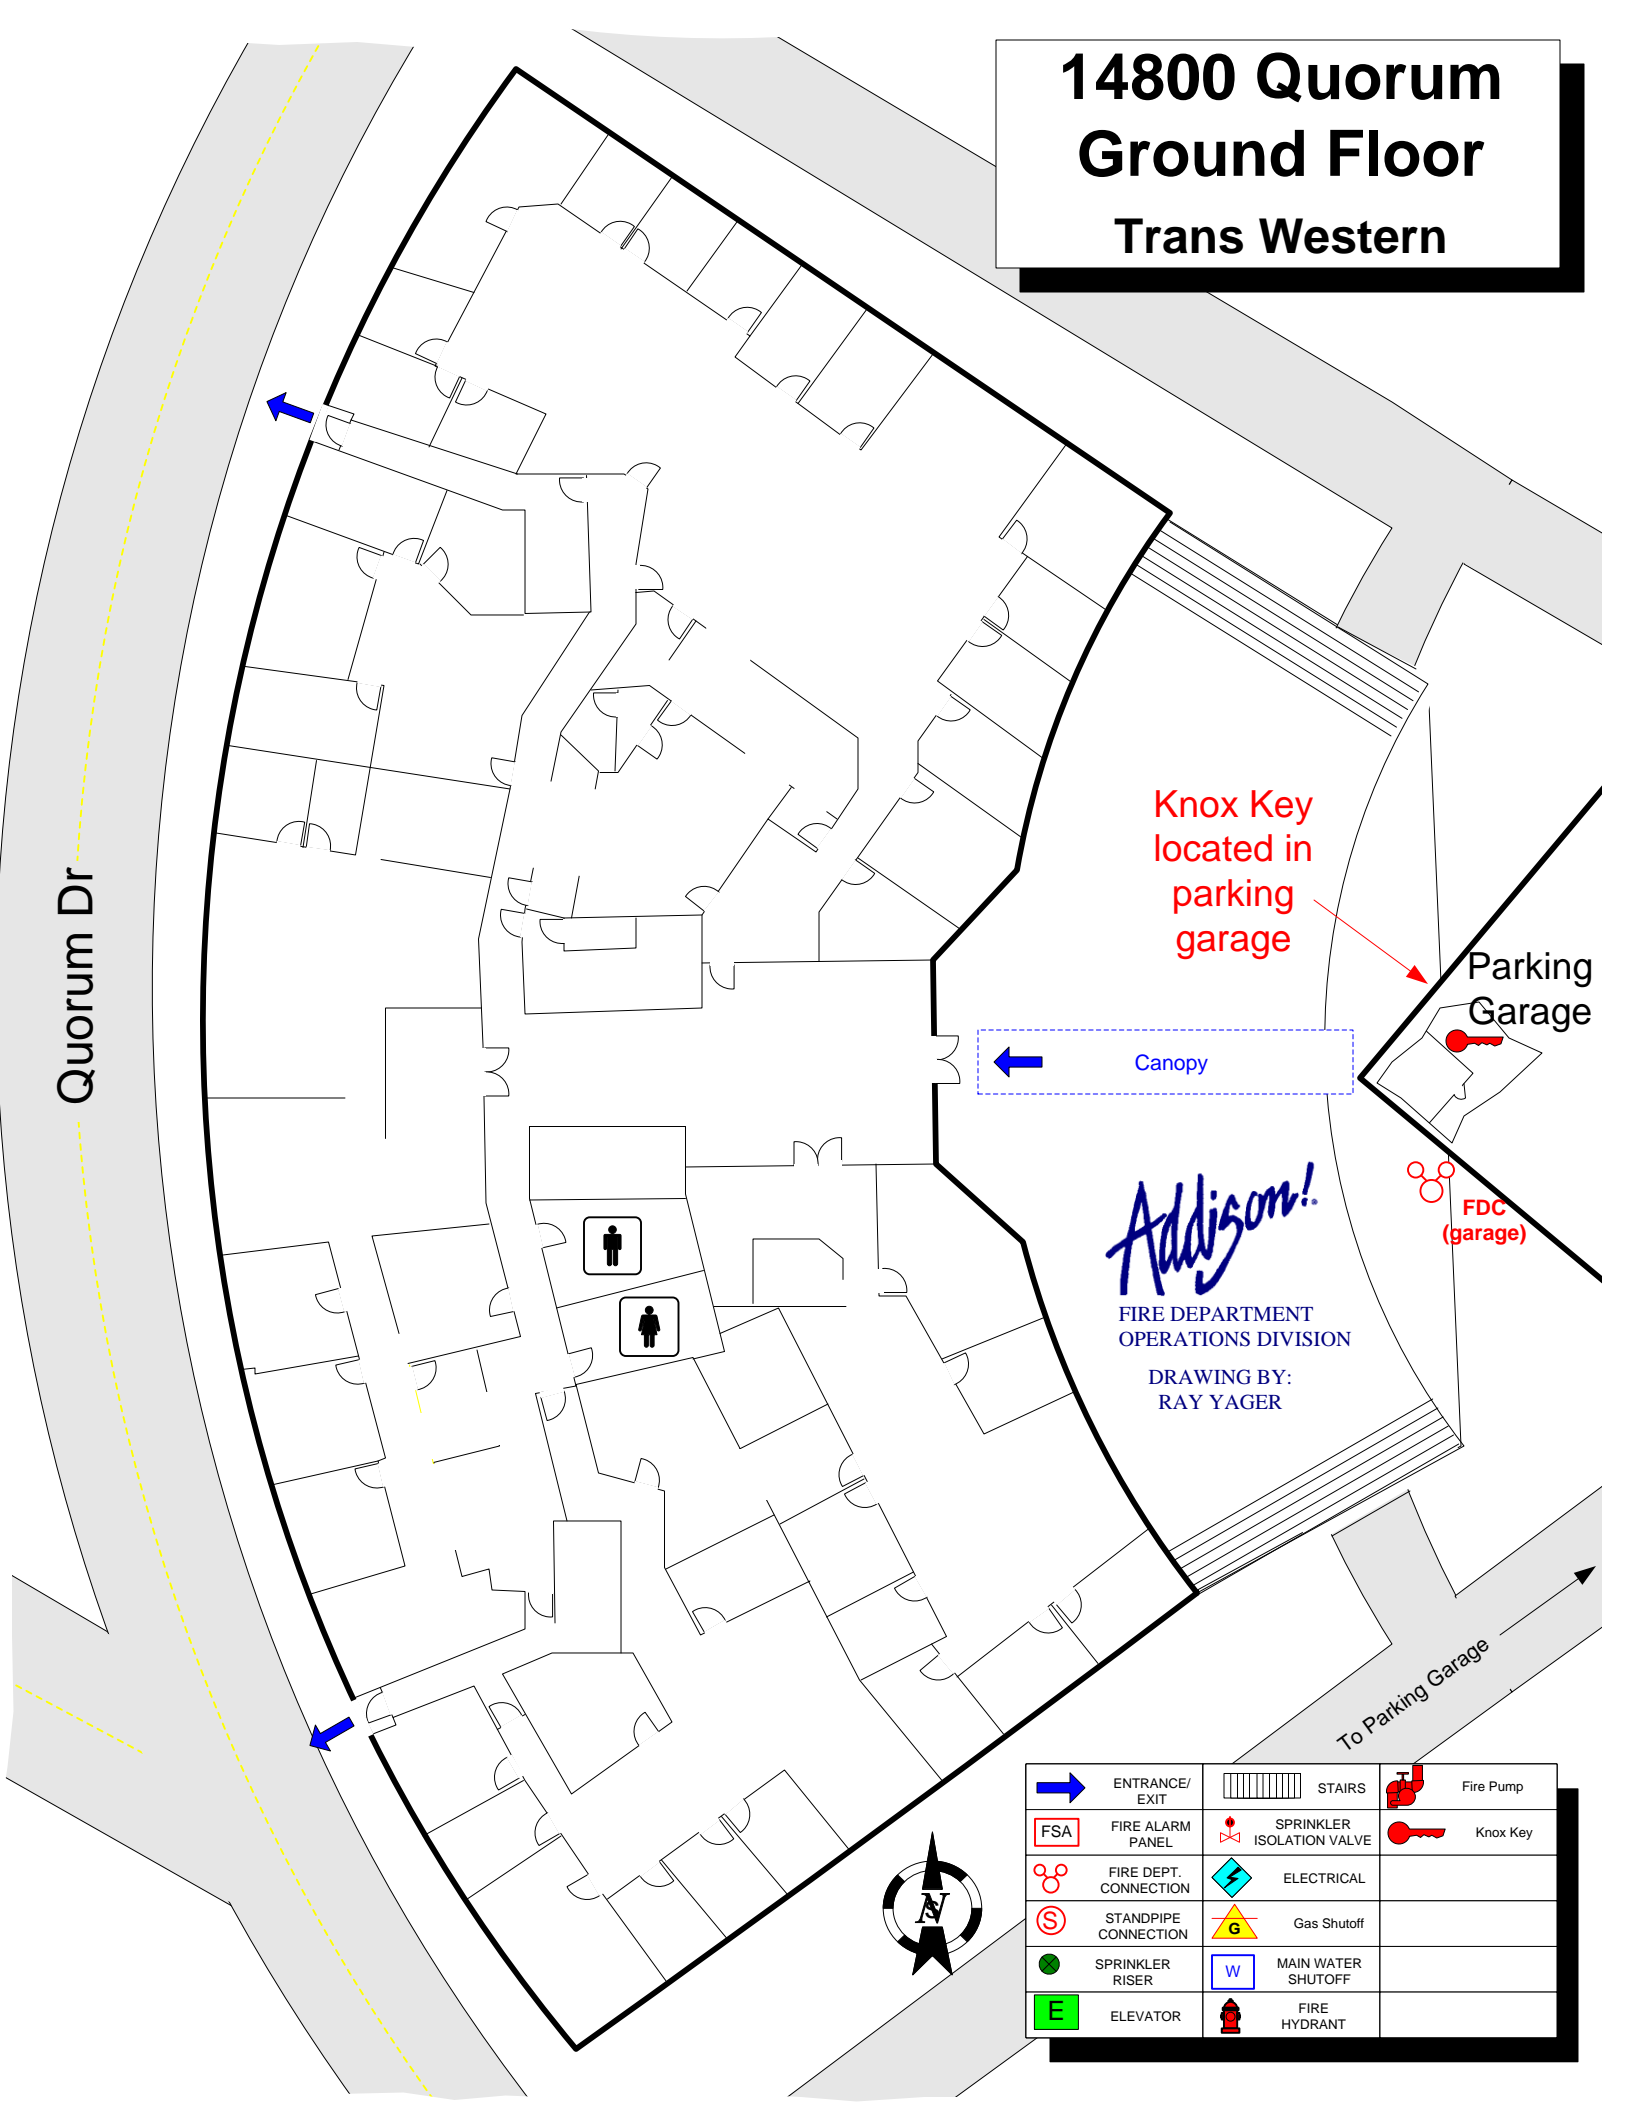

14800 Quorum Ground Floor Trans Western

	ENTRANCE/ EXIT		STAIRS		Fire Pump
	FIRE ALARM PANEL		SPRINKLER ISOLATION VALVE		Knox Key
	FIRE DEPT. CONNECTION		ELECTRICAL		
	STANDPIPE CONNECTION		Gas Shutoff		
	SPRINKLER RISER		MAIN WATER SHUTOFF		
	ELEVATOR		FIRE HYDRANT		