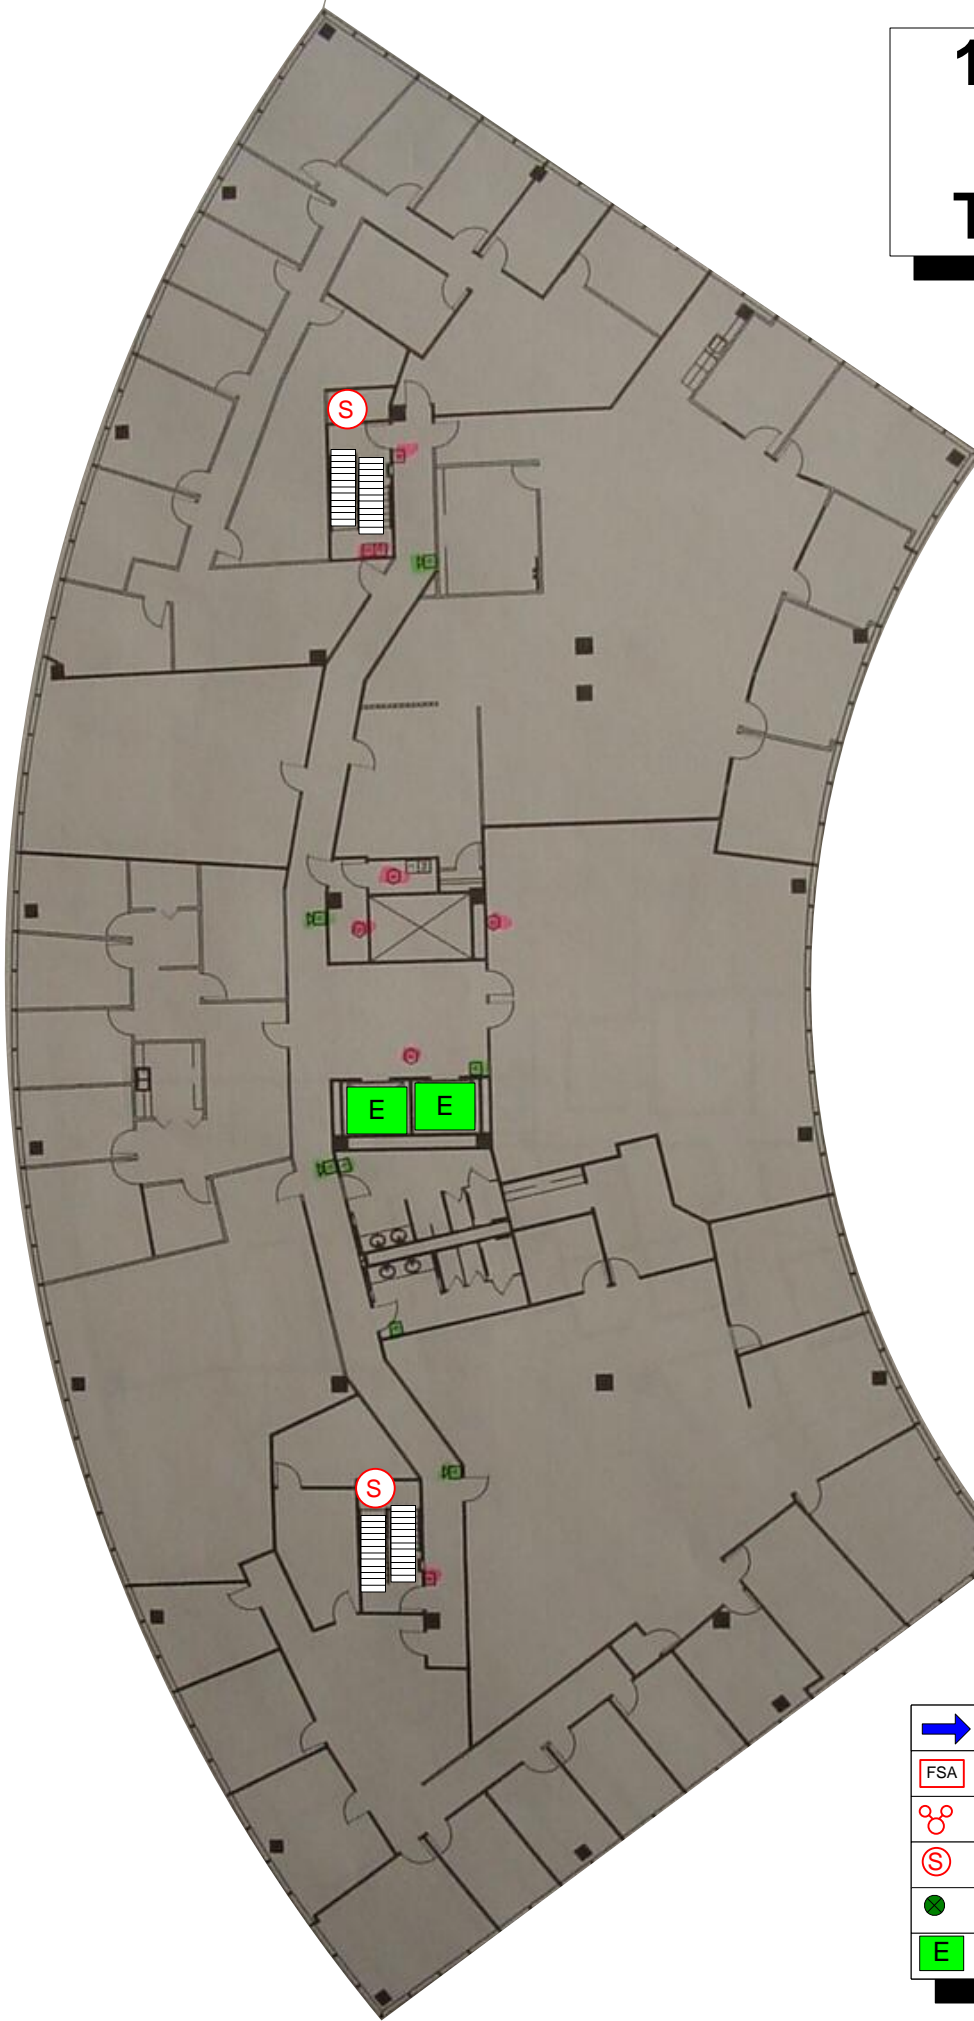

# 14800 Quorum Floor 4 Trans Western

*Addison!*

FIRE DEPARTMENT  
OPERATIONS DIVISION

DRAWING BY:  
RAY YAGER

	ENTRANCE/ EXIT		STAIRS
	FIRE ALARM PANEL		SPRINKLER ISOLATION VALVE
	FIRE DEPT. CONNECTION		ELECTRICAL
	STANDPIPE CONNECTION		Gas Shutoff
	SPRINKLER RISER		MAIN WATER SHUTOFF
	ELEVATOR		FIRE HYDRANT