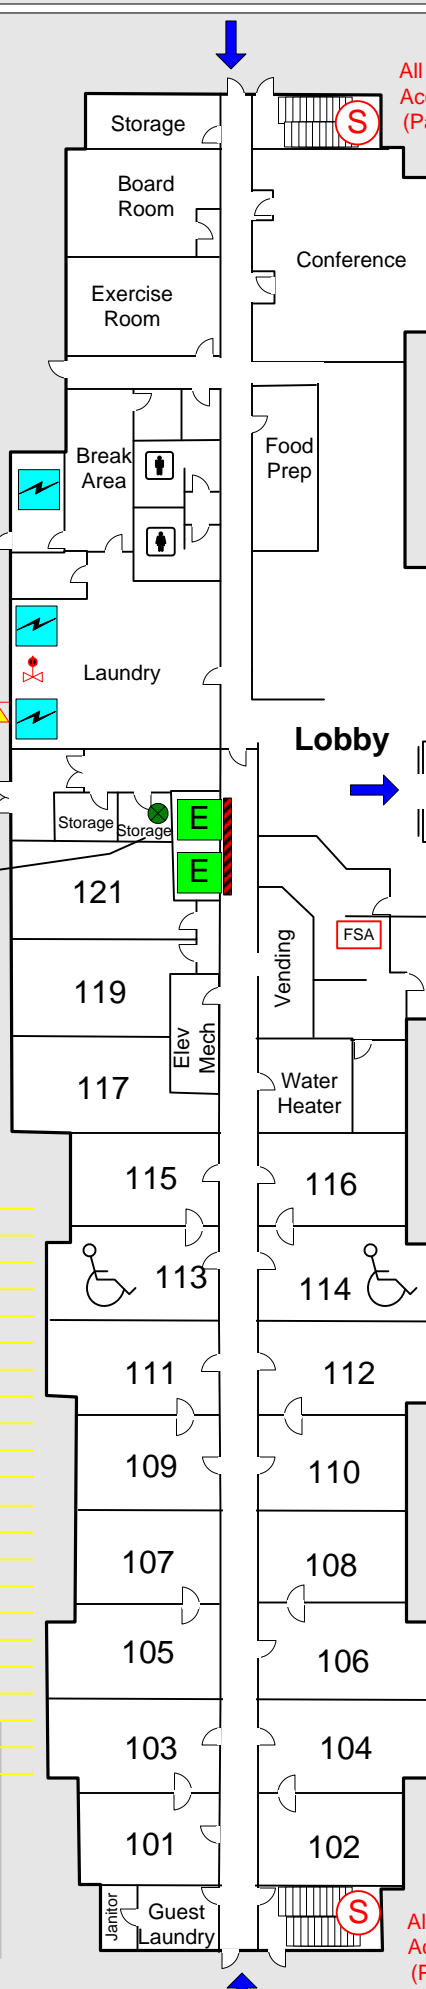

Edwin Lewis

15255 Quorum Springhill Suites Ground Floor

Addison!

FIRE DEPARTMENT
OPERATIONS DIVISION

DRAWING BY:
RAY YAGER
08/29/02

FIRE ALARM PANEL	SPRINKLER RISER	FIRE HYDRANT	ENTRANCE / EXIT
FIRE DEPT. CONNECTION	MAIN WATER SHUTOFF	STANDPIPE CONNECTION	SPRINKLER ISOLATION VALVE
FIRE PUMP	ELECTRICAL MAIN	ELEVATOR	FIRE DOORS
KNOX BOX	GAS SHUTOFF VALVE	STAIRS	

All Stairwells
Access Roof
(Padlocked)

All Stairwells
Access Roof
(Padlocked)

Quorum Drive