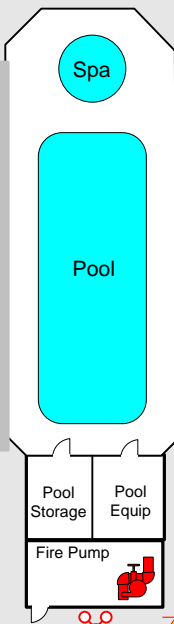

Edwin Lewis

15255 Quorum Springhill Suites Ground Floor

Addison!

FIRE DEPARTMENT
OPERATIONS DIVISION

DRAWING BY:
RAY YAGER
08/29/02

FIRE ALARM PANEL	SPRINKLER RISER	FIRE HYDRANT	ENTRANCE / EXIT
FIRE DEPT. CONNECTION	MAIN WATER SHUTOFF	STANDPIPE CONNECTION	SPRINKLER ISOLATION VALVE
FIRE PUMP	ELECTRICAL MAIN	ELEVATOR	FIRE DOORS
KNOX BOX	GAS SHUTOFF VALVE	STAIRS	

All Stairwells
Access Roof
(Padlocked)

All Stairwells
Access Roof
(Padlocked)

Quorum Drive