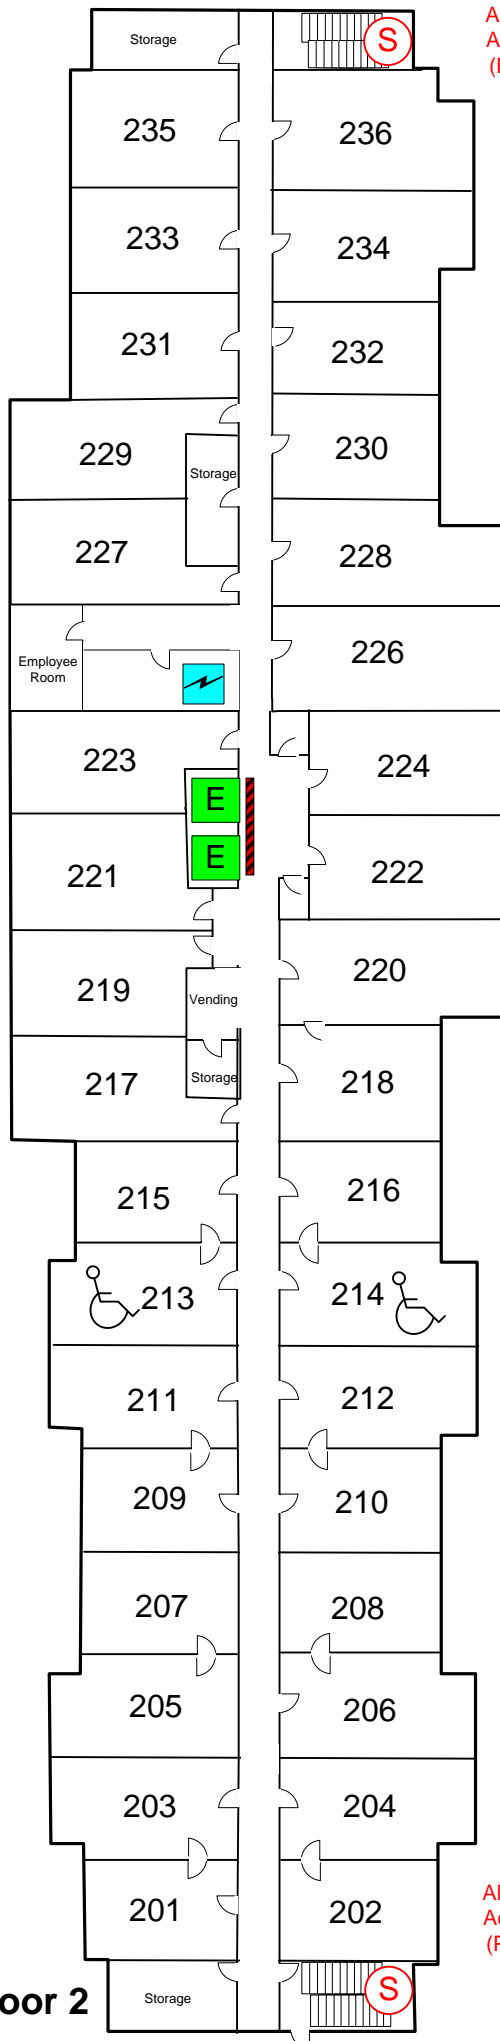

15255 Quorum Springhill Suites Floors 2 & 3

Addison!

FIRE DEPARTMENT
OPERATIONS DIVISION

DRAWING BY:
RAY YAGER
08/29/02

FSA	FIRE ALARM PANEL	SPRINKLER RISER
FIRE DEPT. CONNECTION	MAIN WATER SHUTOFF	ELECTRICAL MAIN
FIRE PUMP	GAS SHUTOFF VALVE	ENTRANCE / EXIT
FIRE FIGHTER	SPRINKLER ISOLATION VALVE	ELEVATOR
FIRE HYDRANT	FIRE DOORS	STAIRS
STANDPIPE CONNECTION		

All Stairwells
Access Roof
(Padlocked)

All Stairwells
Access Roof
(Padlocked)

Floor 2

Floor 3