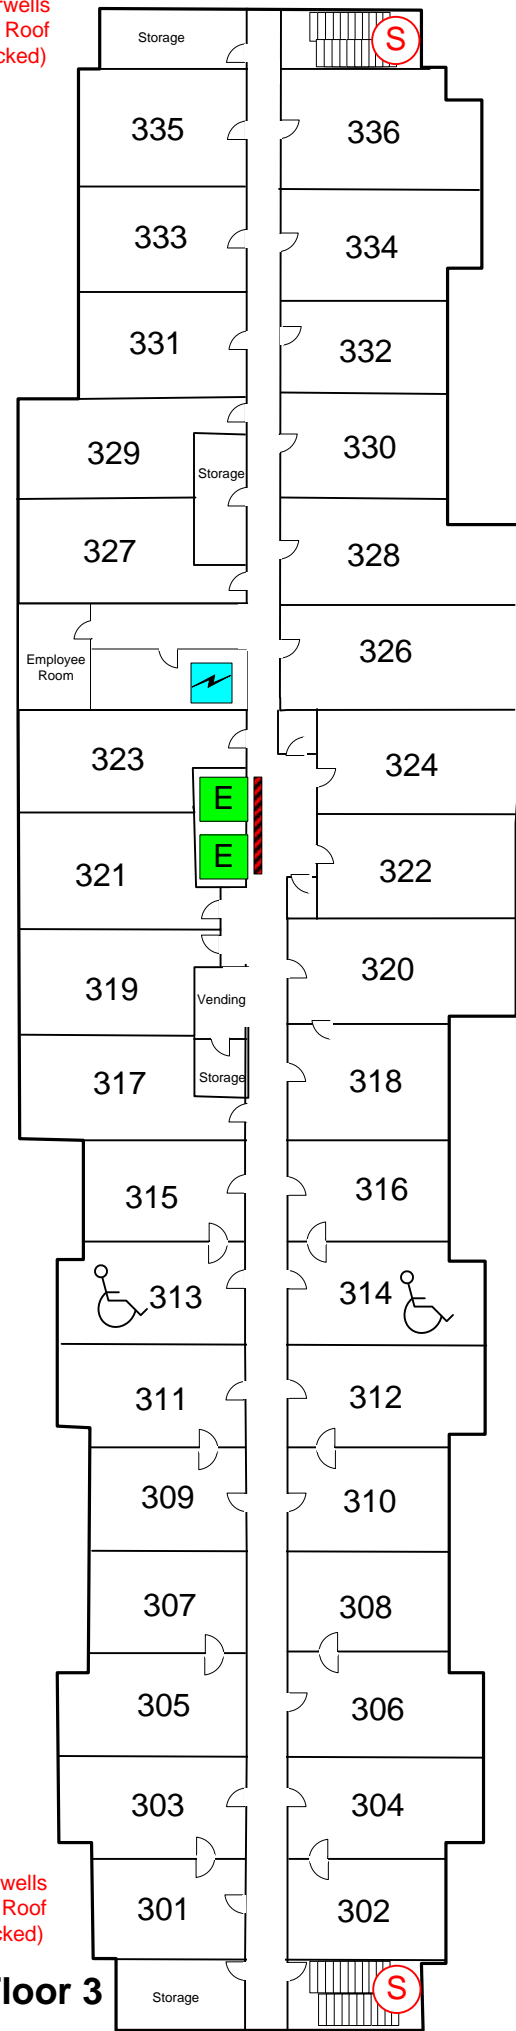

15255 Quorum Springhill Suites Floors 2 & 3

Addison!

FIRE DEPARTMENT
OPERATIONS DIVISION

DRAWING BY:
RAY YAGER
08/29/02

FSA	FIRE ALARM PANEL	SPRINKLER RISER
FIRE DEPT. CONNECTION	MAIN WATER SHUTOFF	ELECTRICAL MAIN
FIRE PUMP	GAS SHUTOFF VALVE	ENTRANCE / EXIT
FIRE FIGHTER	SPRINKLER ISOLATION VALVE	ELEVATOR
FIRE HYDRANT	FIRE DOORS	STAIRS
STANDPIPE CONNECTION		

All Stairwells
Access Roof
(Padlocked)

All Stairwells
Access Roof
(Padlocked)

Floor 2

Floor 3