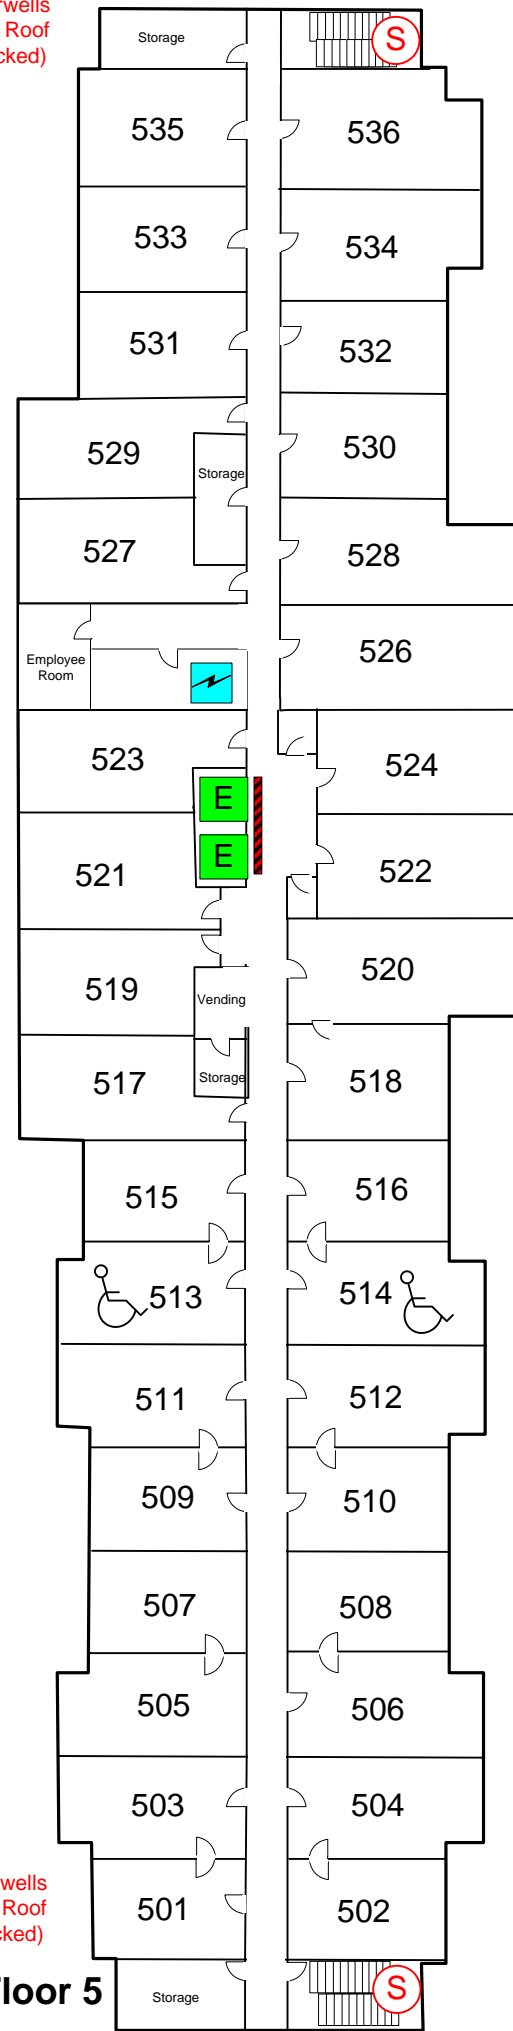

15255 Quorum Springhill Suites Floors 4 & 5

Addison!

FIRE DEPARTMENT
OPERATIONS DIVISION

DRAWING BY:
RAY YAGER
08/29/02

FSA	FIRE ALARM PANEL	SPRINKLER RISER
FIRE DEPT. CONNECTION	MAIN WATER SHUTOFF	ELECTRICAL MAIN
FIRE PUMP	GAS SHUTOFF VALVE	ENTRANCE / EXIT
FIRE FIGHTER	SPRINKLER ISOLATION VALVE	ELEVATOR
FIRE HYDRANT	FIRE DOORS	STAIRS
STANDPIPE CONNECTION		

All Stairwells
Access Roof
(Padlocked)

All Stairwells
Access Roof
(Padlocked)

Floor 4

Floor 5