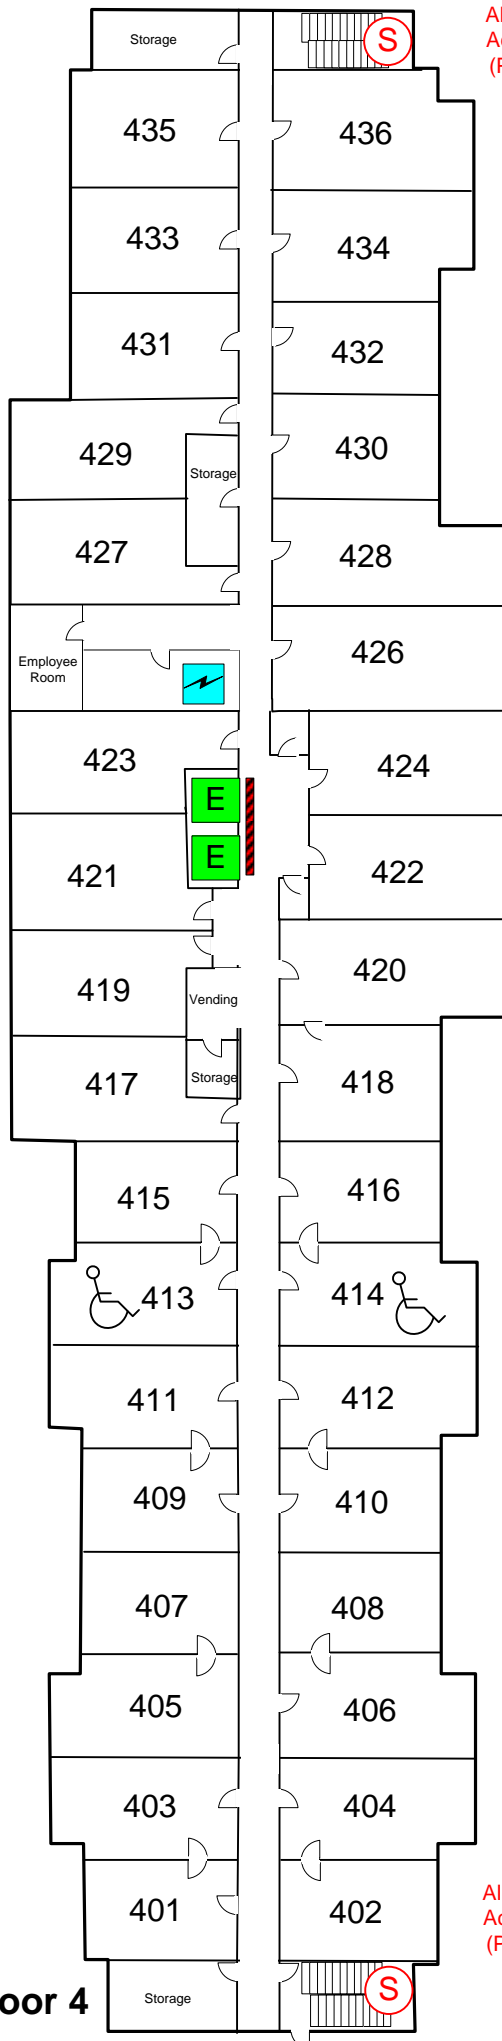

15255 Quorum Springhill Suites Floors 4 & 5

Addison!

FIRE DEPARTMENT
OPERATIONS DIVISION

DRAWING BY:
RAY YAGER
08/29/02

FSA	FIRE ALARM PANEL	SPRINKLER RISER
FIRE DEPT. CONNECTION	MAIN WATER SHUTOFF	ELECTRICAL MAIN
FIRE PUMP	GAS SHUTOFF VALVE	ENTRANCE / EXIT
FIRE FIGHTER	SPRINKLER ISOLATION VALVE	ELEVATOR
FIRE HYDRANT	FIRE DOORS	STAIRS
STANDPIPE CONNECTION		

All Stairwells
Access Roof
(Padlocked)

All Stairwells
Access Roof
(Padlocked)

Floor 4

Floor 5