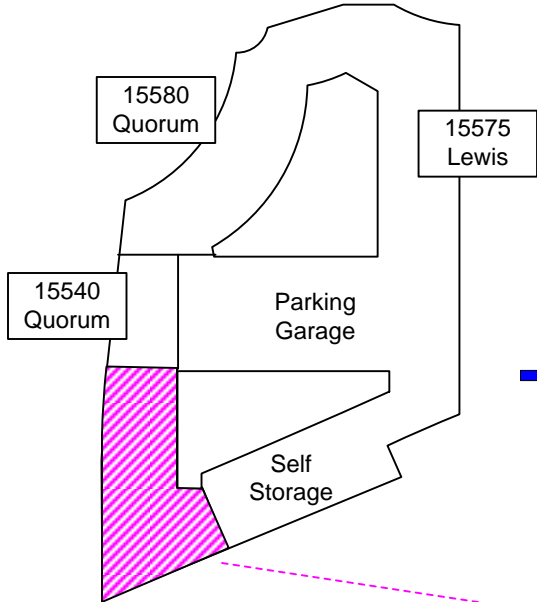

15510 Quorum Dr Level 1

Parking
Garage

Addison Circle
O - Block

Addison!

FIRE DEPARTMENT
OPERATIONS
DIVISION

DRAWING BY:
RAY YAGER
6/10/99

FSA	FIRE ALARM PANEL	SPRINKLER RISER	FIRE HYDRANT	TRASH CHUTE	ELECTRONIC GATE	HEAT ACTIVATED FIRE DOOR
FIRE DEPT. CONNECTION	MAIN WATER SHUTOFF	STANDPIPE CONNECTION	SPRINKLER ISOLATION VALVE	FIRE DOOR	MAIN SPRINKLER SHUTOFF	
KNOX SWITCH	ELECTRICAL MAIN	ELEVATOR	HEAT DETECTOR	ENTRANCE / EXIT		
KNOX BOX	GAS SHUTOFF VALVE	STAIRS	SMOKE DETECTOR	PARKING ENTRANCE / EXIT		