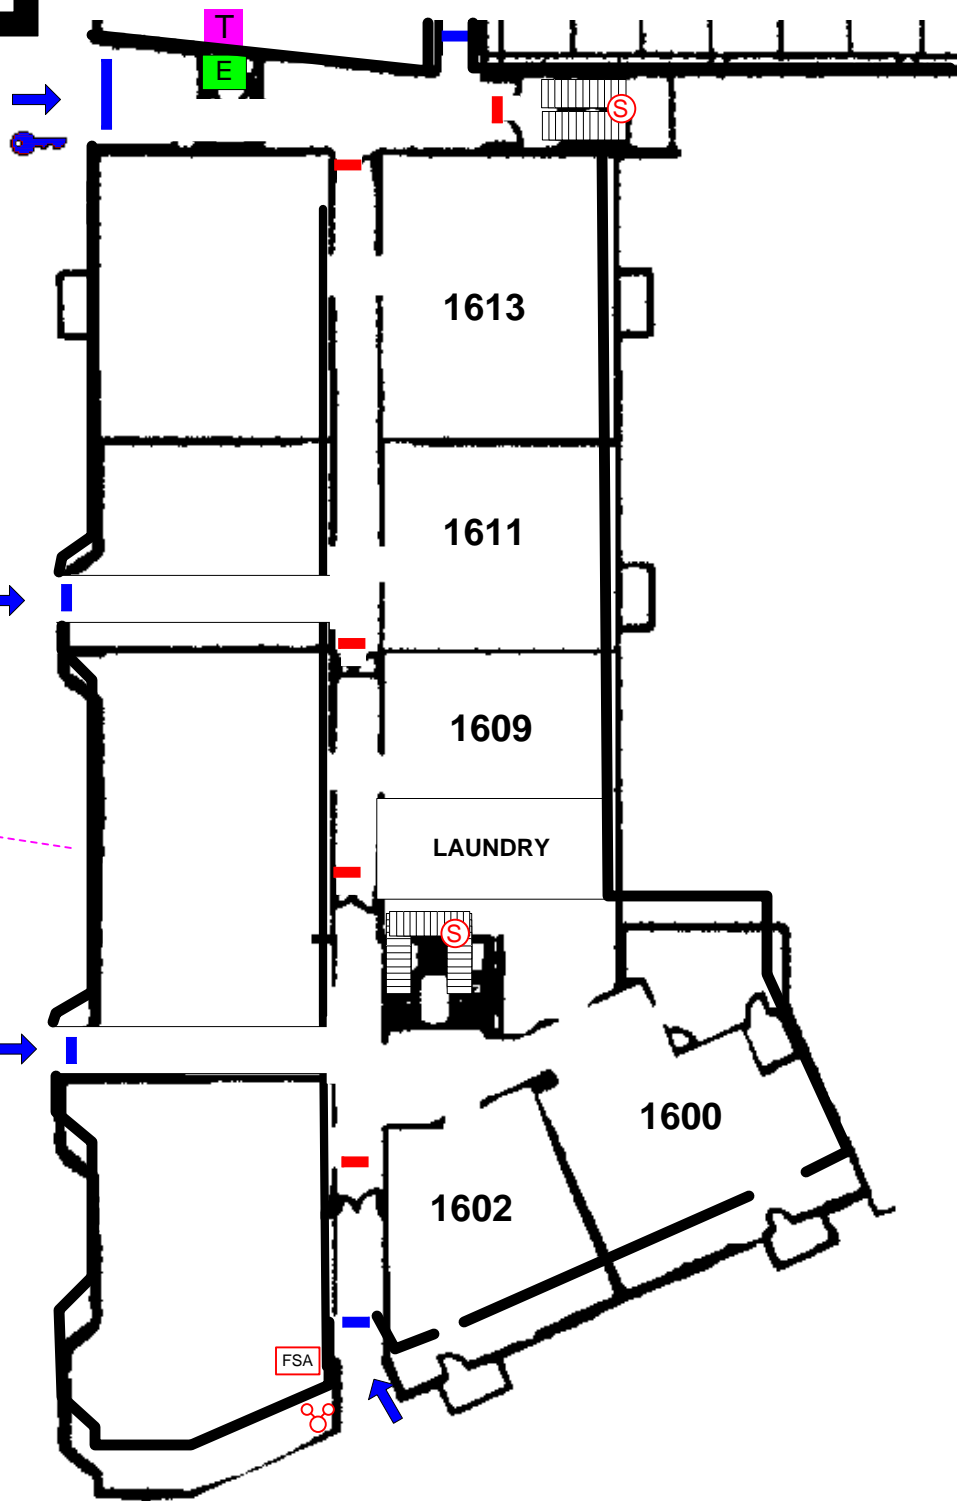

15510 Quorum Dr Level 1

Parking
Garage

Addison Circle
O - Block

Addison!

FIRE DEPARTMENT
OPERATIONS
DIVISION

DRAWING BY:
RAY YAGER
6/10/99

FSA	FIRE ALARM PANEL	SPRINKLER RISER	FIRE HYDRANT	TRASH CHUTE	ELECTRONIC GATE	HEAT ACTIVATED FIRE DOOR
FIRE DEPT. CONNECTION	MAIN WATER SHUTOFF	STANDPIPE CONNECTION	SPRINKLER ISOLATION VALVE	FIRE DOOR	MAIN SPRINKLER SHUTOFF	
KNOX SWITCH	ELECTRICAL MAIN	ELEVATOR	HEAT DETECTOR	ENTRANCE / EXIT		
KNOX BOX	GAS SHUTOFF VALVE	STAIRS	SMOKE DETECTOR	PARKING ENTRANCE / EXIT		