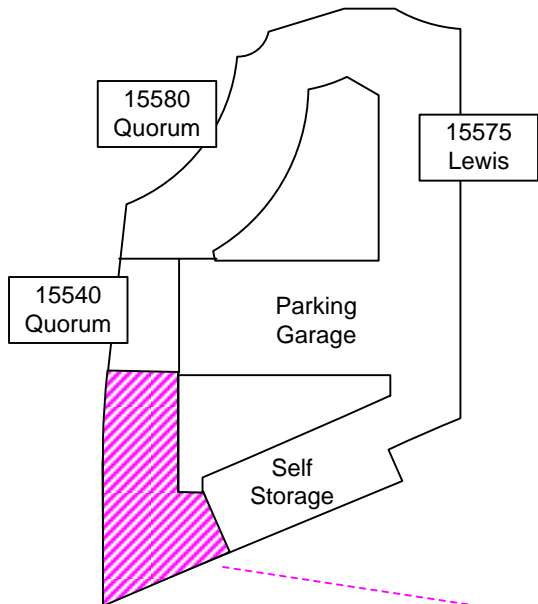

# 15510 QUORUM

## Level 2

Parking  
Garage

Addison Circle  
O - Block

04/06/99

FSA	FIRE ALARM PANEL	SPRINKLER RISER	FIRE HYDRANT	TRASH CHUTE	ELECTRONIC GATE	HEAT ACTIVATED FIRE DOOR
FIRE DEPT. CONNECTION	MAIN WATER SHUTOFF	STANDPIPE CONNECTION	SPRINKLER ISOLATION VALVE	FIRE DOOR	MAIN SPRINKLER SHUTOFF	
KNOX SWITCH	ELECTRICAL MAIN	ELEVATOR	HEAT DETECTOR	ENTRANCE / EXIT		
KNOX BOX	GAS SHUTOFF VALVE	STAIRS	SMOKE DETECTOR	PARKING ENTRANCE / EXIT		