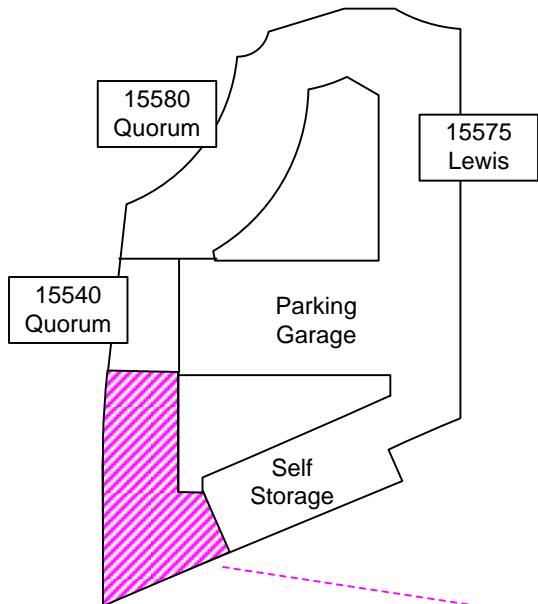

# 15510 QUORUM

## Level 3

Parking  
Garage

Addison Circle  
O - Block

06/10/99

FSA FIRE ALARM PANEL	SPRINKLER RISER	FIRE HYDRANT	TRASH CHUTE	ELECTRONIC GATE	HEAT ACTIVATED FIRE DOOR
FIRE DEPT. CONNECTION	MAIN WATER SHUTOFF	STANDPIPE CONNECTION	SPRINKLER ISOLATION VALVE	FIRE DOOR	MAIN SPRINKLER SHUTOFF
KNOX SWITCH	ELECTRICAL MAIN	ELEVATOR	HEAT DETECTOR	ENTRANCE / EXIT	
KNOX BOX	GAS SHUTOFF VALVE	STAIRS	SMOKE DETECTOR	PARKING ENTRANCE / EXIT	