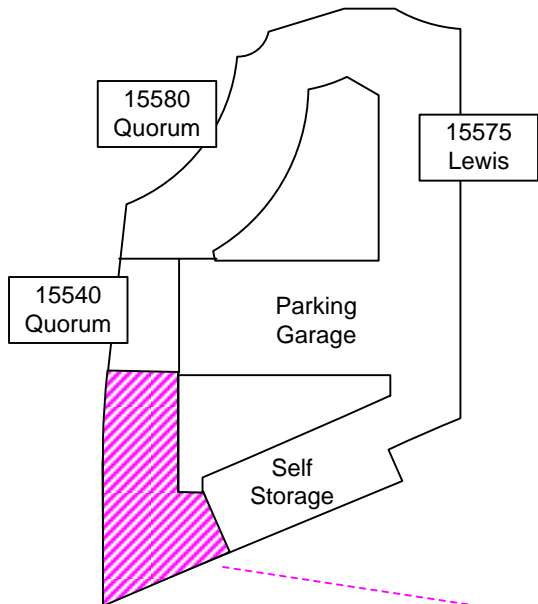

# 15510 QUORUM

## Level 4

Parking  
Garage

Addison Circle  
O - Block

06/10/99

FSA	FIRE ALARM PANEL	SPRINKLER RISER	FIRE HYDRANT	TRASH CHUTE	ELECTRONIC GATE	HEAT ACTIVATED FIRE DOOR
FIRE DEPT. CONNECTION	MAIN WATER SHUTOFF	STANDPIPE CONNECTION	SPRINKLER ISOLATION VALVE	FIRE DOOR	MAIN SPRINKLER SHUTOFF	
KNOX SWITCH	ELECTRICAL MAIN	ELEVATOR	HEAT DETECTOR	ENTRANCE / EXIT		
KNOX BOX	GAS SHUTOFF VALVE	STAIRS	SMOKE DETECTOR	PARKING ENTRANCE / EXIT		