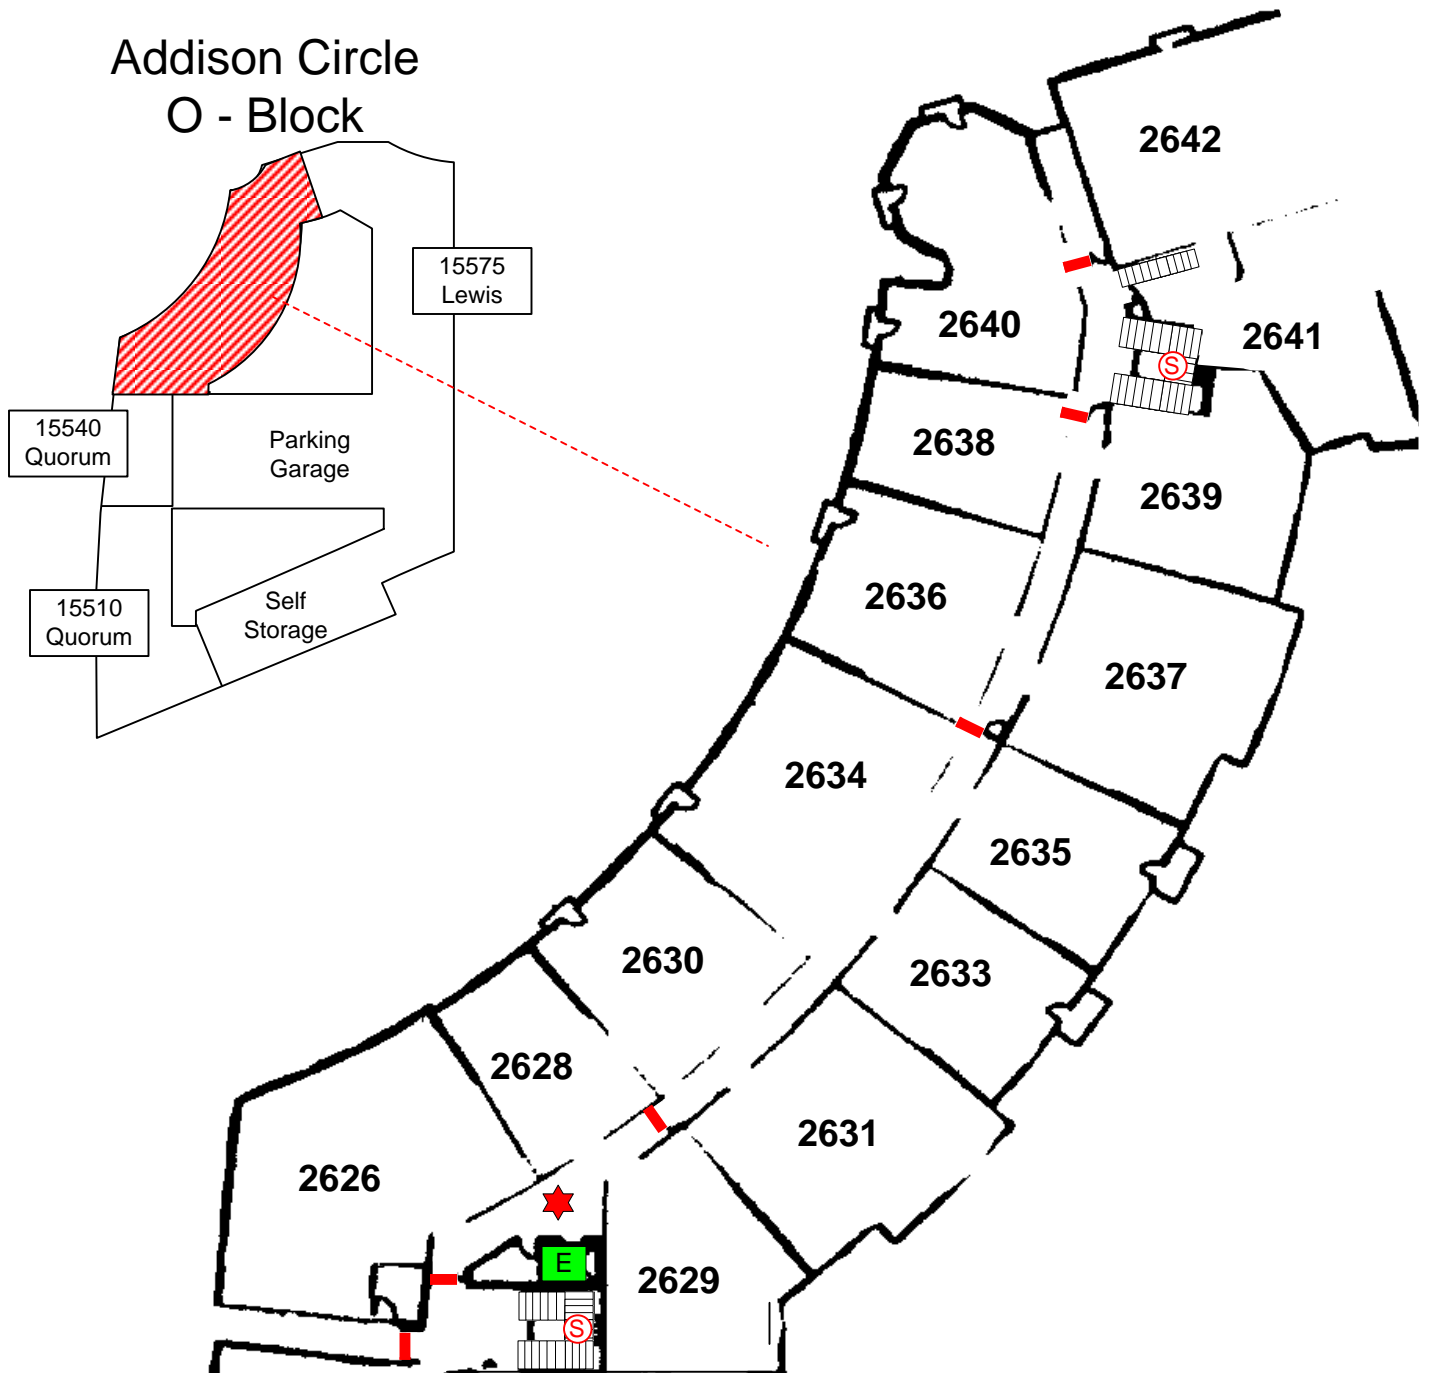

# 15580 QUORUM Level 2

06/10/99

FIRE ALARM PANEL	SPRINKLER RISER	FIRE HYDRANT	TRASH CHUTE	ELECTRONIC GATE	HEAT ACTIVATED FIRE DOOR
FIRE DEPT. CONNECTION	MAIN WATER SHUTOFF	STANDPIPE CONNECTION	SPRINKLER ISOLATION VALVE	FIRE DOOR	MAIN SPRINKLER SHUTOFF
KNOX SWITCH	ELECTRICAL MAIN	ELEVATOR	HEAT DETECTOR	ENTRANCE / EXIT	
KNOX BOX	GAS SHUTOFF VALVE	STAIRS	SMOKE DETECTOR	PARKING ENTRANCE / EXIT	