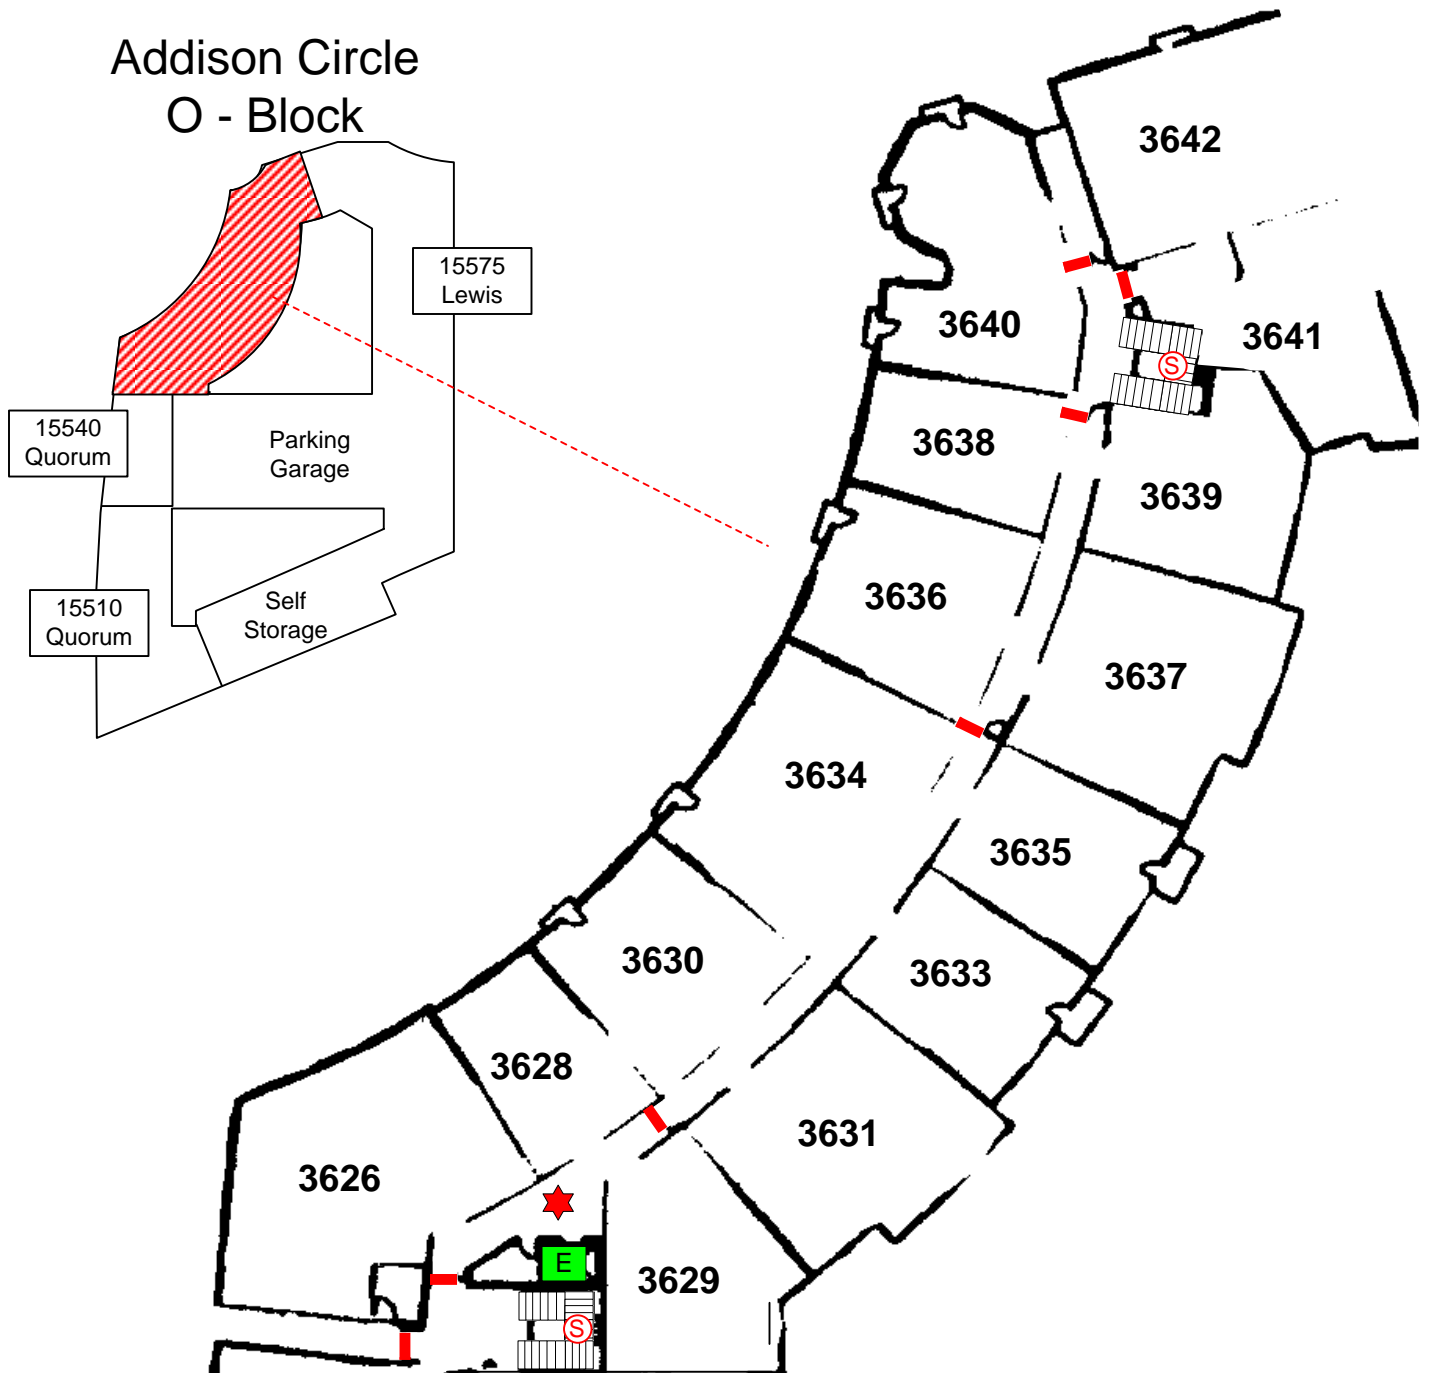

15580 QUORUM Level 3

06/10/99

FIRE ALARM PANEL	SPRINKLER RISER	FIRE HYDRANT	TRASH CHUTE	ELECTRONIC GATE	HEAT ACTIVATED FIRE DOOR
FIRE DEPT. CONNECTION	MAIN WATER SHUTOFF	STANDPIPE CONNECTION	SPRINKLER ISOLATION VALVE	FIRE DOOR	MAIN SPRINKLER SHUTOFF
KNOX SWITCH	ELECTRICAL MAIN	ELEVATOR	HEAT DETECTOR	ENTRANCE / EXIT	
KNOX BOX	GAS SHUTOFF VALVE	STAIRS	SMOKE DETECTOR	PARKING ENTRANCE / EXIT	