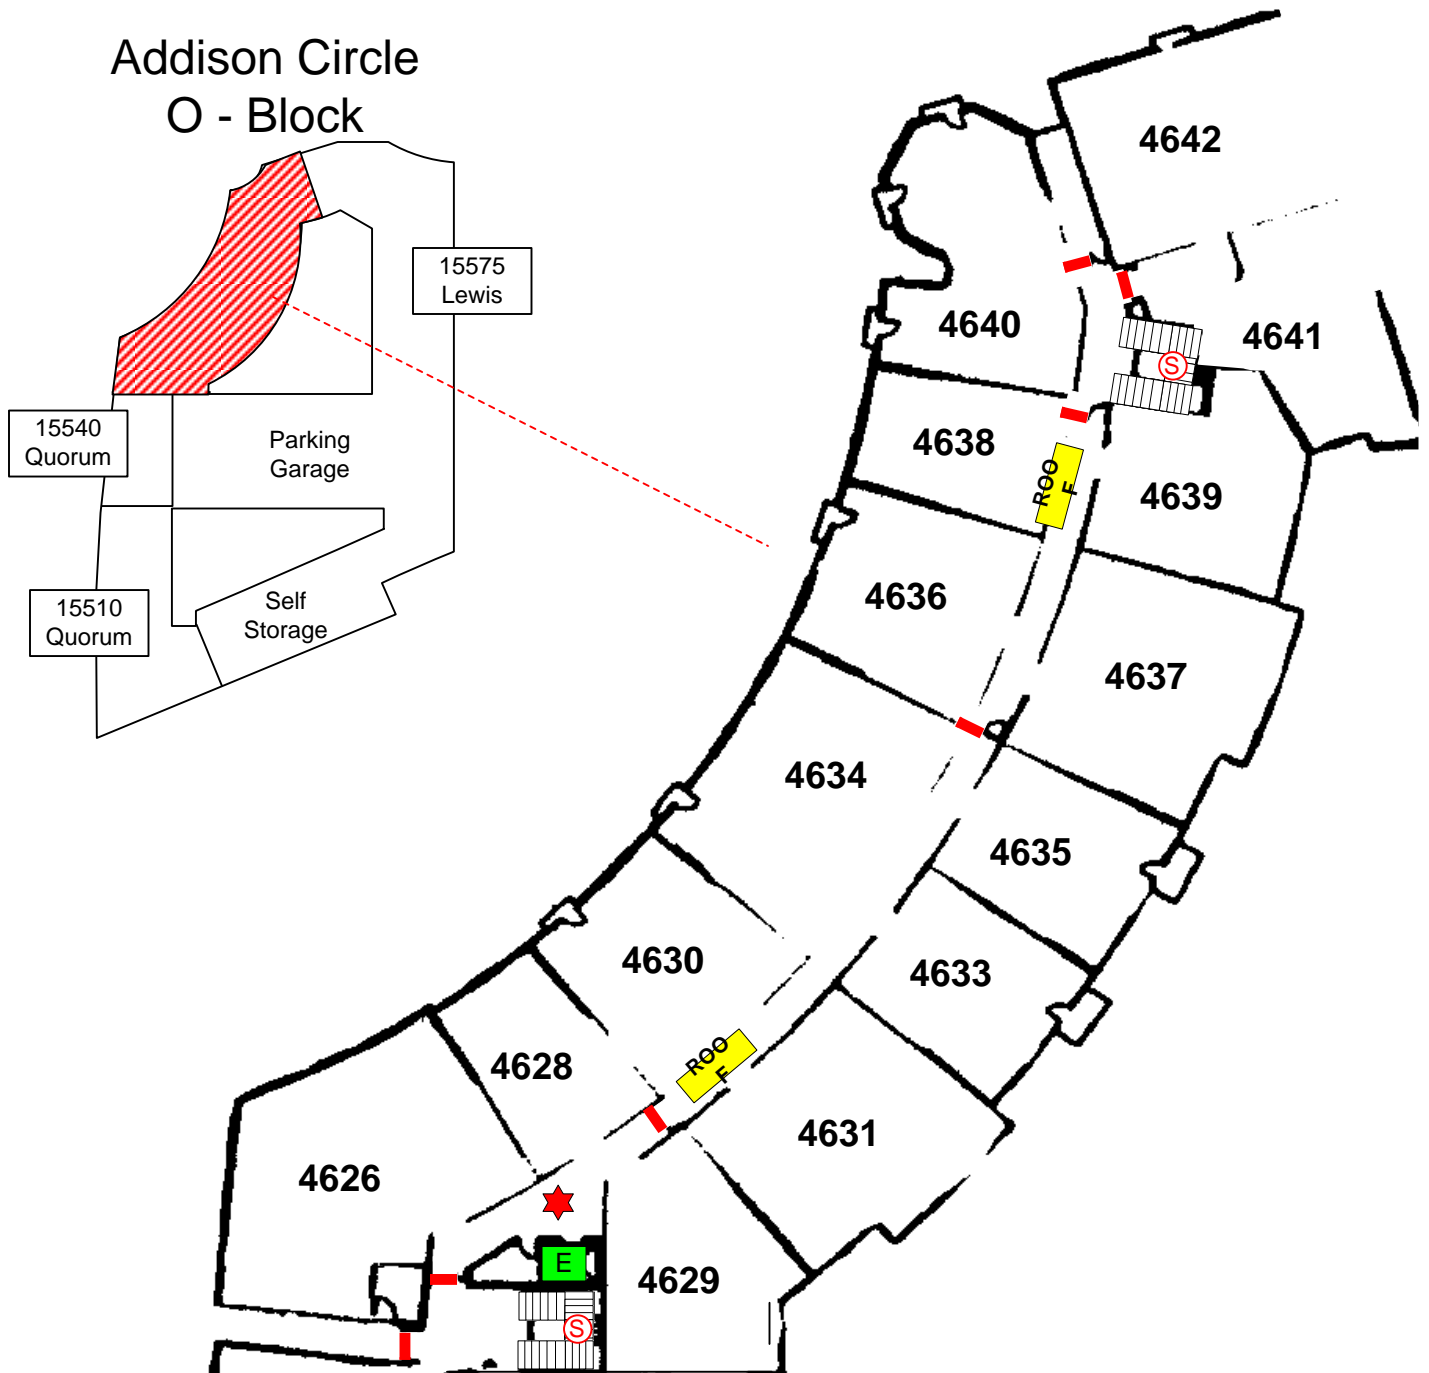

# 15580 QUORUM Level 4

06/10/99

FIRE ALARM PANEL	SPRINKLER RISER	FIRE HYDRANT	TRASH CHUTE	ELECTRONIC GATE	HEAT ACTIVATED FIRE DOOR
FIRE DEPT. CONNECTION	MAIN WATER SHUTOFF	STANDPIPE CONNECTION	SPRINKLER ISOLATION VALVE	FIRE DOOR	MAIN SPRINKLER SHUTOFF
KNOX SWITCH	ELECTRICAL MAIN	ELEVATOR	HEAT DETECTOR	ENTRANCE / EXIT	ROOF ACCESS
KNOX BOX	GAS SHUTOFF VALVE	STAIRS	SMOKE DETECTOR	PARKING ENTRANCE / EXIT	