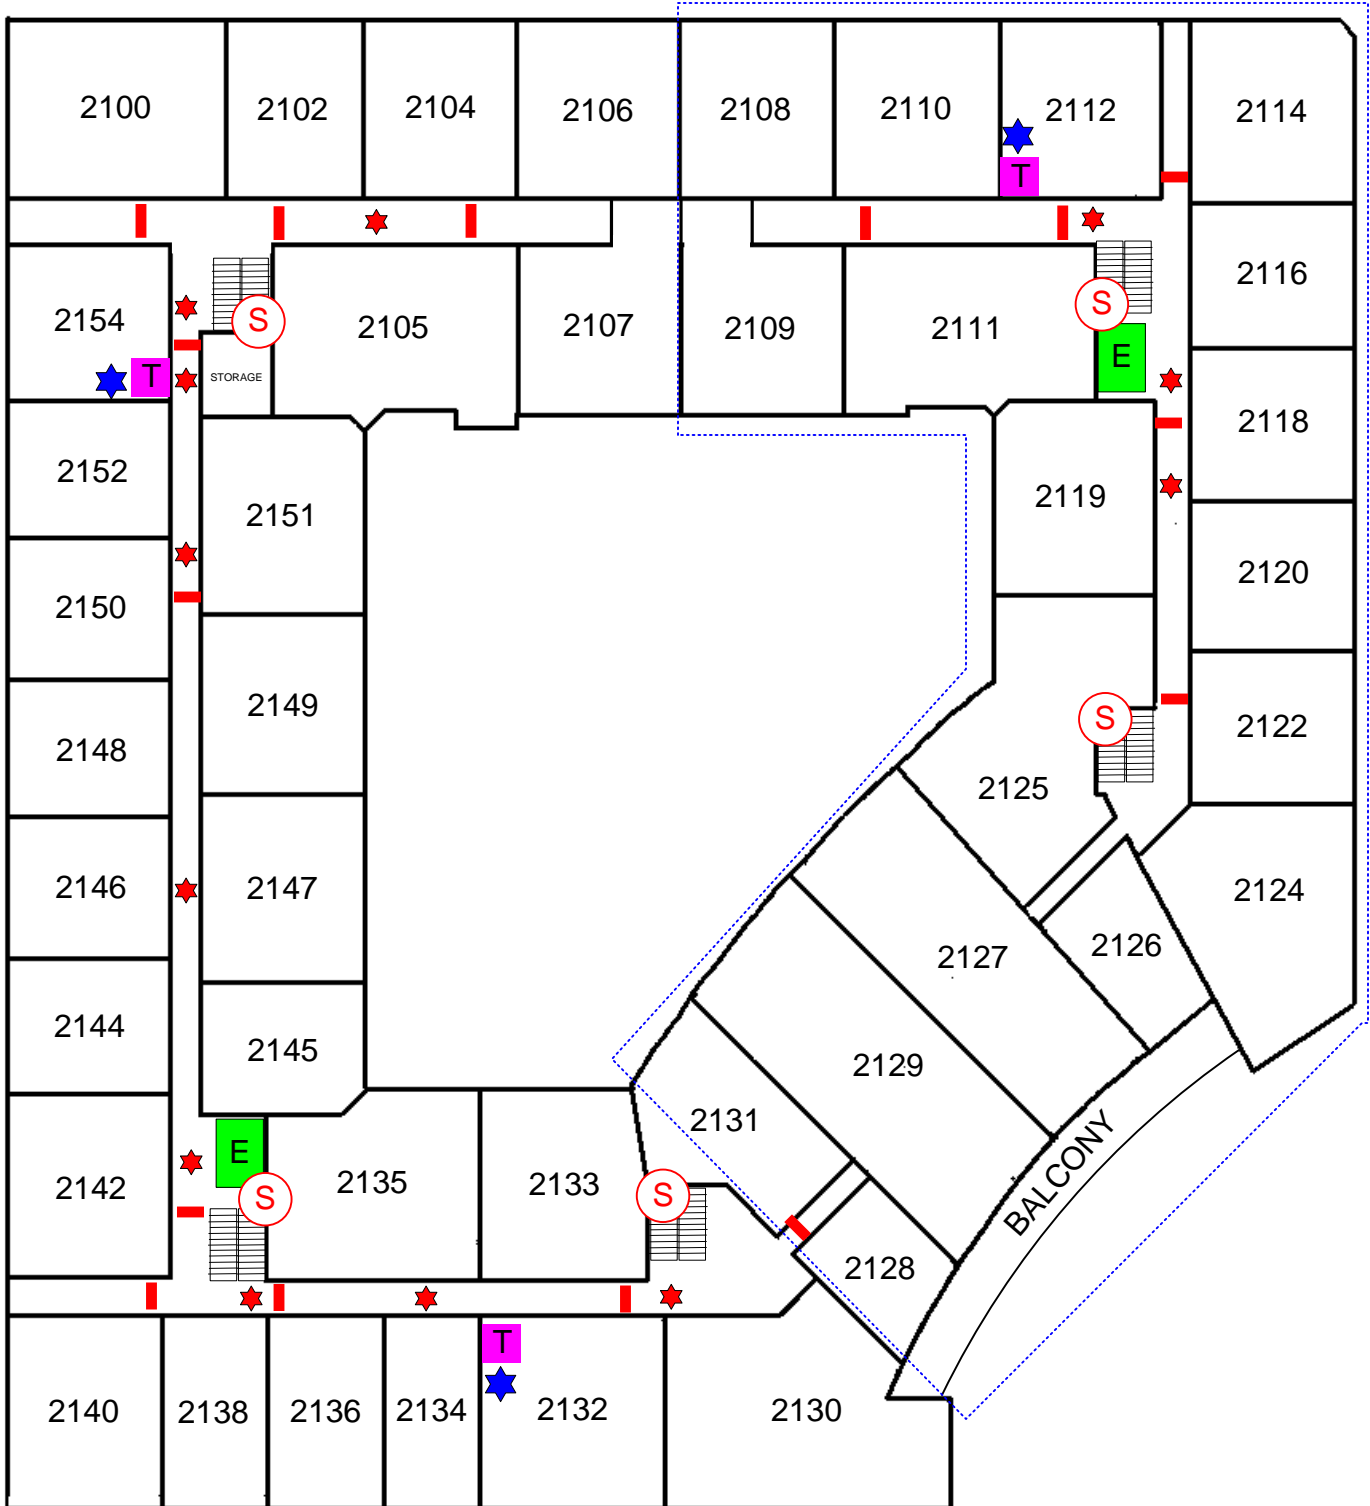

15625 Quorum

PHASE I
BLDG. A
2ND FLOOR

FIRE ALARM PANEL	SPRINKLER RISER	FIRE HYDRANT	ENTRANCE / EXIT	ELECTRONIC GATE
FIRE DEPT. CONNECTION	MAIN WATER SHUTOFF	STANDPIPE CONNECTION	SPRINKLER ISOLATION VALVE	FIRE DOOR
KNOX SWITCH	ELECTRICAL MAIN	ELEVATOR	TRASH CHUTE	SMOKE DETECTOR
KNOX BOX	GAS SHUTOFF VALVE	STAIRS	HEAT DETECTOR	

Addison!
FIRE DEPARTMENT
OPERATIONS DIVISION
DRAWING BY:
RAY YAGER