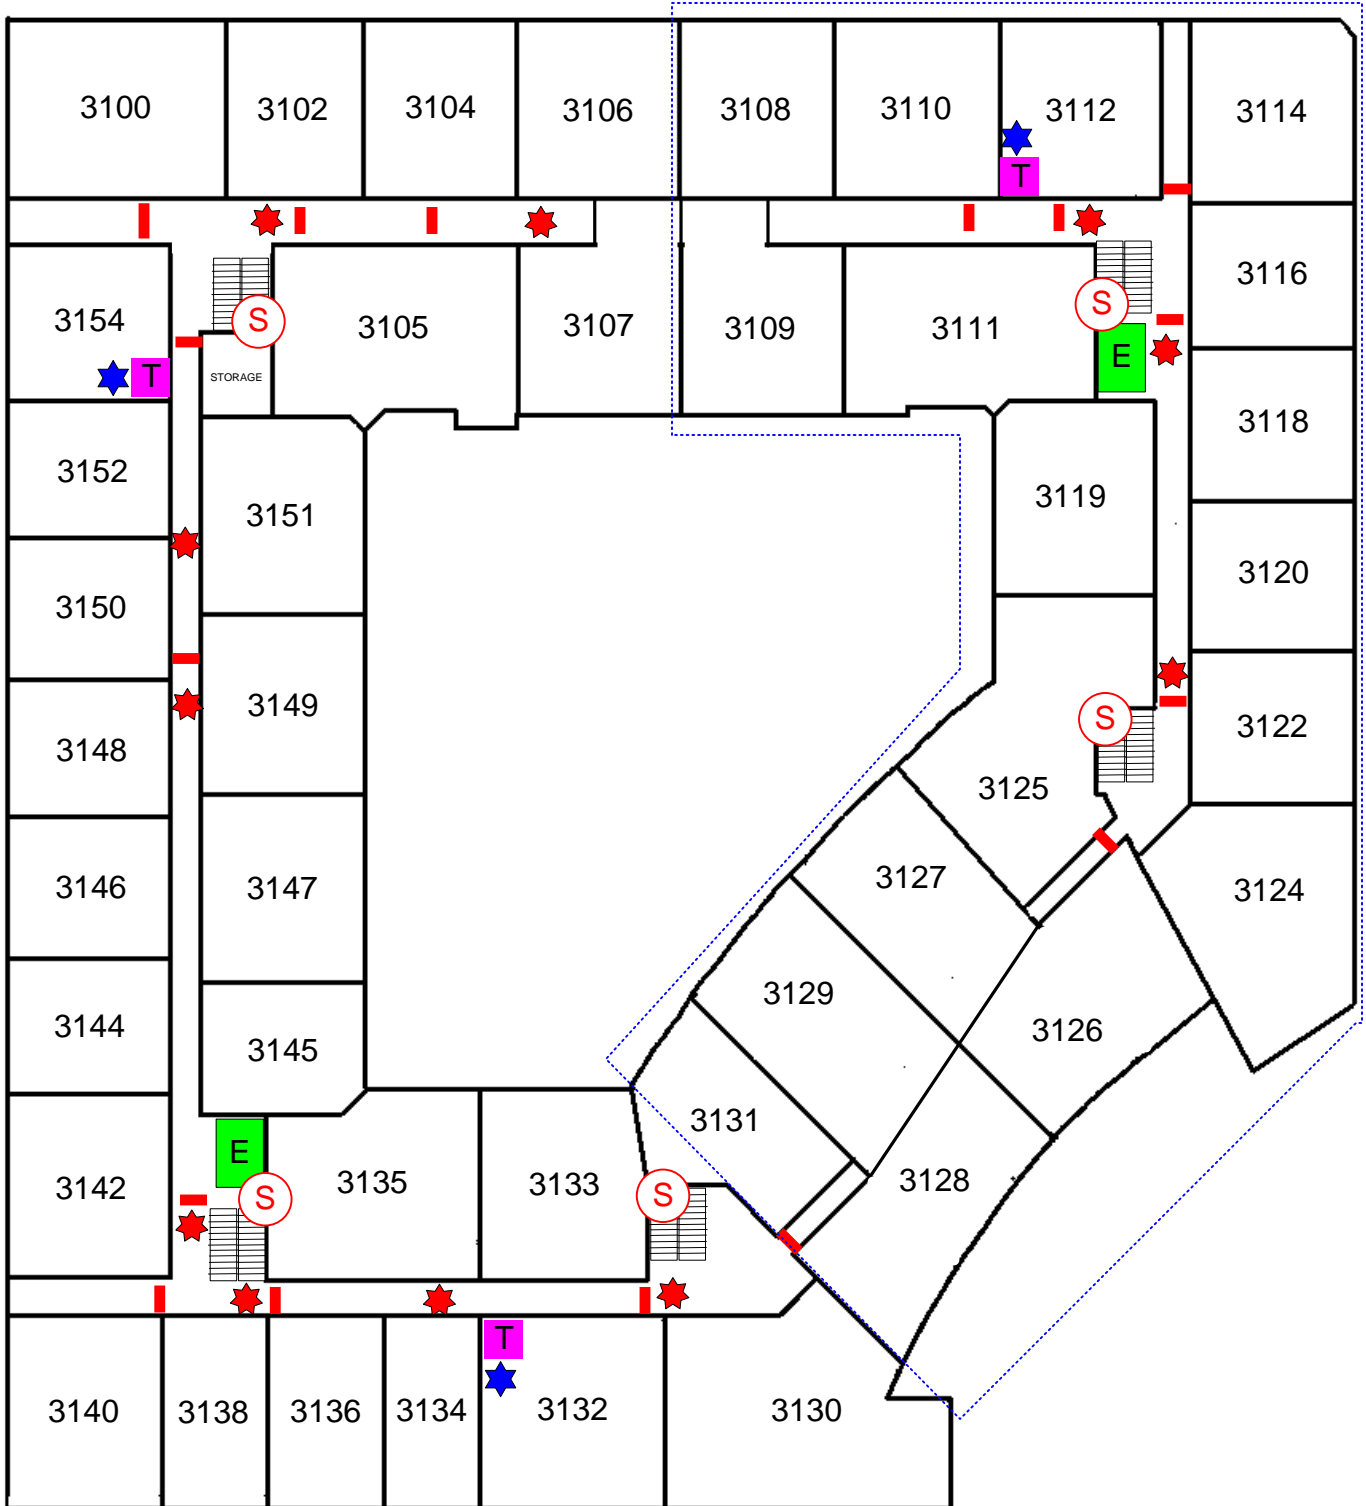

15625 Quorum

PHASE I
BLDG. A
3RD FLOOR

Quorum

FIRE ALARM PANEL	SPRINKLER RISER	FIRE HYDRANT	ENTRANCE / EXIT	ELECTRONIC GATE
FIRE DEPT. CONNECTION	MAIN WATER SHUTOFF	STANDPIPE CONNECTION	SPRINKLER ISOLATION VALVE	FIRE DOOR
KNOX SWITCH	ELECTRICAL MAIN	ELEVATOR	TRASH CHUTE	HEAT DETECTOR
KNOX BOX	GAS SHUTOFF VALVE	STAIRS	SMOKE DETECTOR	

Addison!
FIRE DEPARTMENT
OPERATIONS DIVISION
DRAWING BY:
RAY YAGER