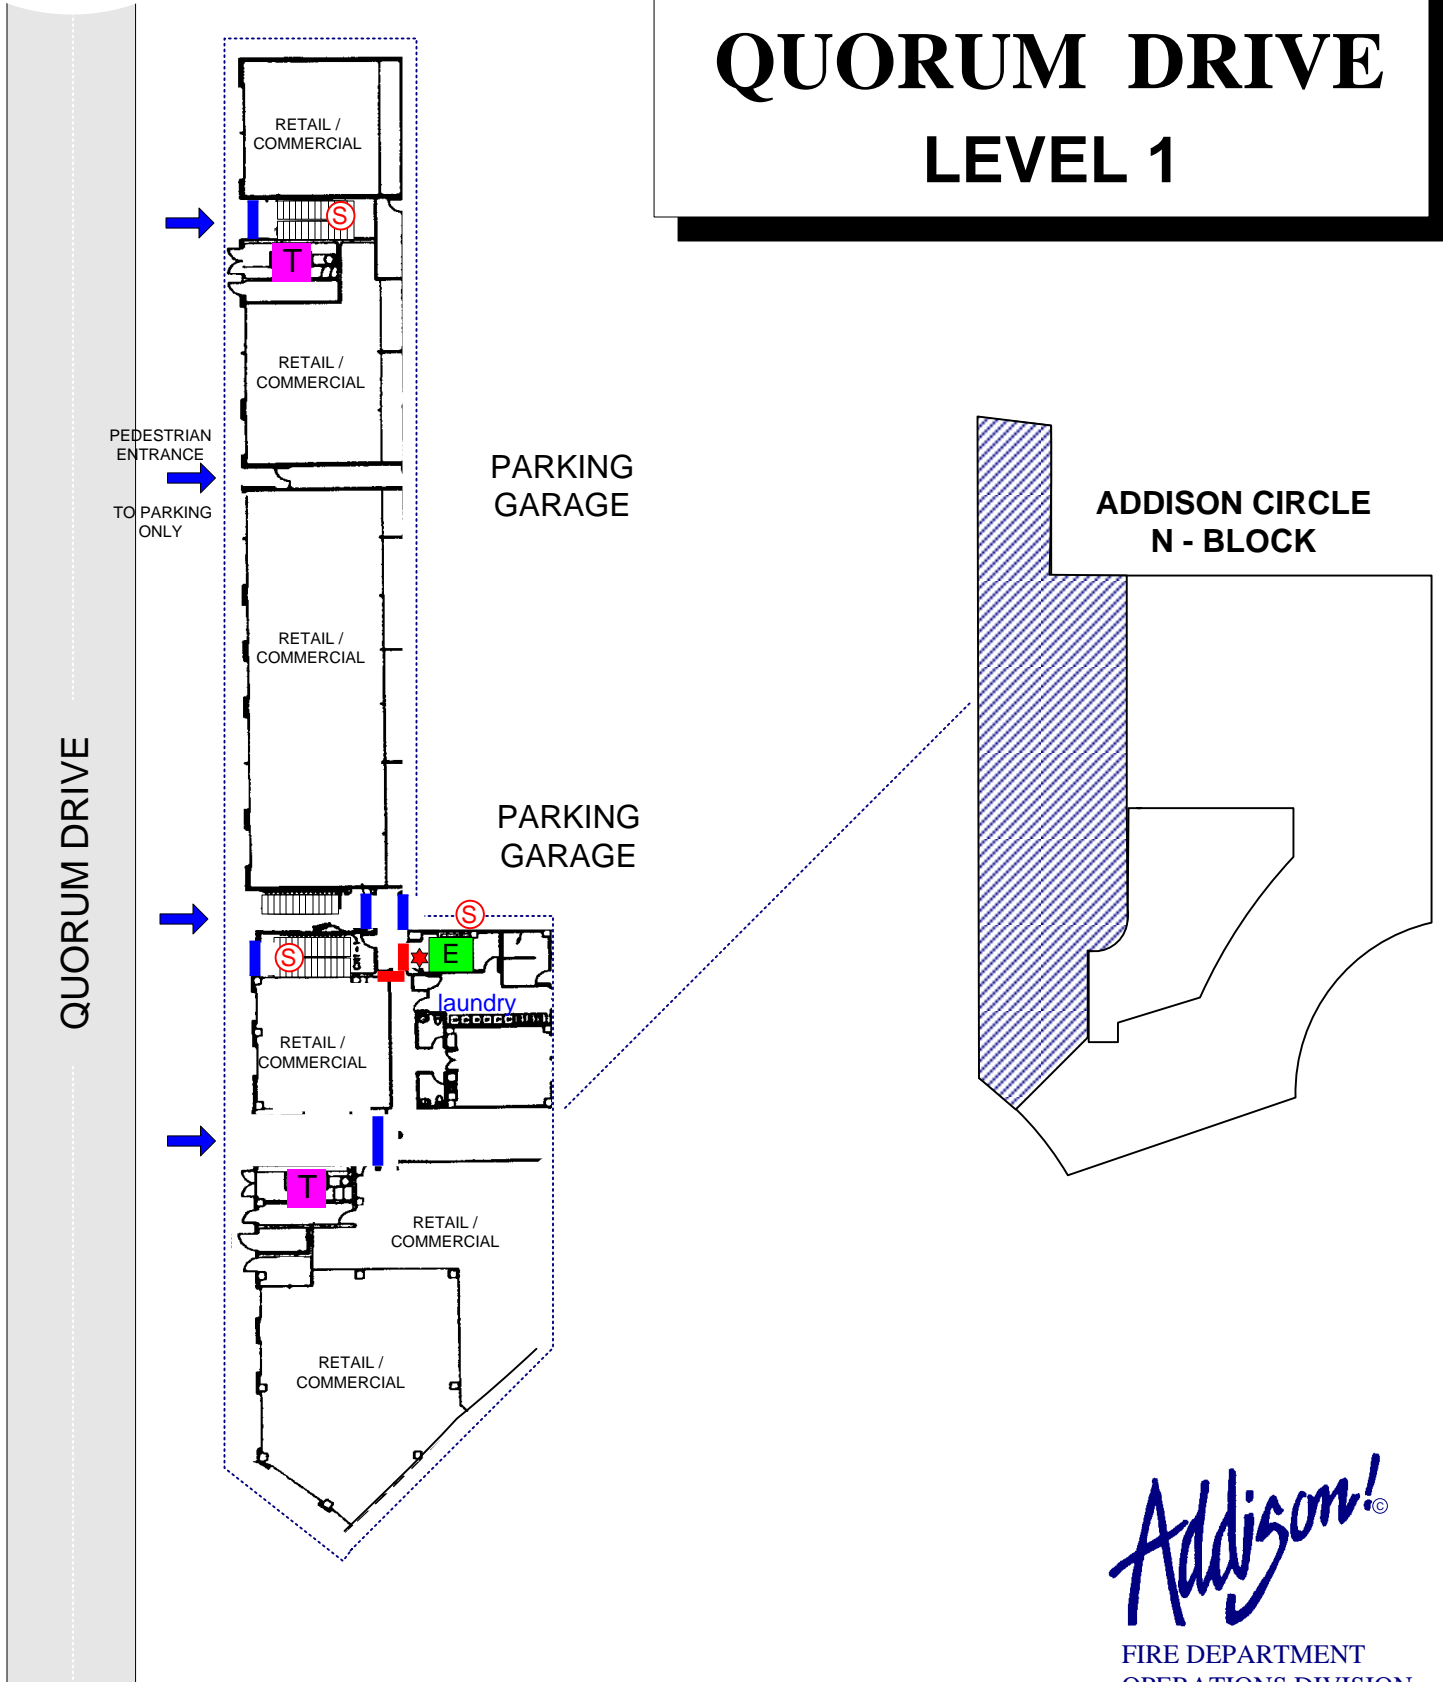

15630 QUORUM DRIVE LEVEL 1

Addison![®]

FIRE DEPARTMENT
OPERATIONS DIVISION

DRAWING BY:
RAY YAGER

FSA	FIRE ALARM PANEL	SPRINKLER RISER	FIRE HYDRANT	TRASH CHUTE	ELECTRONIC GATE	HEAT ACTIVATED FIRE DOOR
FIRE DEPT. CONNECTION	MAIN WATER SHUTOFF	STANDPIPE CONNECTION	ELEVATOR	SPRINKLER ISOLATION VALVE	FIRE DOOR	MAIN SPRINKLER SHUTOFF
KNOX SWITCH	ELECTRICAL MAIN	ELEVATOR	HEAT DETECTOR	ENTRANCE / EXIT		
KNOX BOX	GAS SHUTOFF VALVE	STAIRS	SMOKE DETECTOR	PARKING ENTRANCE / EXIT		