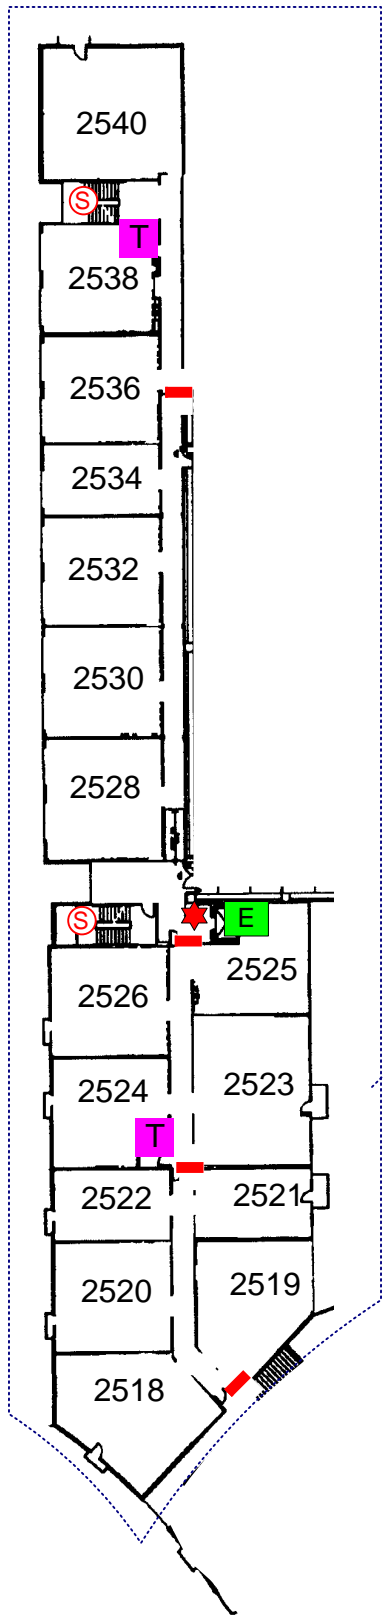

15630 QUORUM DRIVE

LEVEL 2

QUORUM DRIVE

ADDISON CIRCLE
N - BLOCK

FSA	FIRE ALARM PANEL	SPRINKLER RISER	FIRE HYDRANT	TRASH CHUTE	ELECTRONIC GATE	HEAT ACTIVATED FIRE DOOR
FIRE DEPT. CONNECTION	MAIN WATER SHUTOFF	STANDPIPE CONNECTION	SPRINKLER ISOLATION VALVE	FIRE DOOR	MAIN SPRINKLER SHUTOFF	
KNOX SWITCH	ELECTRICAL MAIN	ELEVATOR	HEAT DETECTOR	ENTRANCE / EXIT		
KNOX BOX	GAS SHUTOFF VALVE	STAIRS	SMOKE DETECTOR	PARKING ENTRANCE / EXIT		