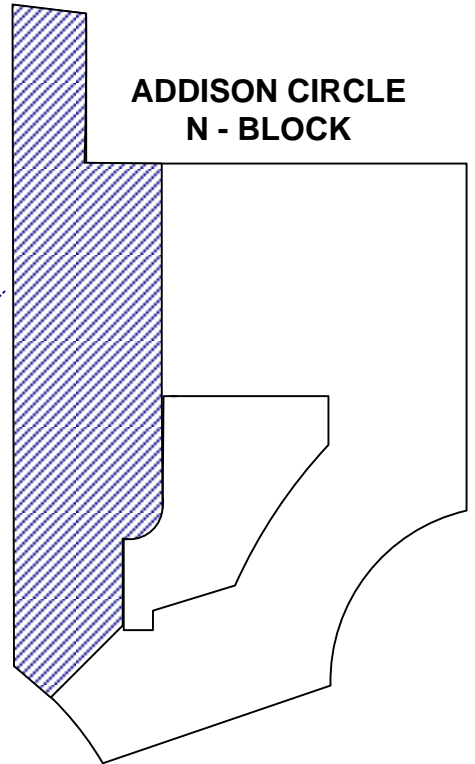

15630 QUORUM DRIVE

LEVEL 2

QUORUM DRIVE

ADDISON CIRCLE
N - BLOCK

FSA	FIRE ALARM PANEL	SPRINKLER RISER	FIRE HYDRANT	TRASH CHUTE	ELECTRONIC GATE	HEAT ACTIVATED FIRE DOOR
FIRE DEPT. CONNECTION	MAIN WATER SHUTOFF	STANDPIPE CONNECTION	SPRINKLER ISOLATION VALVE	FIRE DOOR	MAIN SPRINKLER SHUTOFF	
KNOX SWITCH	ELECTRICAL MAIN	ELEVATOR	HEAT DETECTOR	ENTRANCE / EXIT		
KNOX BOX	GAS SHUTOFF VALVE	STAIRS	SMOKE DETECTOR	PARKING ENTRANCE / EXIT		