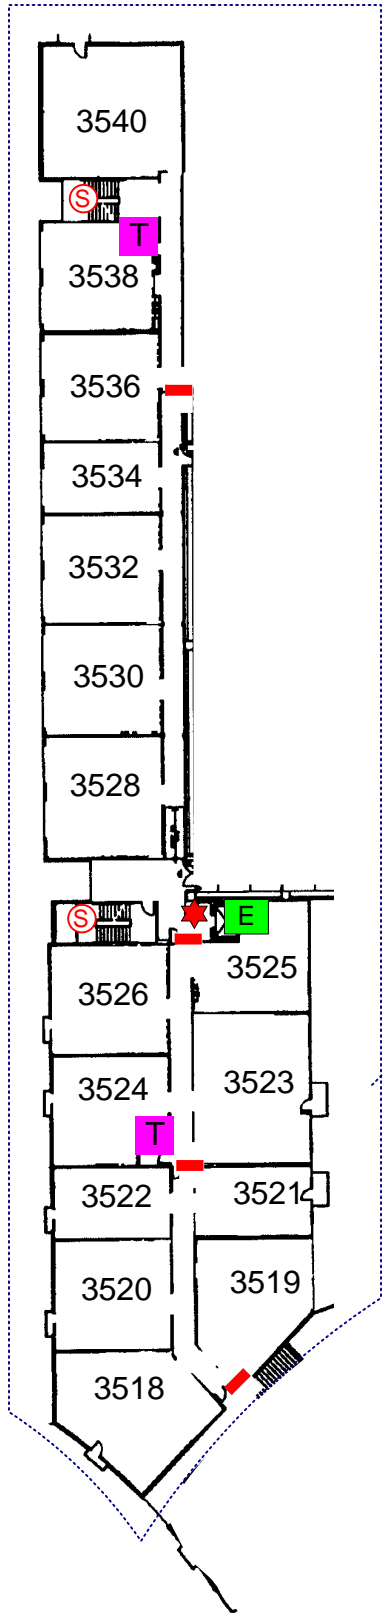

# 15630 QUORUM DRIVE

## LEVEL 3

QUORUM DRIVE

FSA	FIRE ALARM PANEL	SPRINKLER RISER	FIRE HYDRANT	TRASH CHUTE	ELECTRONIC GATE	HEAT ACTIVATED FIRE DOOR
FIRE DEPT. CONNECTION	MAIN WATER SHUTOFF	STANDPIPE CONNECTION	SPRINKLER ISOLATION VALVE	FIRE DOOR	MAIN SPRINKLER SHUTOFF	
KNOX SWITCH	ELECTRICAL MAIN	ELEVATOR	ELEVATOR	HEAT DETECTOR	ENTRANCE / EXIT	
KNOX BOX	GAS SHUTOFF VALVE	STAIRS	SMOKE DETECTOR	PARKING ENTRANCE / EXIT		