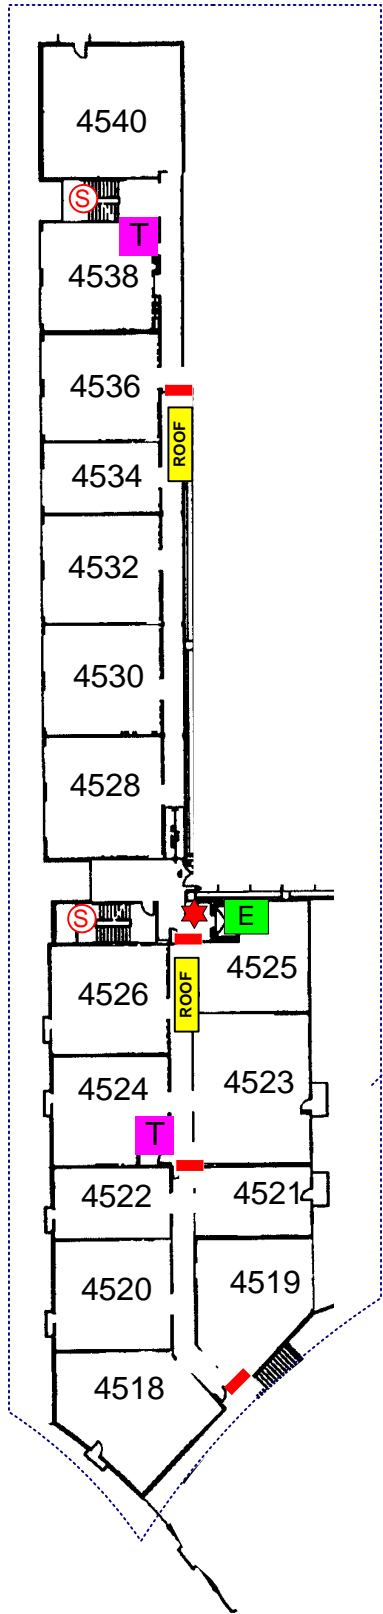

# 15630 QUORUM DRIVE

## LEVEL 4

QUORUM DRIVE

FSA	FIRE ALARM PANEL	SPRINKLER RISER	FIRE HYDRANT	TRASH CHUTE	ELECTRONIC GATE	HEAT ACTIVATED FIRE DOOR
FIRE DEPT. CONNECTION	MAIN WATER SHUTOFF	STANDPIPE CONNECTION	SPRINKLER ISOLATION VALVE	FIRE DOOR	MAIN SPRINKLER SHUTOFF	
KNOX SWITCH	ELECTRICAL MAIN	ELEVATOR	HEAT DETECTOR	ENTRANCE / EXIT		
KNOX BOX	GAS SHUTOFF VALVE	STAIRS	SMOKE DETECTOR	PARKING ENTRANCE / EXIT		