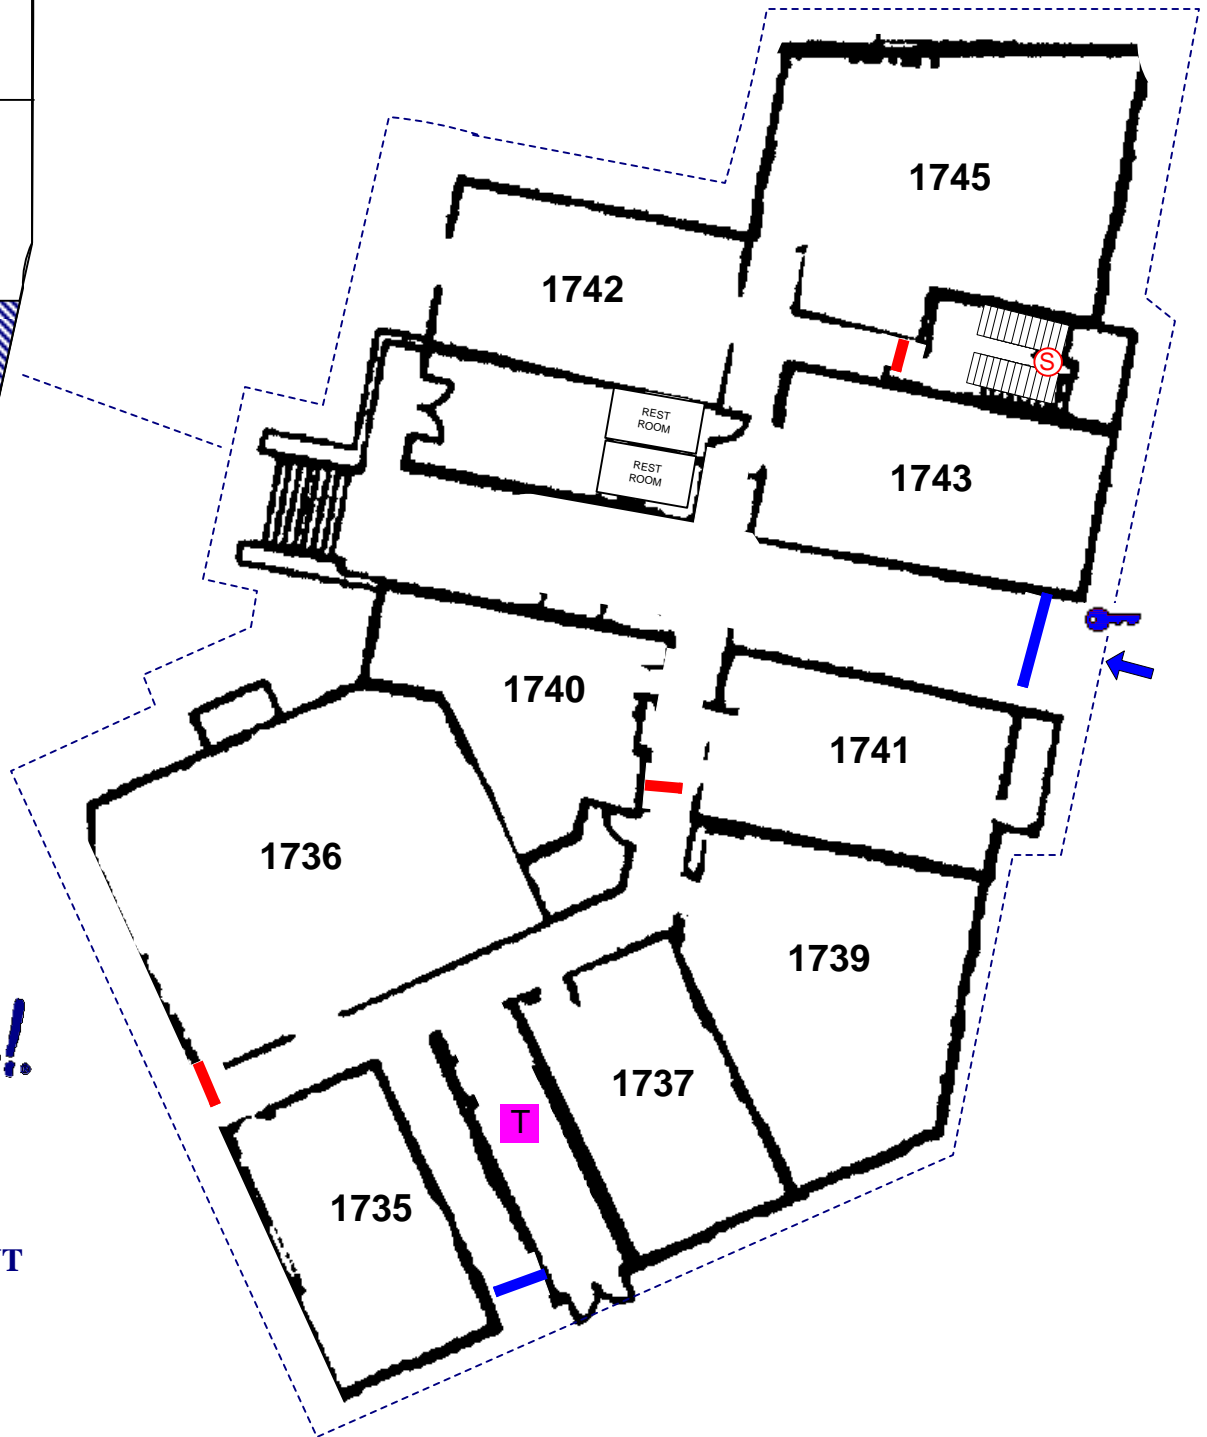

15525 Spectrum Level 1

Addison Circle
P - Block

Addison!

**FIRE DEPARTMENT
OPERATIONS
DIVISION**

FSA	FIRE ALARM PANEL	SPRINKLER RISER	FIRE HYDRANT	TRASH CHUTE	ELECTRONIC GATE	HEAT ACTIVATED FIRE DOOR
FIRE DEPT. CONNECTION	MAIN WATER SHUTOFF	STANDPIPE CONNECTION	SPRINKLER ISOLATION VALVE	HEAT DETECTOR	FIRE DOOR	MAIN SPRINKLER SHUTOFF
KNOX SWITCH	ELECTRICAL MAIN	ELEVATOR	ELEVATOR	HEAT DETECTOR	ENTRANCE / EXIT	
KNOX BOX	GAS SHUTOFF VALVE	STAIRS	SMOKE DETECTOR	PARKING ENTRANCE / EXIT		

**DRAWING BY:
RAY YAGER
6/15/99**