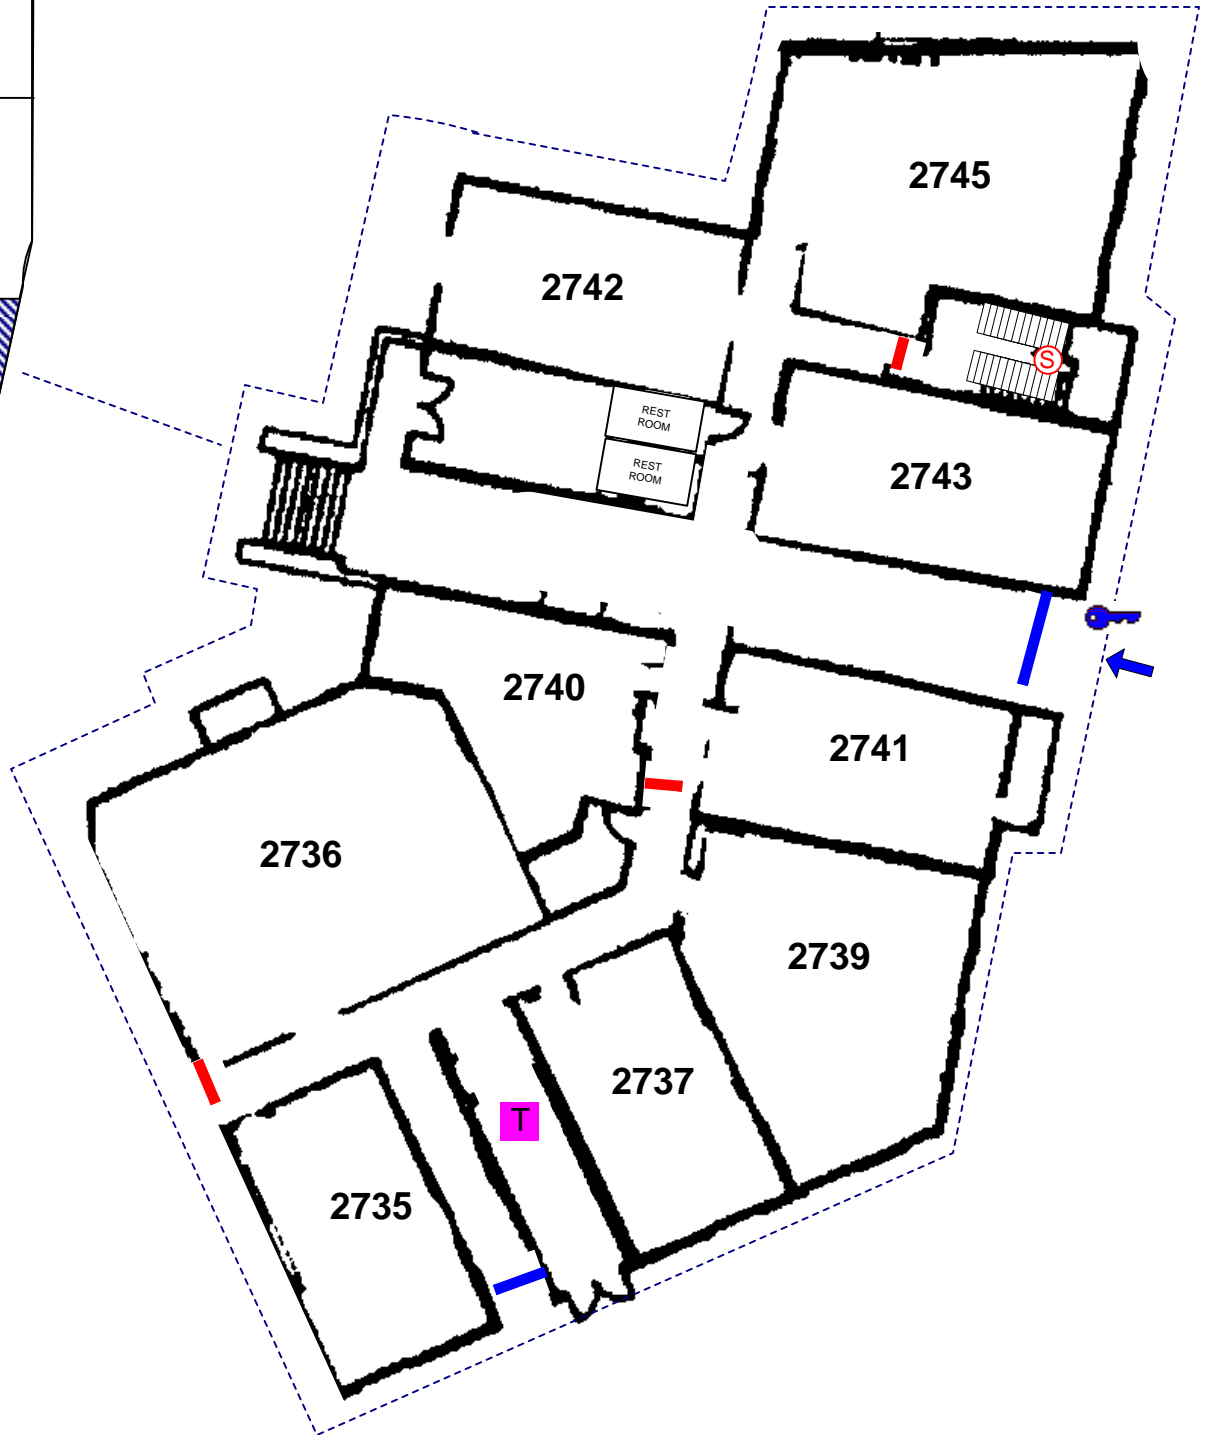

15525 Spectrum Level 2

Addison Circle
P - Block

06/15/99

FSA	FIRE ALARM PANEL	SPRINKLER RISER	FIRE HYDRANT	TRASH CHUTE	ELECTRONIC GATE	HEAT ACTIVATED FIRE DOOR
FIRE DEPT. CONNECTION	MAIN WATER SHUTOFF	STANDPIPE CONNECTION	SPRINKLER ISOLATION VALVE	HEAT DETECTOR	FIRE DOOR	MAIN SPRINKLER SHUTOFF
KNOX SWITCH	ELECTRICAL MAIN	ELEVATOR	ELEVATOR	HEAT DETECTOR	ENTRANCE / EXIT	
KNOX BOX	GAS SHUTOFF VALVE	STAIRS	SMOKE DETECTOR	PARKING ENTRANCE / EXIT		